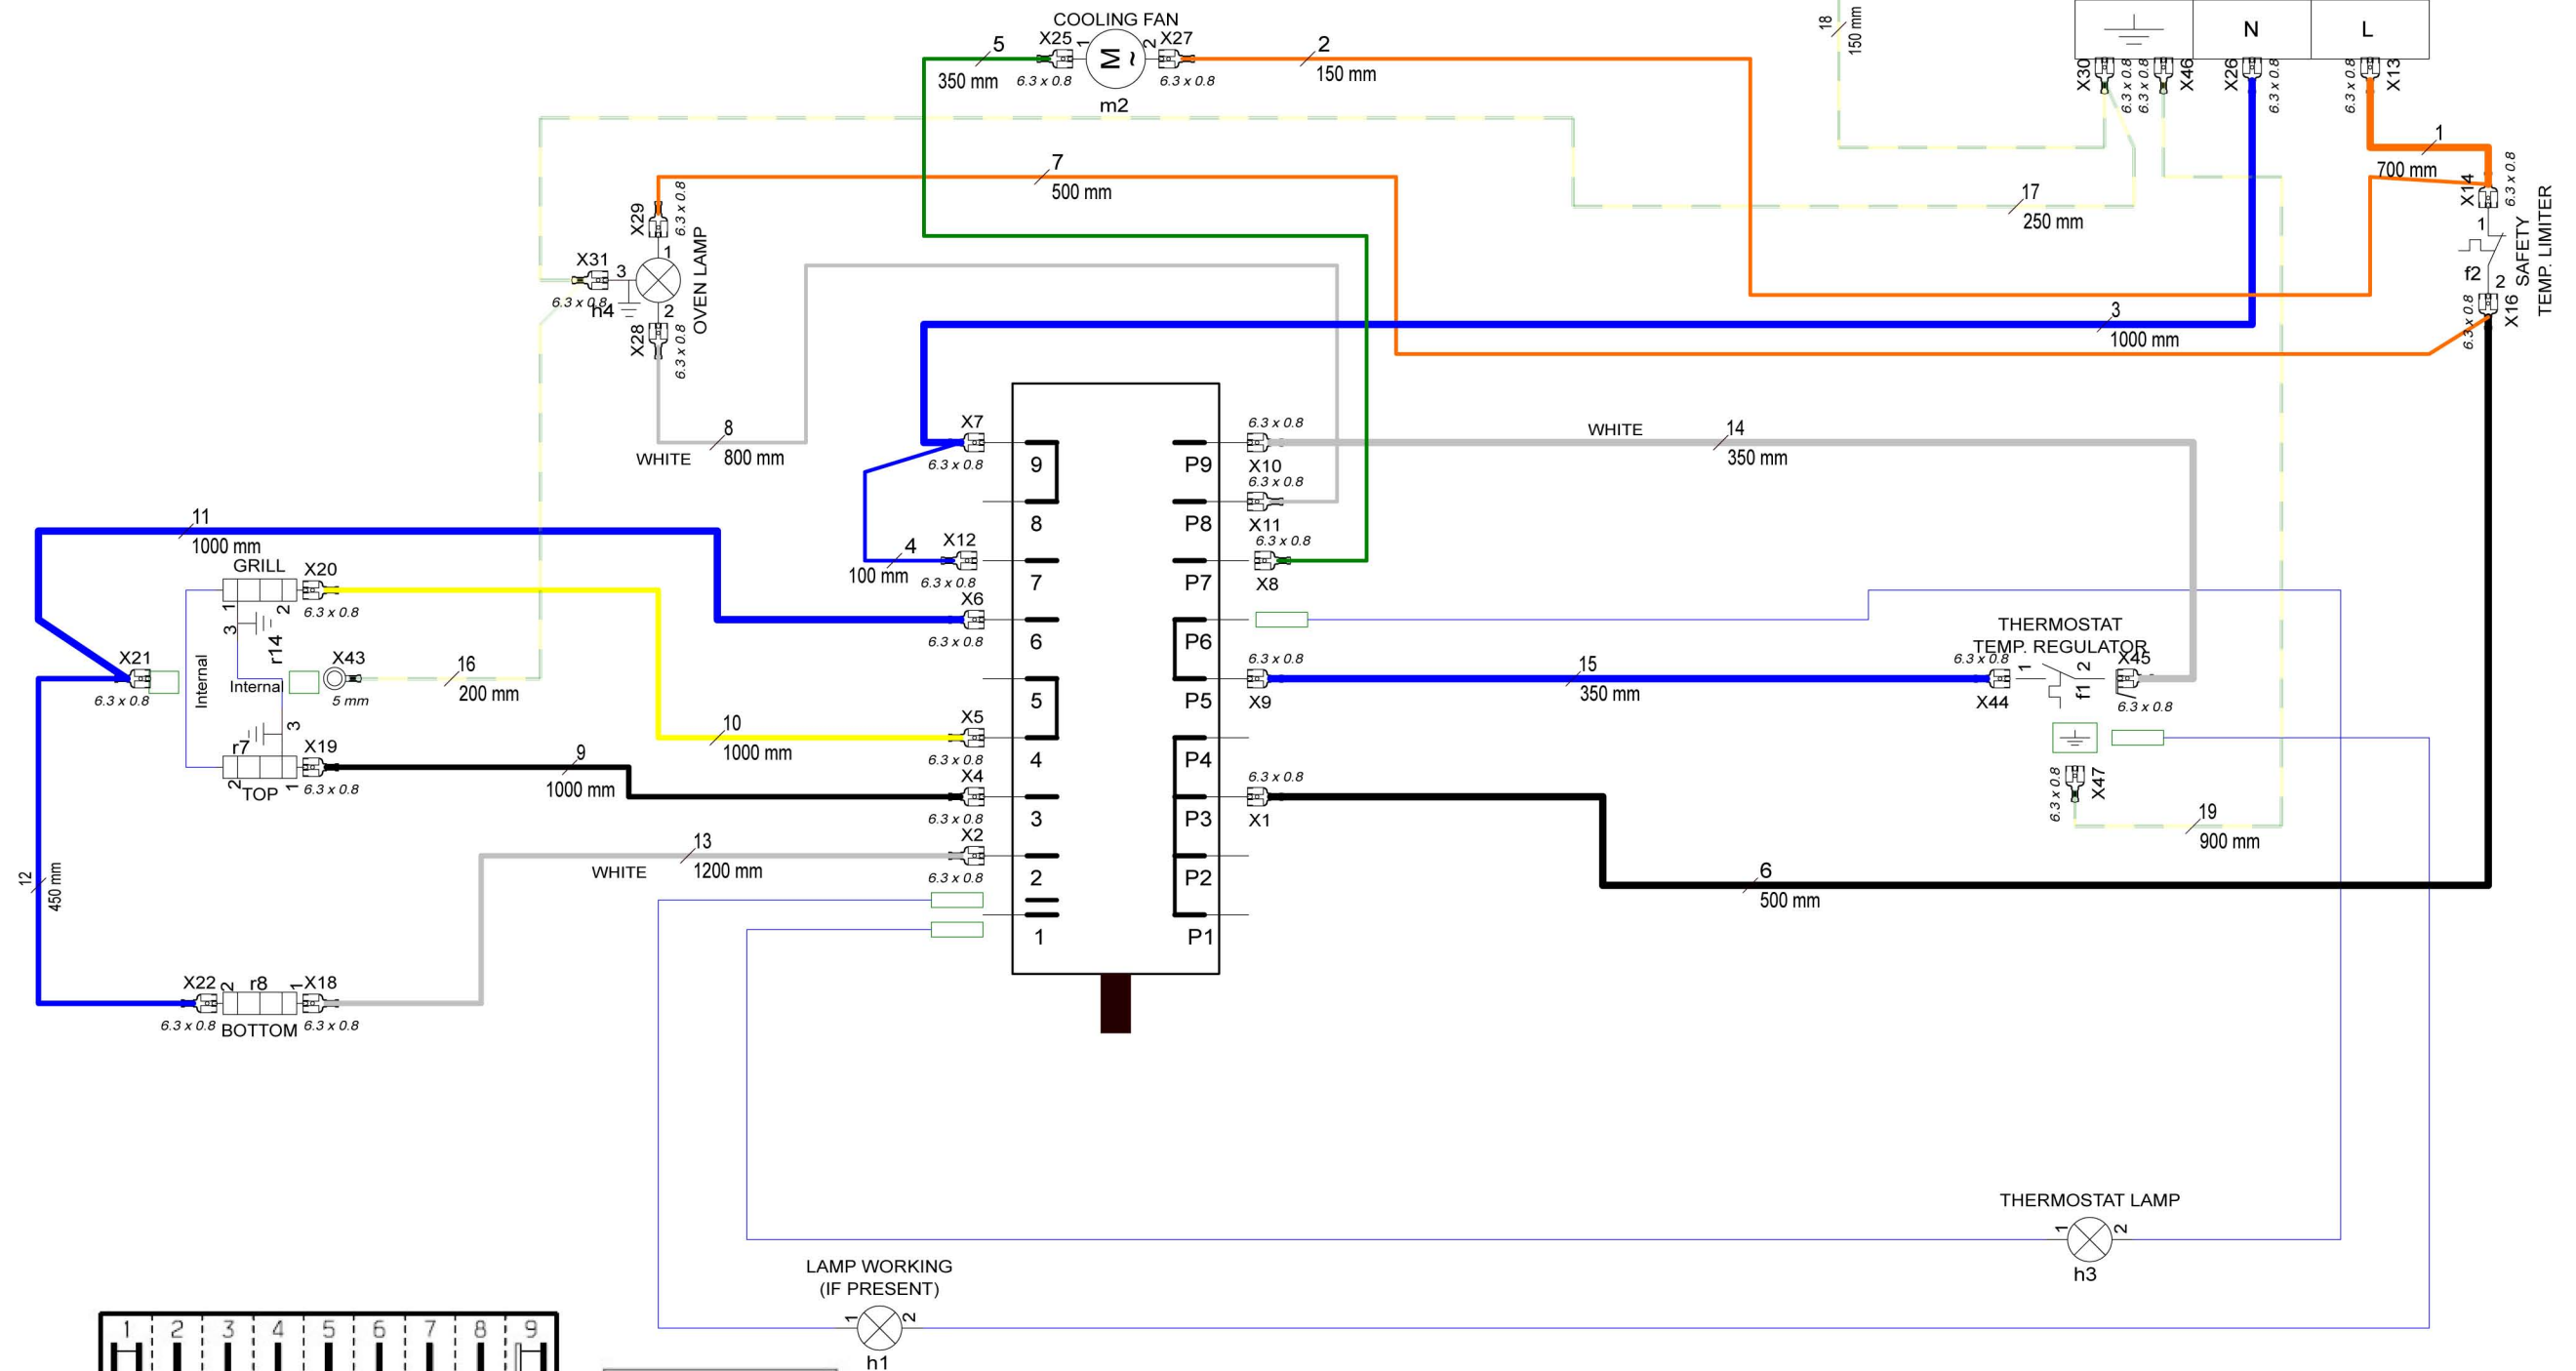

EARTH OF STRUCTURE

SUPPLY BOX

SWITCHING DIAGRAM

ANC ROTARY SWITCH: A12251401

POSITIONS	ANC ROTARY SWITCH: A12251401									FUNCTIONS		
	0	1	2	3	4	5	6	7	8		9	
0											0° ∠	ECO
1	X	X				X	X	X	X		72.00° ∠	
2	X		X	X		X	X	X	X		144.00° ∠	
3	X	X	X			X	X	X	X		216.00° ∠	
4	X	X	X		X		X		X		288.00° ∠	