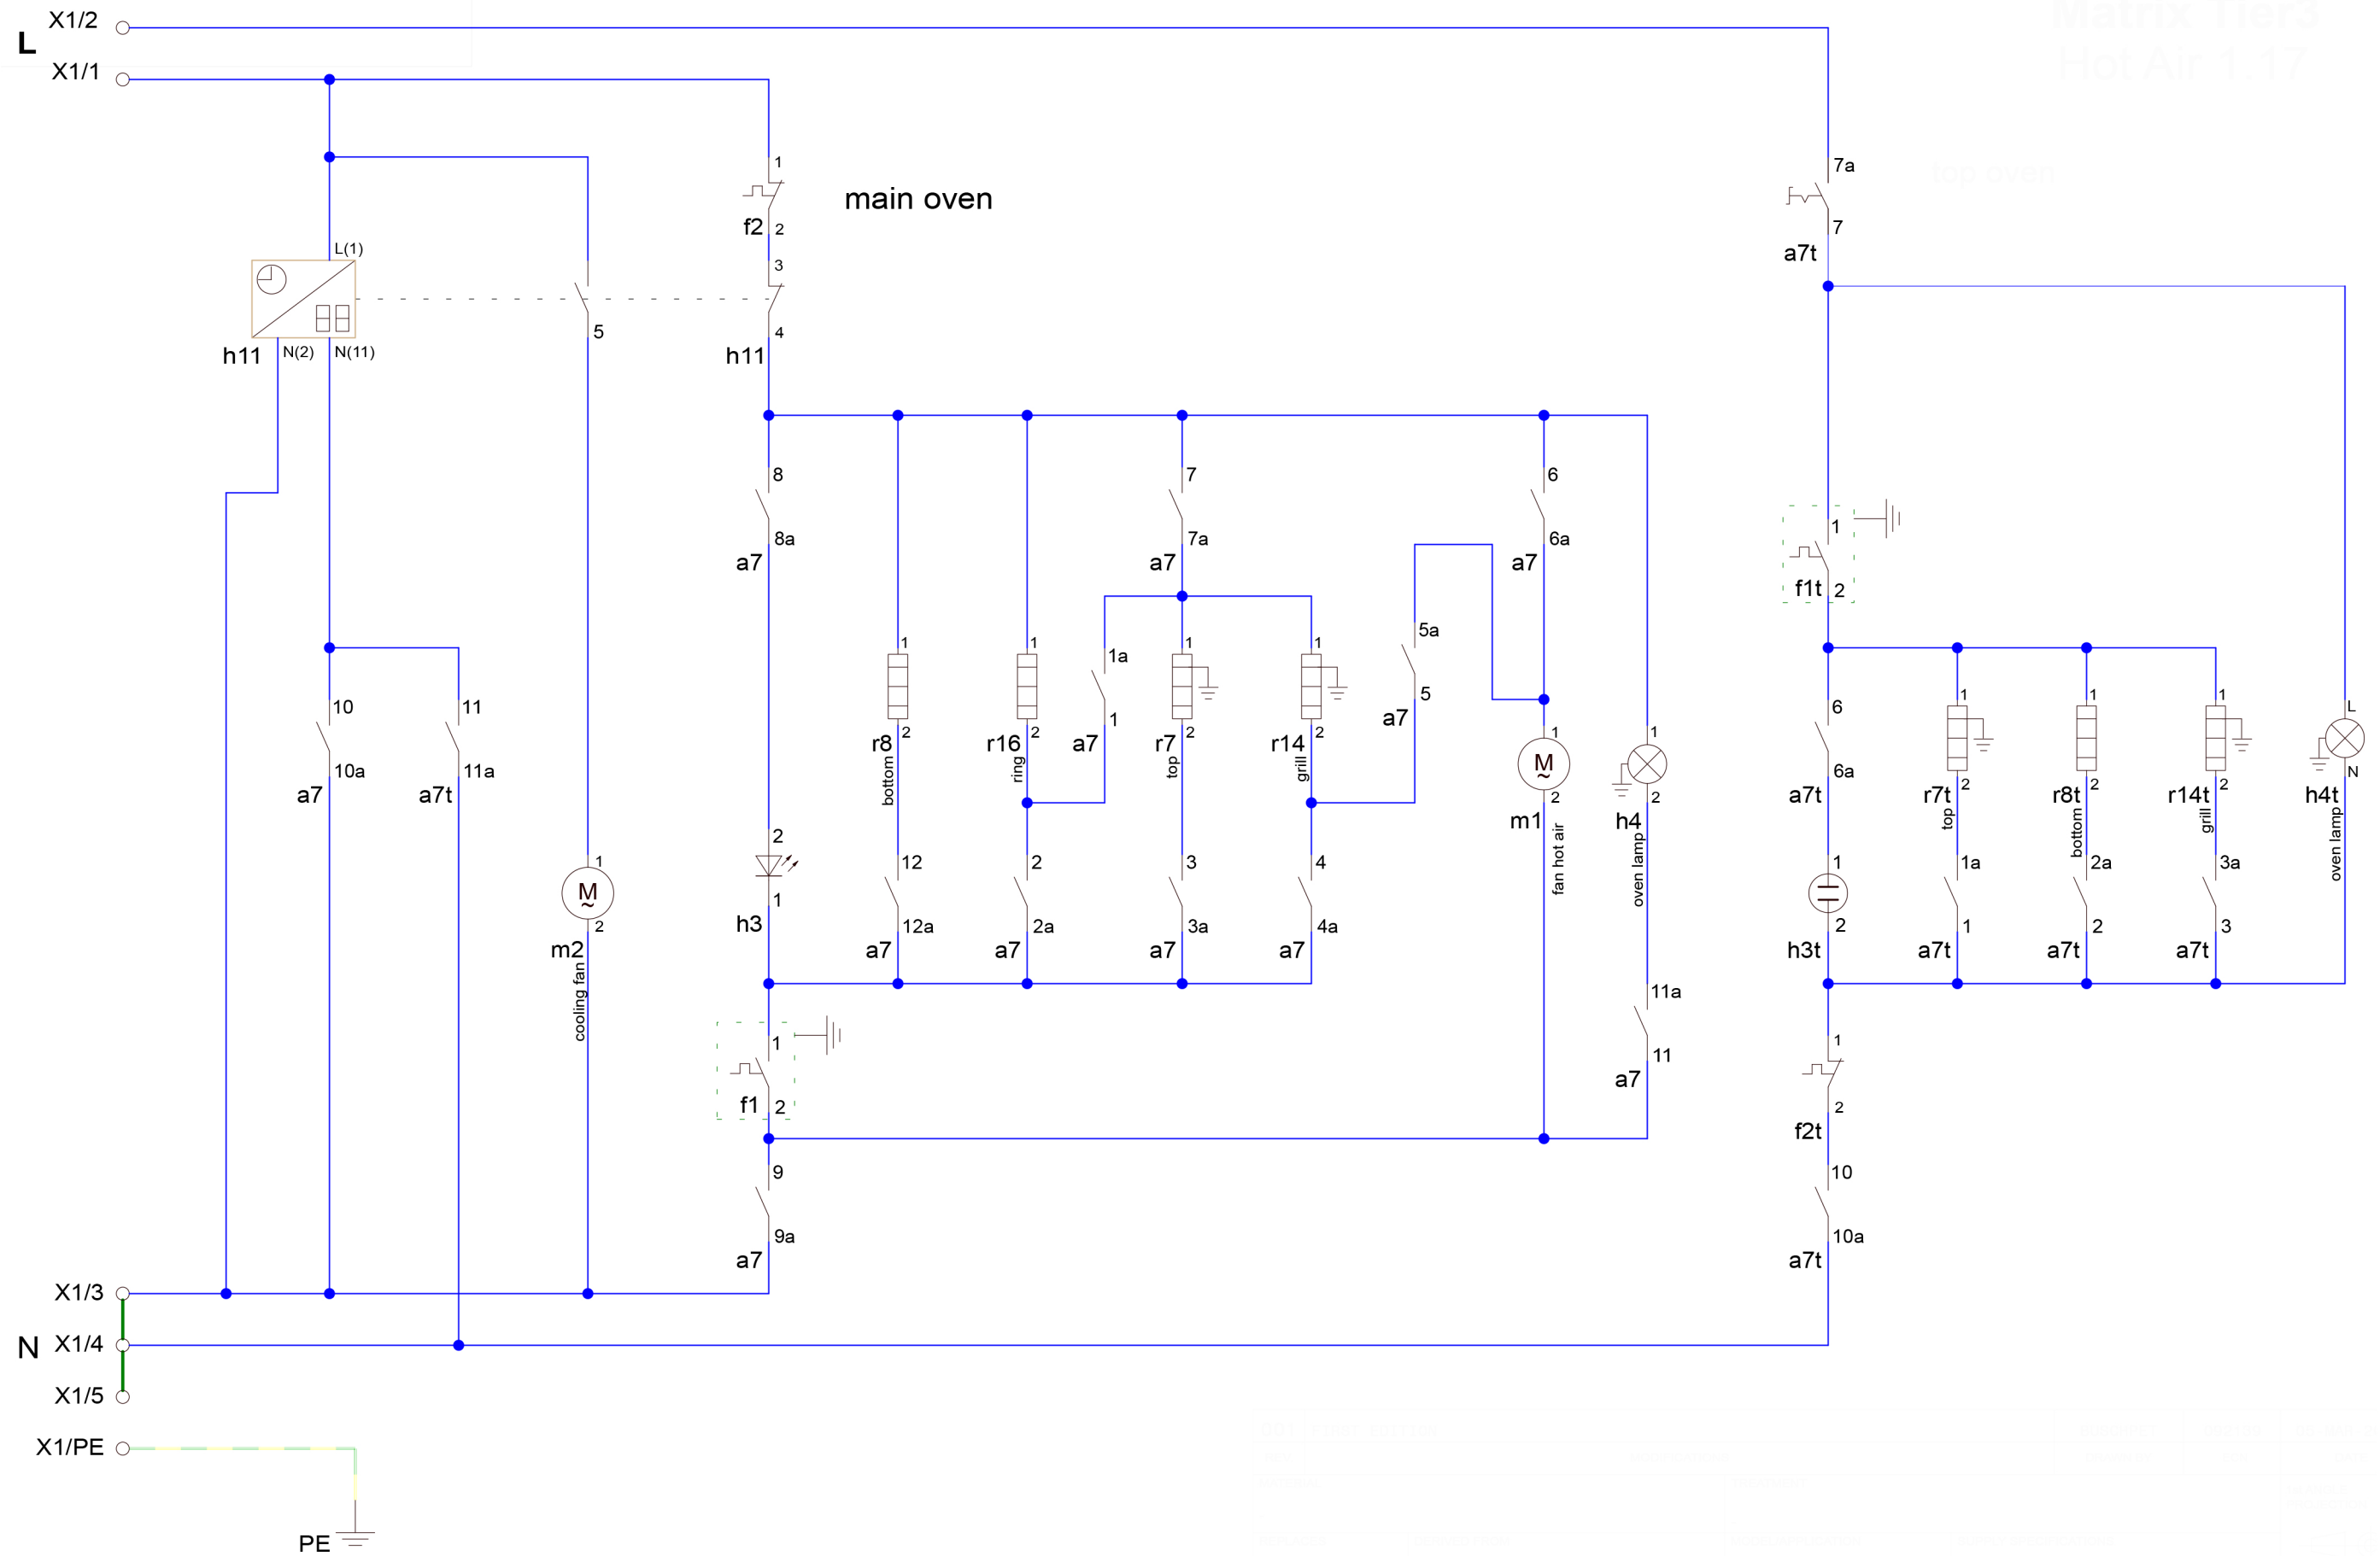

Matrix Tier3 Hot Air 1.17

001 FIRST EDITION	REVISIONS	REWORKED	DATE	BY
REV.	DESCRIPTION	DATE	BY	REASON
REPLACES	DERIVED FROM	REVISIONS	REVISIONS	REVISIONS
WEIGHT/VOLUME	DESIGN BY	DATE	NAME	REVISIONS
DESIGN NUMBER	APPROVED	DATE	LOCAL NAME	REVISIONS
CIRCUIT DIAGRAM		A13574801		
WIRING DIAGRAM		00130075		

lectrolux

A13574801	A	MATRIX	NO HOT AIR 1.17 WITH SET TIMER 1 X LED
WARRANT NUMBER	REV.	REVISIONS	DESCRIPTION