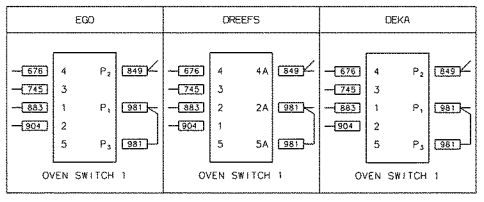

Nr.	CABLE CODE	BRIDGE	CABLE	IP.	CODE RECEIPTABLE FOR BRIDGE				
					151163002	156033010	156033011	151563027	151563030
676		727234056							
745		717734077							
748		727028056							
809	773006800								
		727406008							
		727410144				X			
		727406217				X			
849	774008061								
		727114007			X				
		727112144							
		717130144				X			
		717112007					X		
883		727832055							
903	772009350								
		727240191			X				
		727222006							
904	772009360								
		727632007			X				
		727622006							
981	774009940								
		727004007			X				
		727012144				X			
		727008144			X				
		727020007							

NOTE FOR THE ASSEMBLY
DO NOT CONSIDER THE CONNECTION LIGHT OF THE GENERAL "MAIN" IN MODELS WHERE NOT PLANNED IN SEPARATE BASE.

	8	144	216	288
0	72			
4 - P2				
3 - P1				
1 - P1				
2 - P1				
5 - P3				