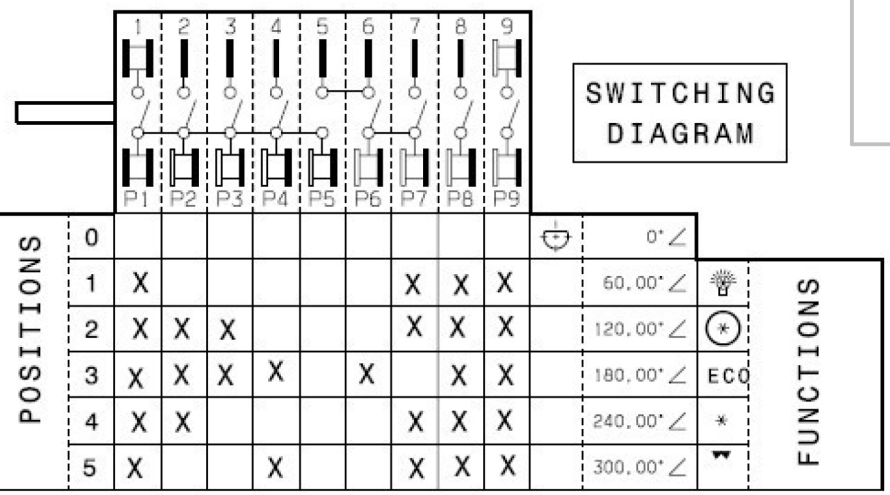

Dimensions / Features, which are Critical to Quality (CTQ) but do not require statistic control are indicated with

ROTARY SWITCH: A12665301

002 REV 0 OF WIRING DIAGRAM FOR A13975701  
 001 FIRST EDITION (REV 001)  
 MATERIAL OF THE WIRE: 202473  
 CIRCUIT DIAGRAM