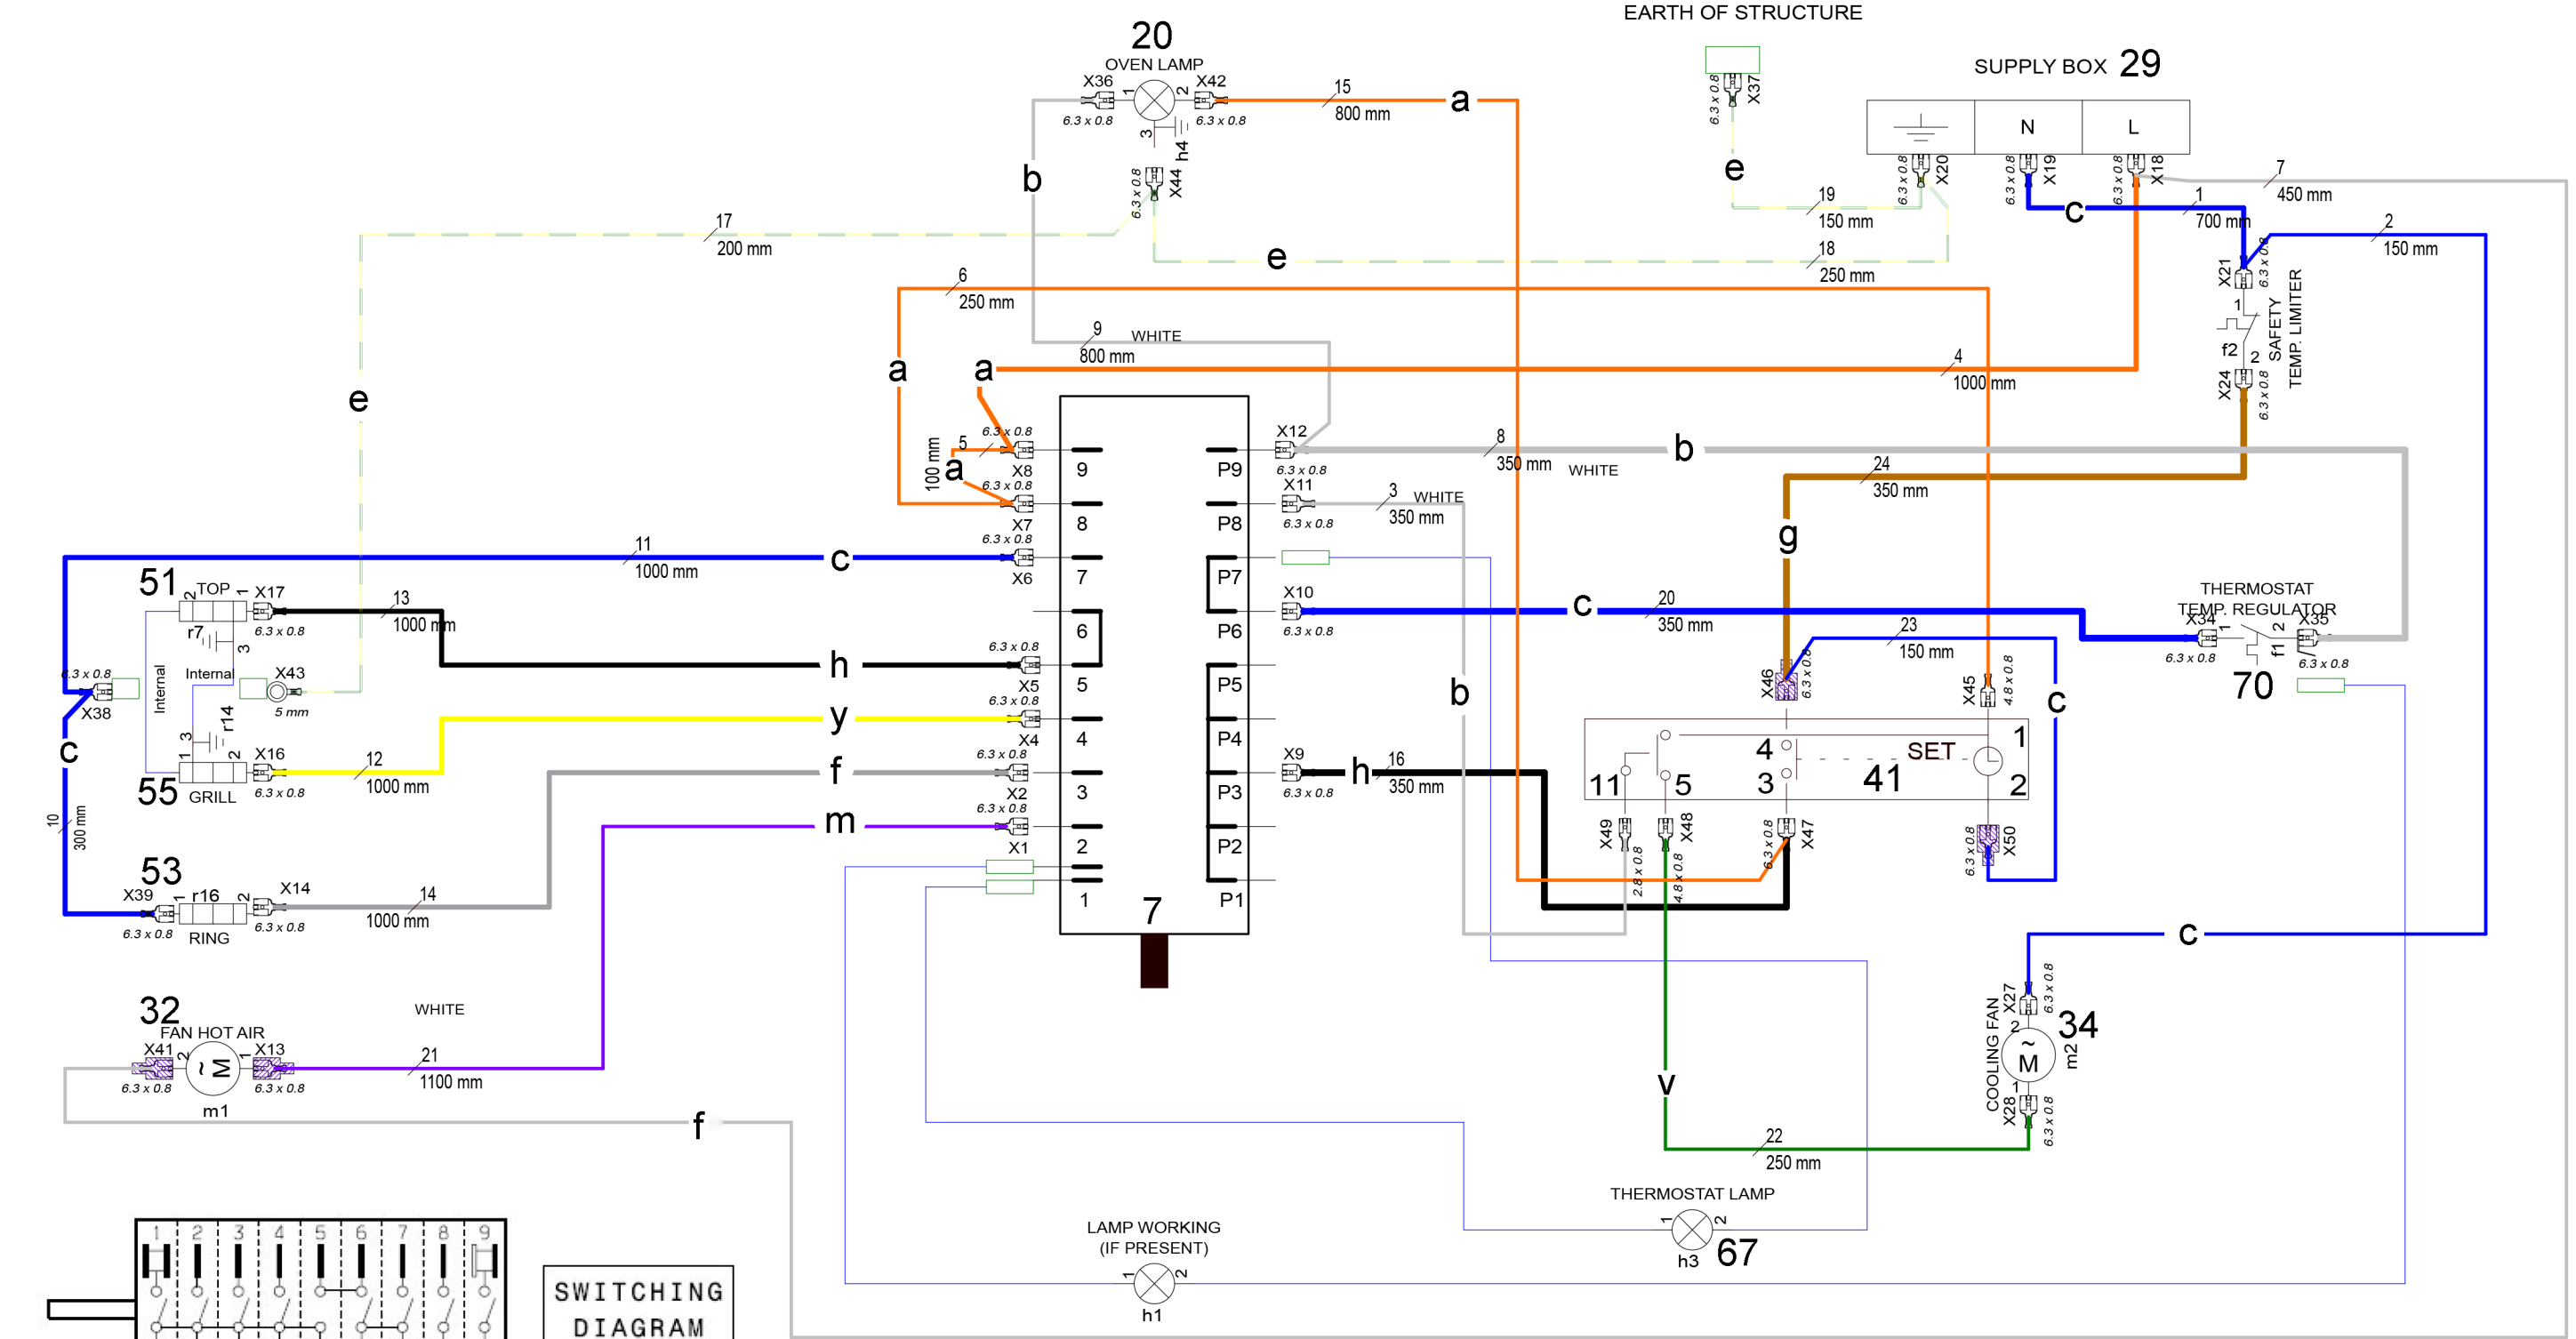

Dimensions / Features, which are Critical to Quality (CTQ) but do not require statistic control are indicated with

ROTARY SWITCH: A12665301

002 REV 0 OF WIRING DIAGRAM FOR A13975701  
 001 FIRST EDITION (REV 001)  
 MATERIAL OF THE WIRE: 202473  
 CIRCUIT DIAGRAM

A13975701

NO. 001 2019  
 00182586