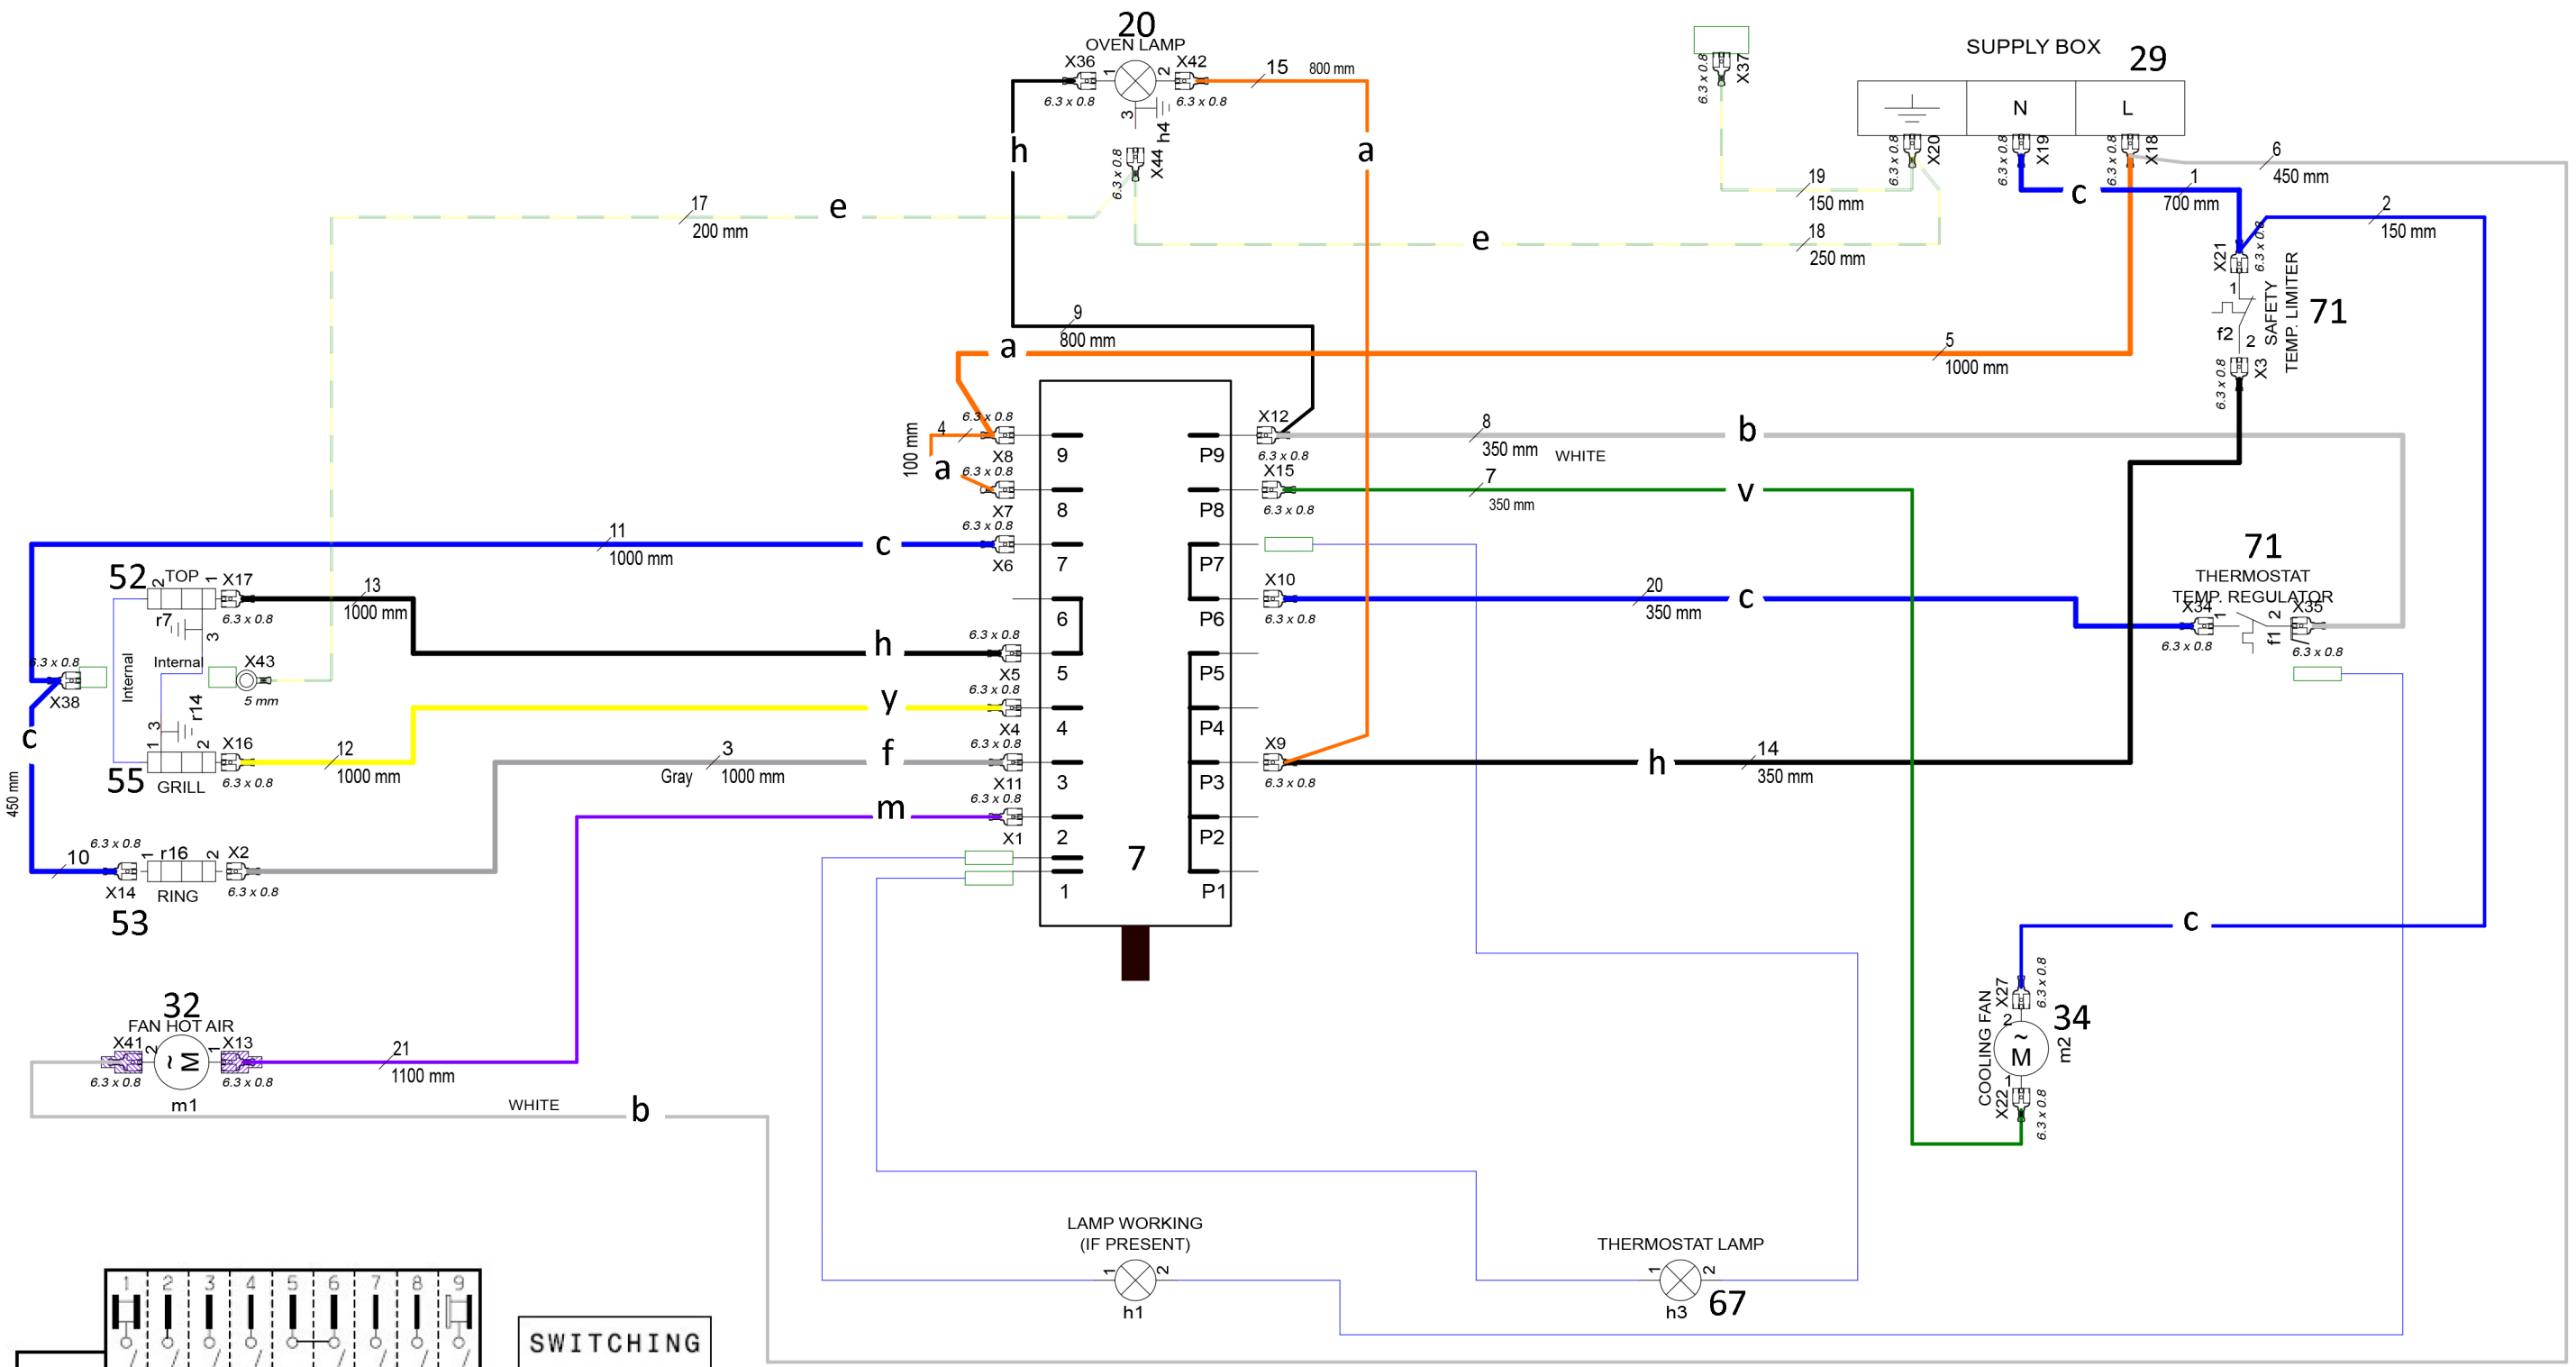

EARTH OF STRUCTURE

SWITCHING DIAGRAM

POSITIONS	ROTARY SWITCH: A12665301									FUNCTIONS		
	0	1	2	3	4	5	6	7	8		9	
0											0°	⏏
1	X							X	X	X	60.00°	☀
2	X	X	X					X	X	X	120.00°	⊛
3	X	X	X	X		X		X	X	X	180.00°	ECO
4	X	X						X	X	X	240.00°	*
5	X			X				X	X	X	300.00°	⚡

ROTARY SWITCH: A12665301