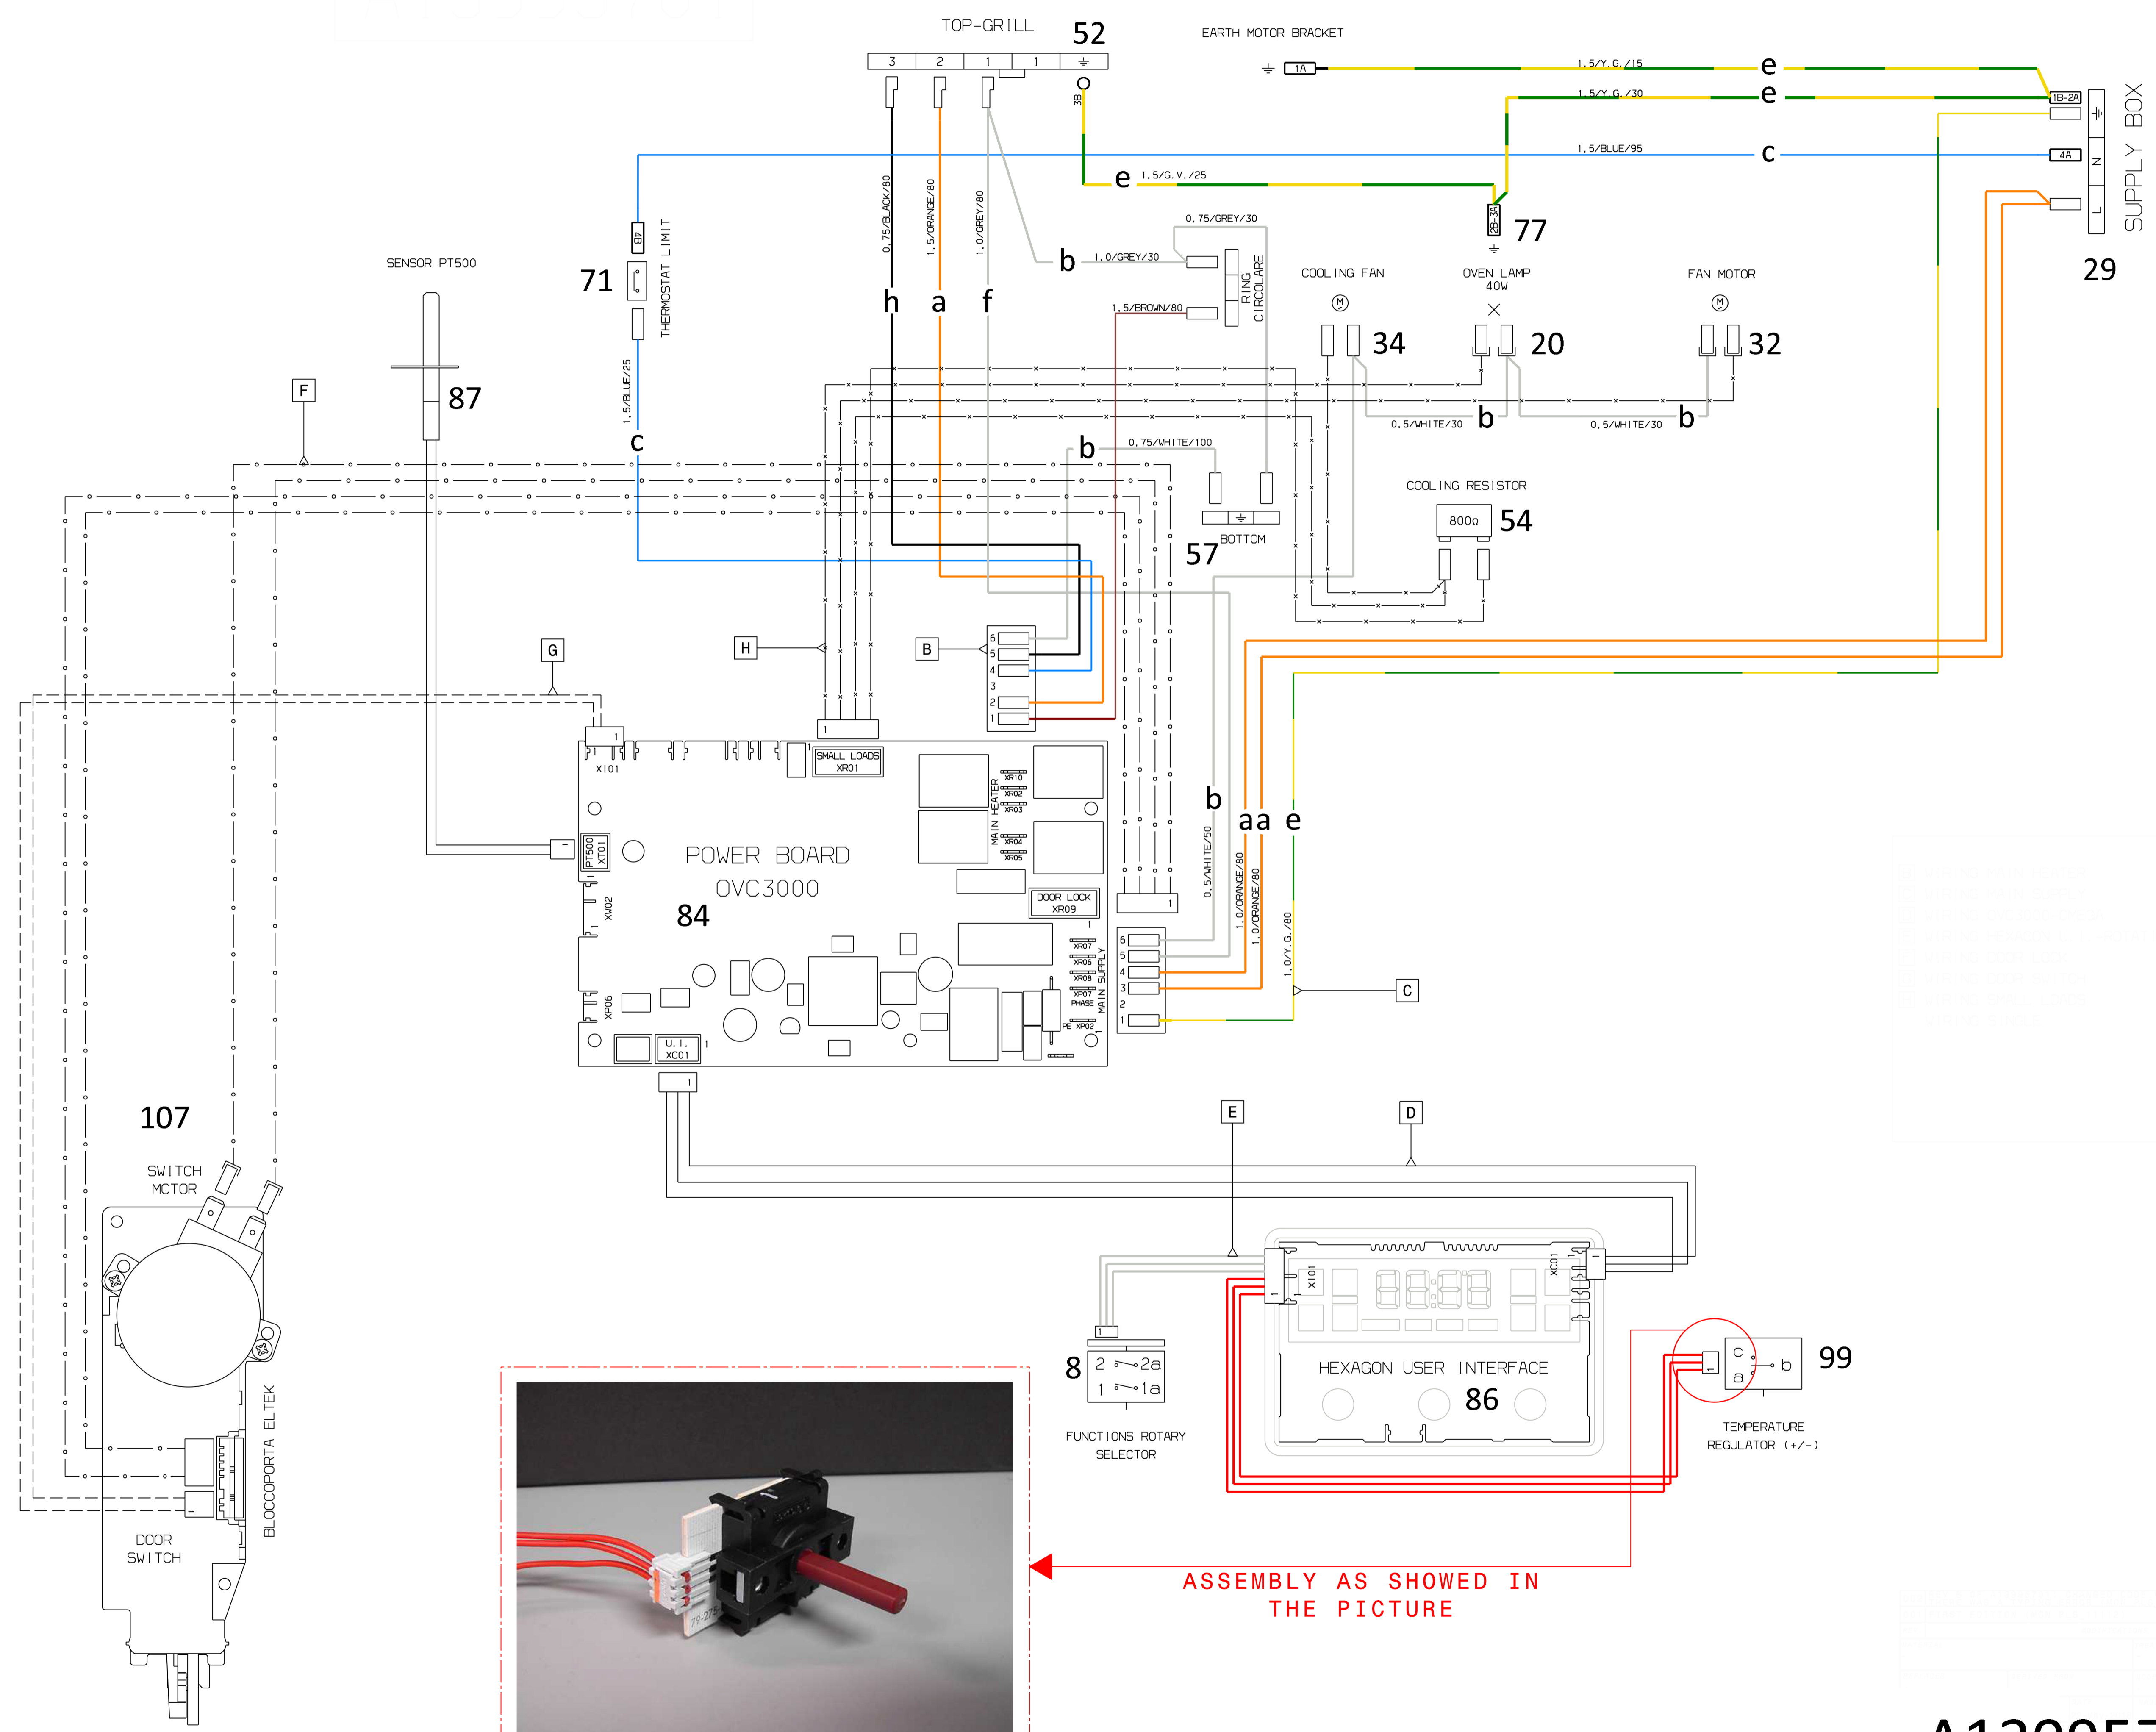

A13995701

ASSEMBLY AS SHOWN IN THE PICTURE

WIRING MAIN PANEL	207229
WIRING MAIN SUPPLY	207230
WIRING DOOR LOCK	207231
WIRING DOOR SWITCH	207232
WIRING HEATER	207233
WIRING MAIN SUPPLY	207234
WIRING MAIN SUPPLY	207235
WIRING MAIN SUPPLY	207236
WIRING MAIN SUPPLY	207237
WIRING MAIN SUPPLY	207238
WIRING MAIN SUPPLY	207239
WIRING MAIN SUPPLY	207240
WIRING MAIN SUPPLY	207241
WIRING MAIN SUPPLY	207242
WIRING MAIN SUPPLY	207243
WIRING MAIN SUPPLY	207244
WIRING MAIN SUPPLY	207245
WIRING MAIN SUPPLY	207246
WIRING MAIN SUPPLY	207247
WIRING MAIN SUPPLY	207248
WIRING MAIN SUPPLY	207249
WIRING MAIN SUPPLY	207250