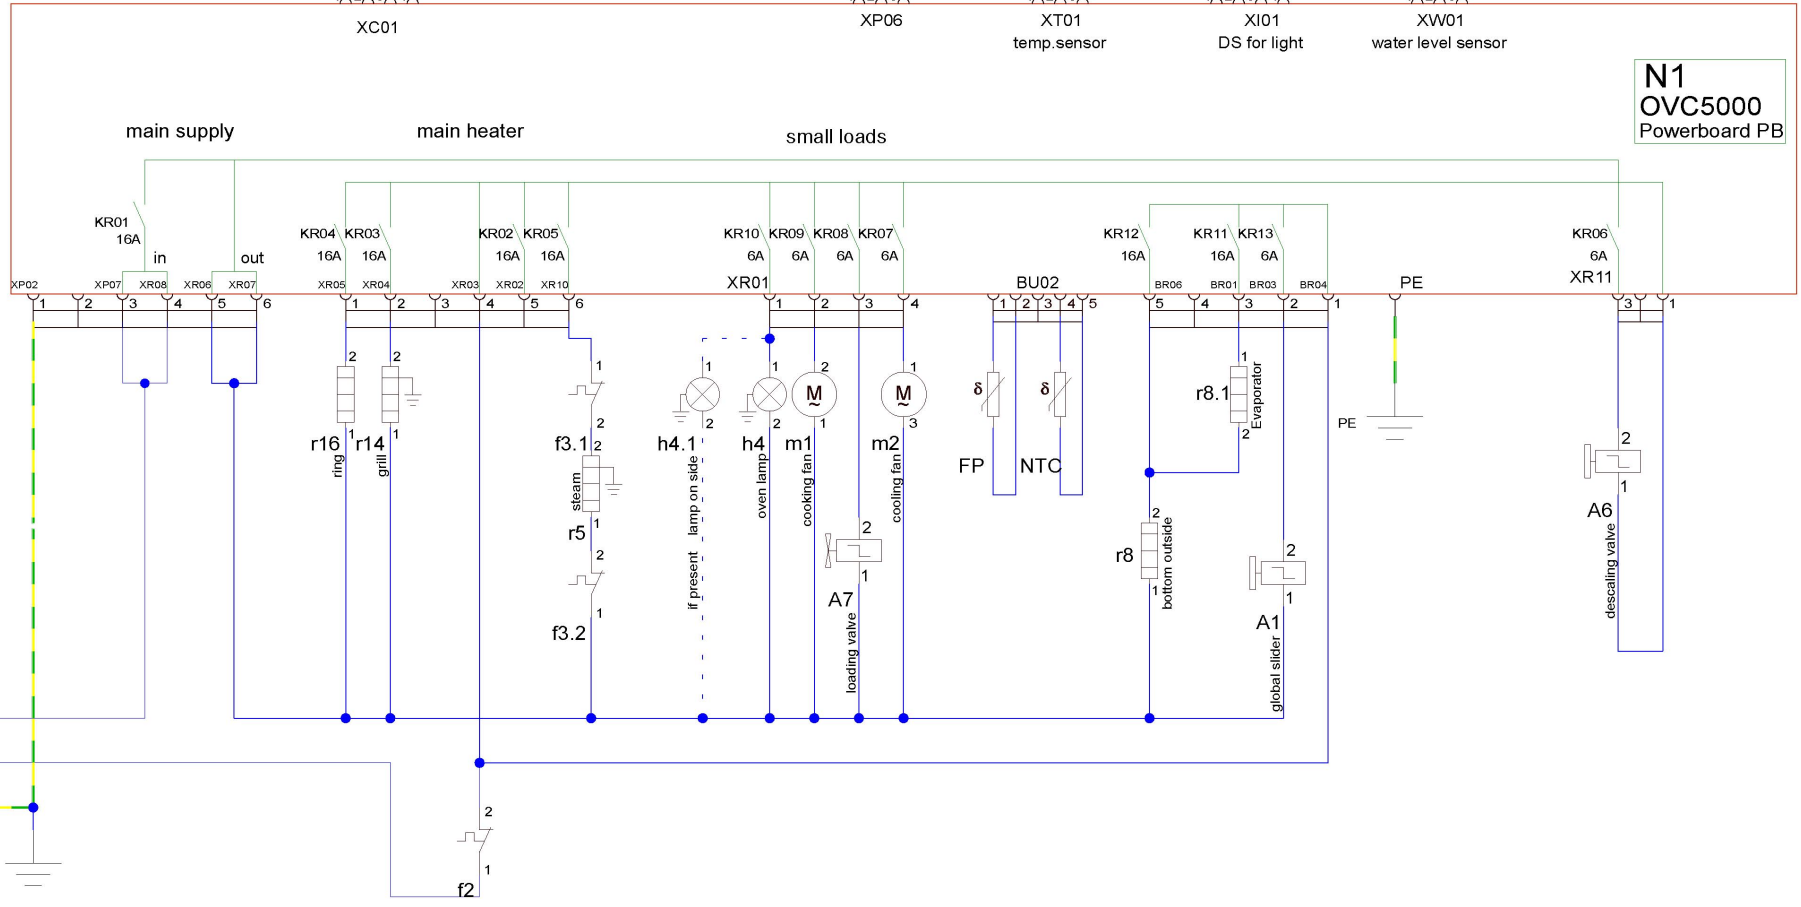

N3 User Interface

Sidekick

N1 OVC5000 Powerboard PB