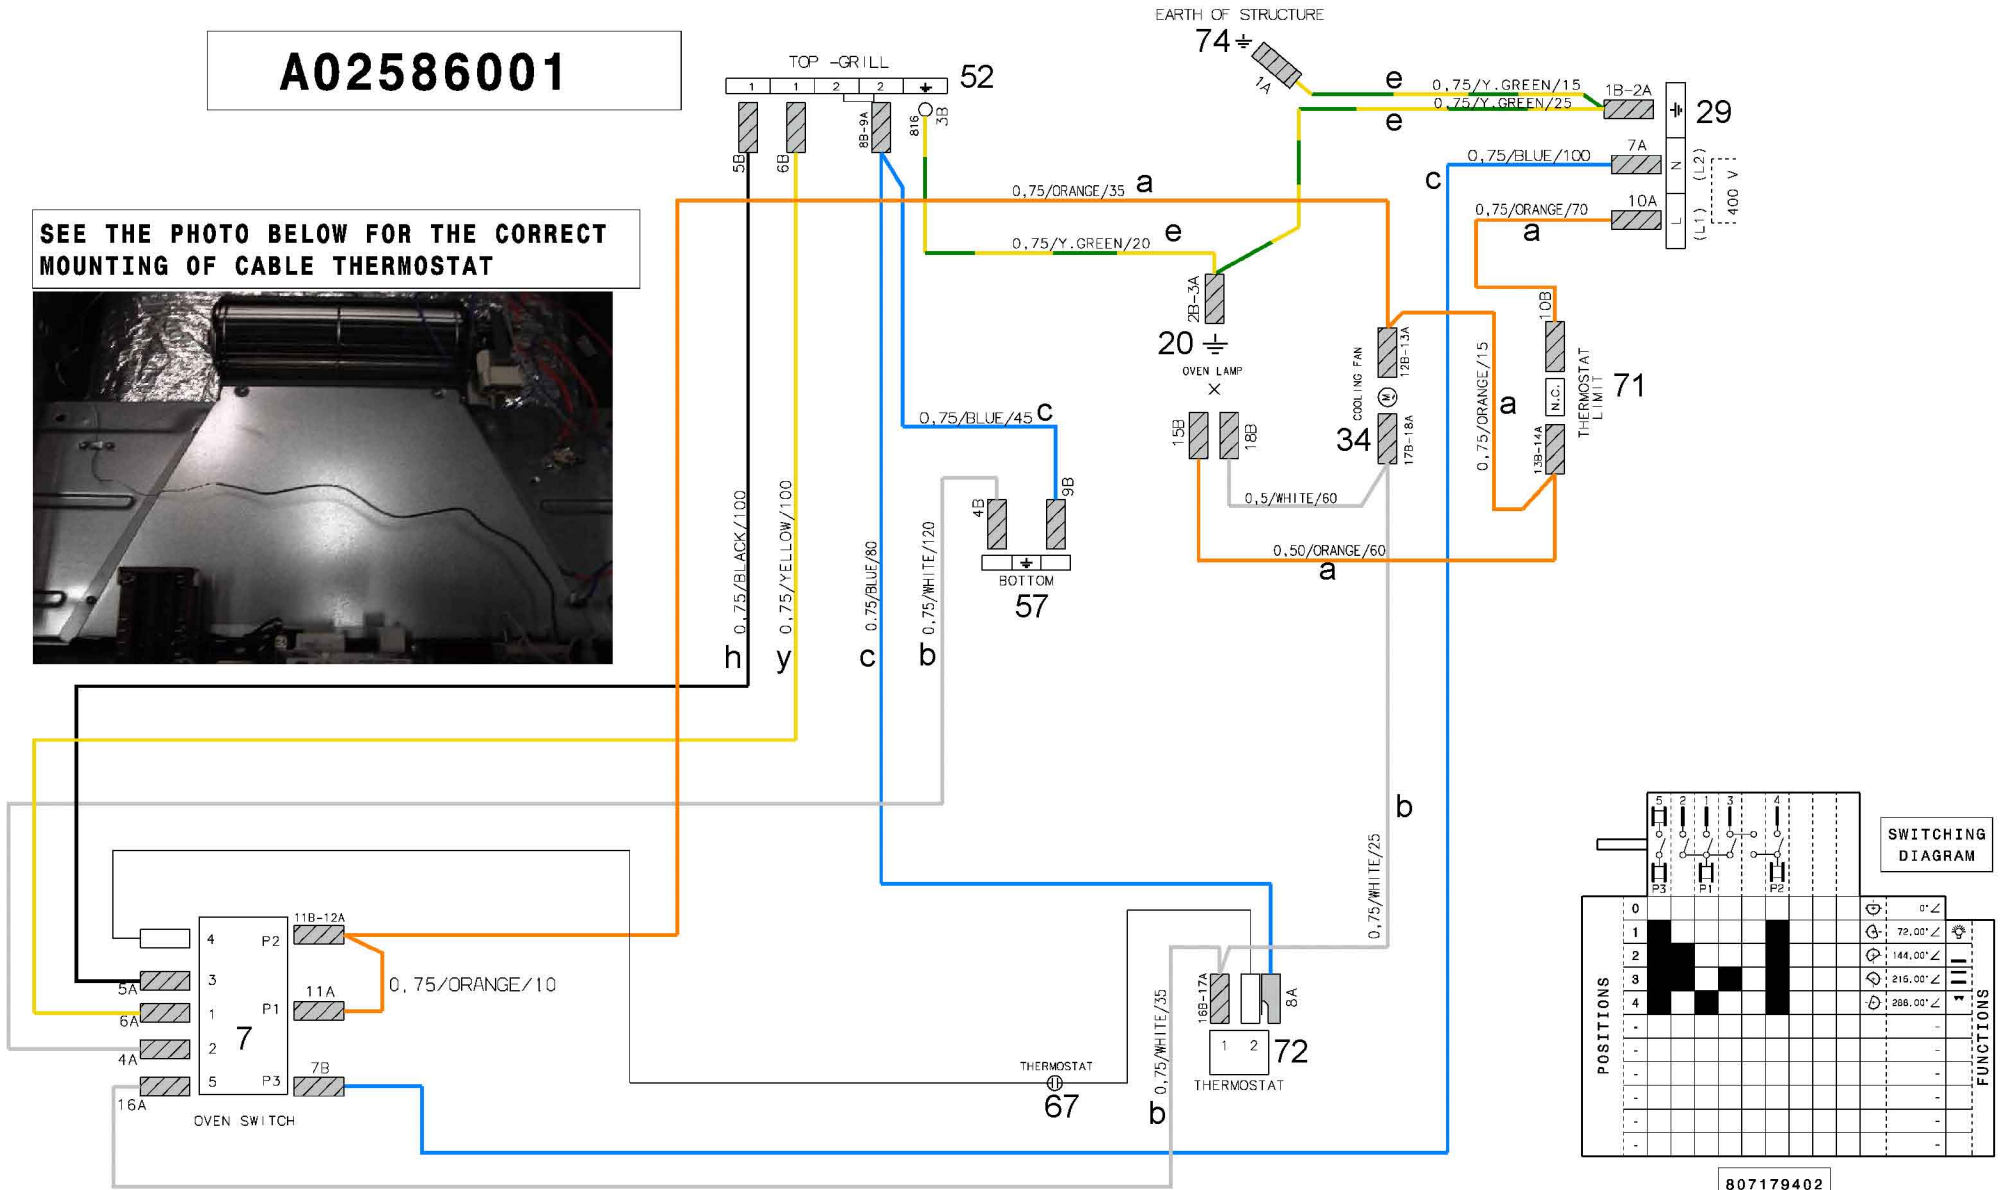

# A02586001

SEE THE PHOTO BELOW FOR THE CORRECT MOUNTING OF CABLE THERMOSTAT

807179402