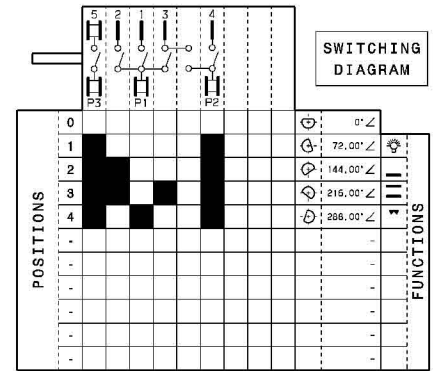

# A02586001

SEE THE PHOTO BELOW FOR THE CORRECT MOUNTING OF CABLE THERMOSTAT

807179402