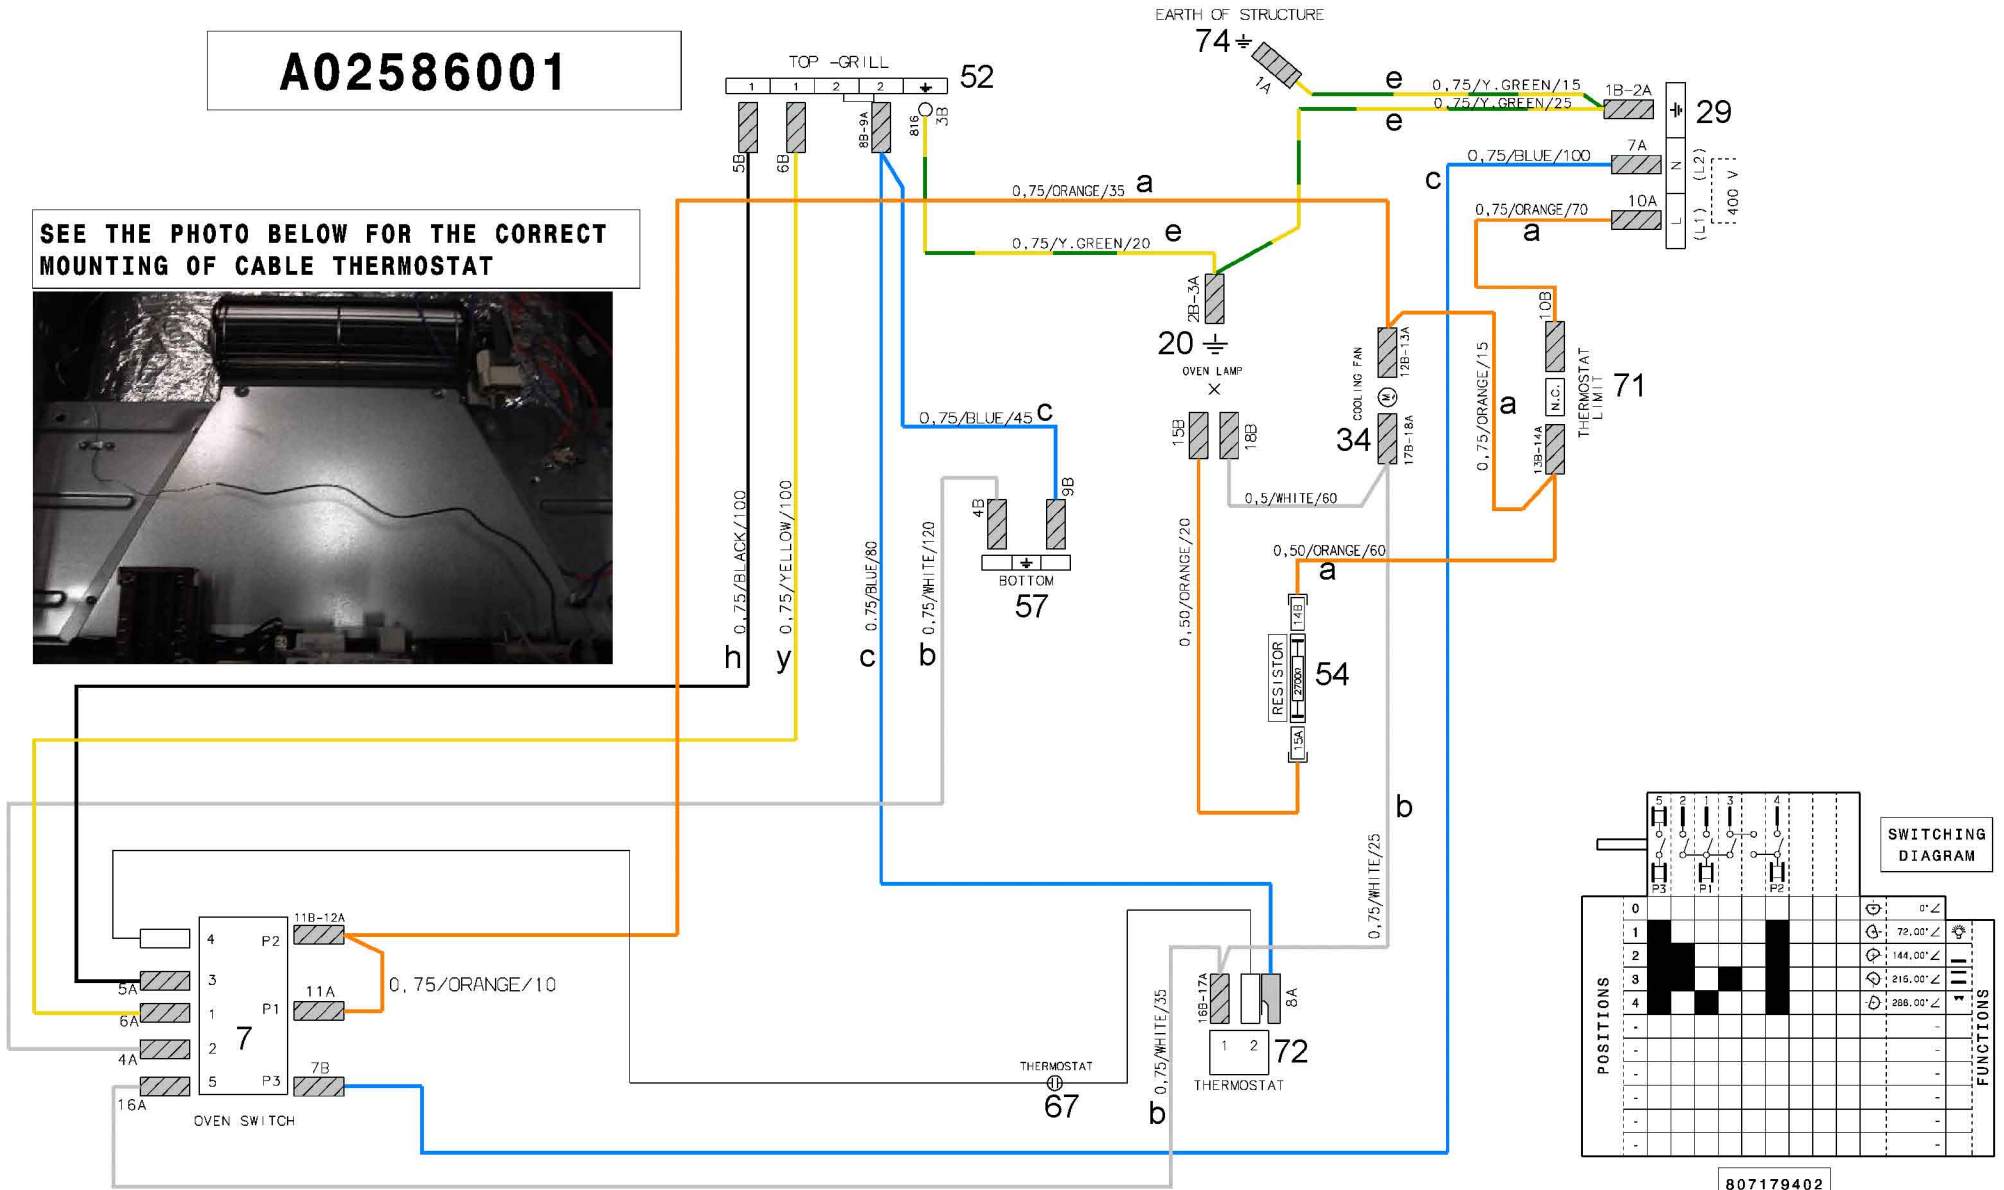

A02586001

SEE THE PHOTO BELOW FOR THE CORRECT MOUNTING OF CABLE THERMOSTAT

807179402