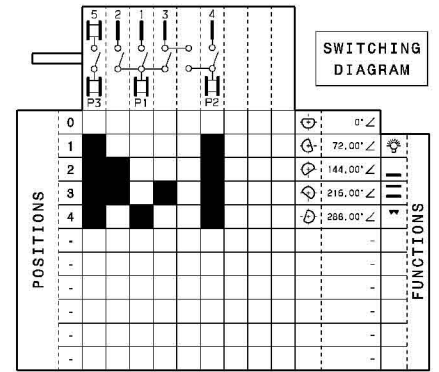

A02586001

SEE THE PHOTO BELOW FOR THE CORRECT MOUNTING OF CABLE THERMOSTAT

807179402