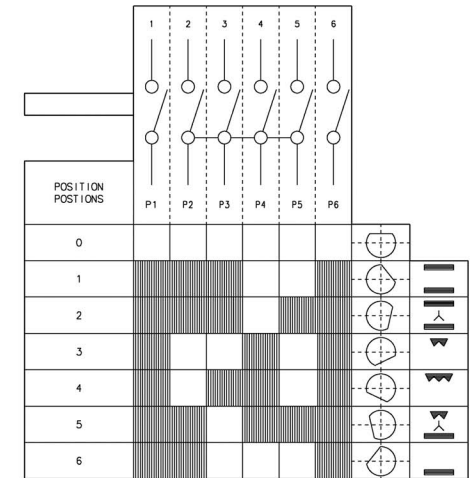

807847601a

WIRING

ELECTRIC
DIAGRAM
DIAGRAMMA
ELETTRICO

OVEN SWITCH 1