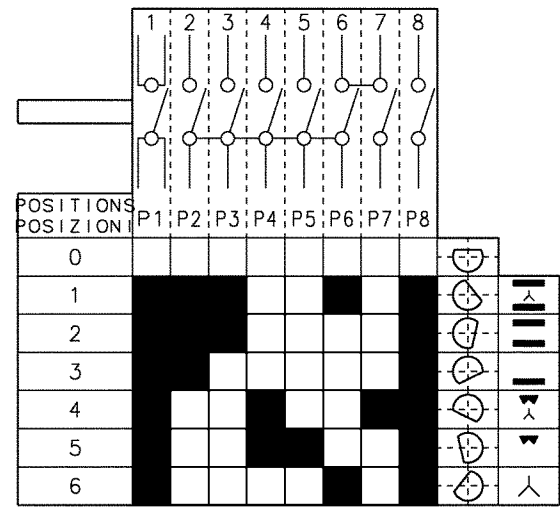

WIRING

SINGLE ENERGY REGULATOR 2|4

POSITION	0	1	7 max.
S	○	---	○ S
P ₂	○	---	○ 4
P ₁	○	---	○ 1

DOUBLE ENERGY REGULATOR 1|3

POSITION	0	1	12
S	○	---	○ S
P ₂	○	---	○ 4
P ₁	○	---	○ 2
4	○	---	○ 4A

ELECTRIC DIAGRAM
DIAGRAMMA
ELETTRICO

OVEN SWITCH

ELECTRICAL CONNECTIONS