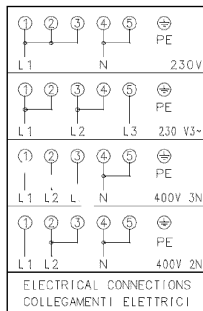

WIRING

SINGLE ENERGY REGULATOR 2 3 4 5

POSITION	0	1	2	3	4	5	6	7
S	0	→	5					
P <sub>1</sub>	0	→	4					
P <sub>2</sub>	0	→	1					

357609103a