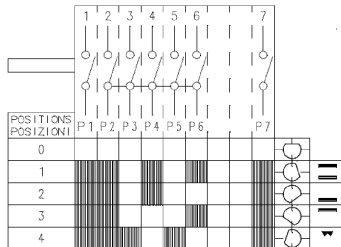

WIRING

SINGLE ENERGY REGULATOR 2 3 4 5

POSITION	0	1	2	3	4	5	6	7
S	0	→	5					
P <sub>1</sub>	0	→	4					
P <sub>2</sub>	0	→	1					

357609103a