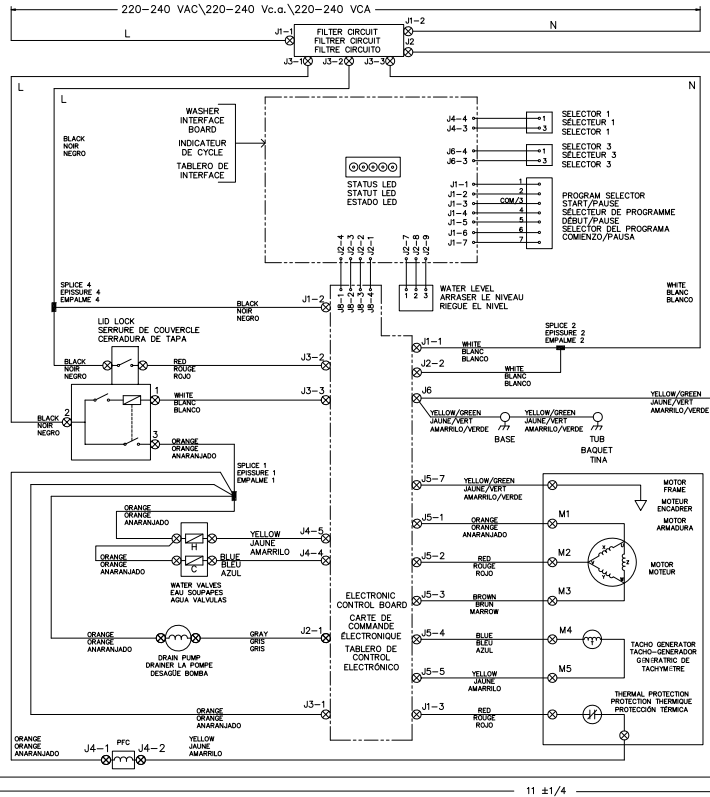

CAUTION: DISCONNECT ELECTRIC CURRENT BEFORE SERVICING.
MISE EN GARDE: METTRE HORS TENSION AVANT D'EFFECTUER TOUTE MESURE D'ENTRETIEN.
PRECAUCION: DESCONECTE LA CORRIENTE ELÉCTRICA ANTES DE DAR SERVICIO A EL ELECTRODOMÉSTICO.

WIRING DIAGRAM PART NO. 137405500 C
SCHEMA DE CABLEAGE N° DE PIECE
DIAGRAMA DE CABLEADO NO DE PARTE

THE (IDNO) SHOWN IN THIS DRAWING IS THE PROPERTY OF ELECTROLUX MAJOR APPLIANCES COMPANY OR SUBSIDIARY. IT MAY NOT BE COPIED, SHOWN, OR HANDLED TO A THIRD PARTY, OR OTHERWISE REPRODUCED IN ANY MANNER WITHOUT THE WRITTEN PERMISSION OF ELECTROLUX MAJOR APPLIANCES COMPANY OR SUBSIDIARY.

Part characteristics classification
Part characteristics classification
Draft angles (not shown): 0,5°

GENERAL TOLERANCES: DIMENSIONAL, FLAT AND ANGLES: 0,1°
UNLESS INDICATED OTHERWISE
UNLESS INDICATED OTHERWISE
UNLESS INDICATED OTHERWISE
UNLESS INDICATED OTHERWISE

RELEASE	EON-11-5086, 111-0526	MRH	SC	26 MAY 11
REV.	MODIFICATIONS	SIGNATURE	REQUEST	DATE
1	MATERIAL: BLACK INK ON 50 LB WHITE OFFSET PAPER			
2	TREATMENT	WEIGHT	DESIGN USERS	SCALE
3	DESIGN QMTR	DRN	MRH	DATE
4	WE	WE	DAVE SC	24 MAR 11
5	23 MAY 11	23 MAY 11		
6	20 SEP 11	RUB	OK	20 SEP 11
7	CHANGES FROM THE BASE NUMBER			
8	DESIGN USERS			
9	MODEL			
10	137405500			
11	137405500			
12	137405500			
13	137405500			
14	137405500			
15	137405500			
16	137405500			
17	137405500