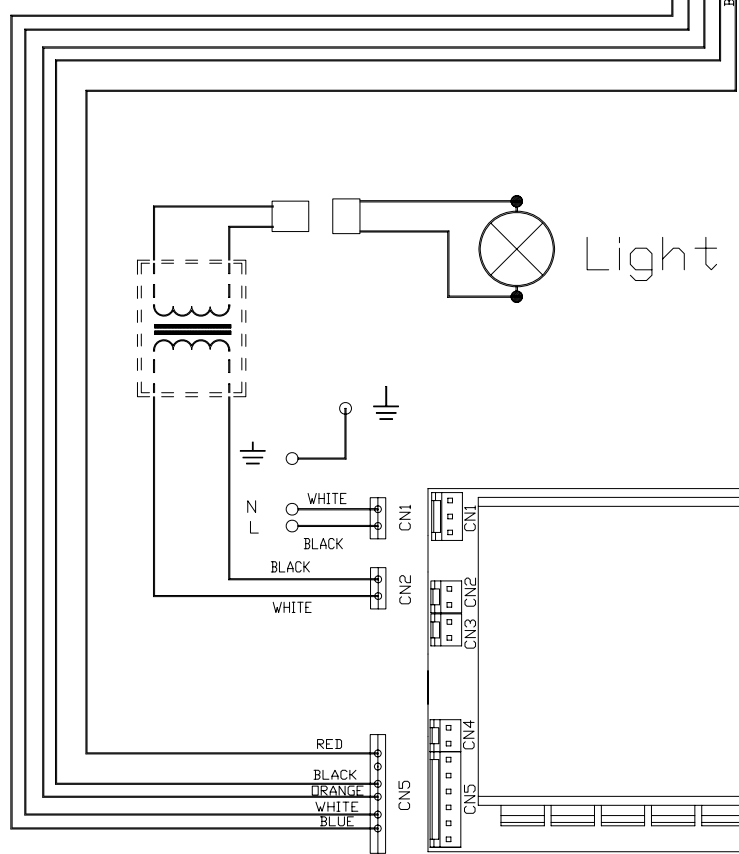

RELAY INTERFACE

CALIBRATION

CALIBRATION BUTTON

CONTROL

Light