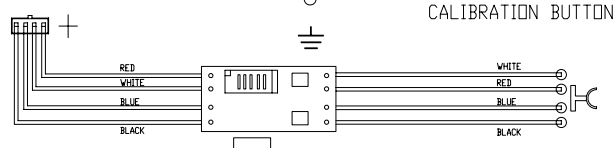

RELAY INTERFACE

CALIBRATION

CALIBRATION BUTTON

CONTROL

Light