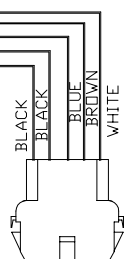

8122

CONTROL

ASC

OPTIONAL

Light

EXTERNAL CONTACT

DRIVER BLDC EUROPE

OUT DRIVER BLDC EUROPE

MICRO

OPTIONAL

Light/2

M
BLDC
S