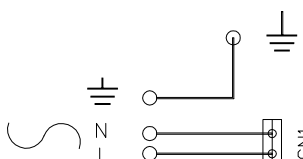

8122

CONTROL

ASC

OPTIONAL

Light

EXTERNAL CONTACT

DRIVER BLDC EUROPE

OUT DRIVER BLDC EUROPE