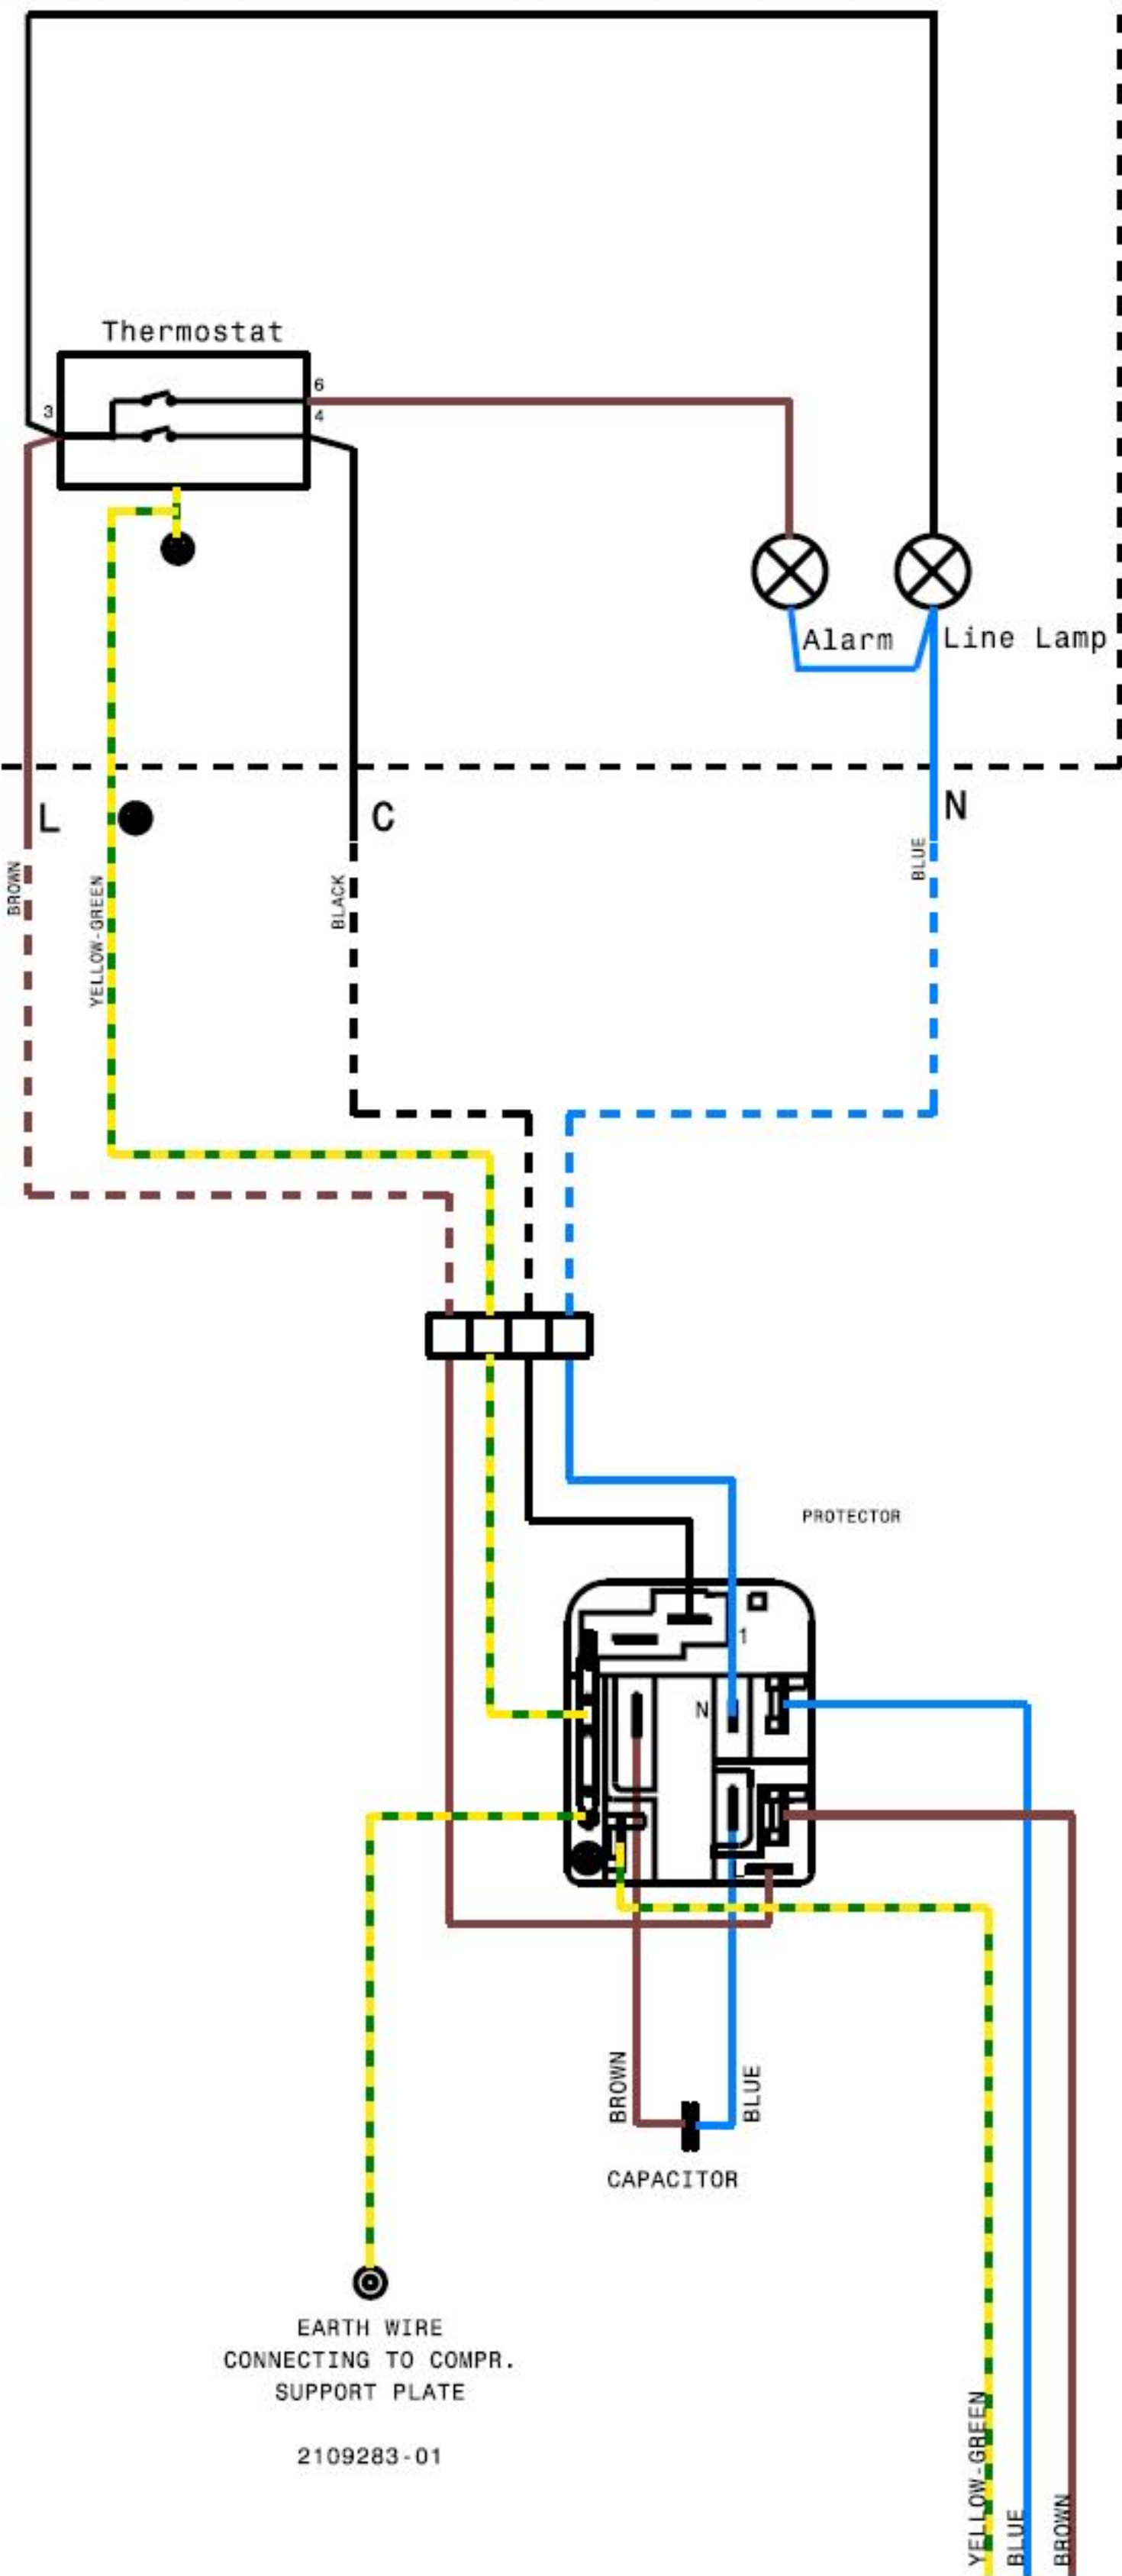

THERMOSTAT BOX WITHOUT SUPER FREEZING SWITCH - 12-13

EARTH WIRE
CONNECTING TO COMPR.
SUPPORT PLATE

2109283-01

P0HUY300000006

SUPPLY CABLE