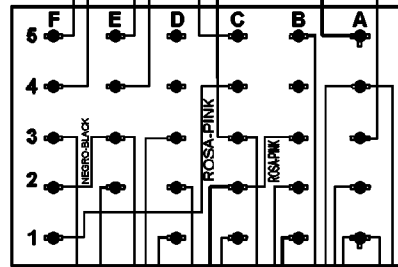

MOTOR
MOTOR

- AZUL-BLUE
- MARRON-BROWN
- NEGRO-BLACK
- ROSA-PINK
- GRIS-GREY
- VIOLETA-VIOLET
- NARANJA-ORANGE

INTERRUPTOR PUERTA
DOOR SAFETY INTERLOCK

- AZUL-BLUE
- AZUL-BLUE
- AZUL-BLUE
- ROSA-PINK
- NEGRO-BLACK

BOMBA DESCARGA
DRAIN PUMP

RESISTENCIA
HEATING ELEMENTS

- AZUL-BLUE
- AZUL-BLUE

PRESOSTATO
PRESURE SWITCH

- 21 AZUL-BLUE
- 23/24 VIOLETA-VIOLET
- 22 AZUL-BLUE
- 12 BLANCO-WHITE
- 12 GRIS-GREY
- 13/14 MARRON-BROWN
- 13/14 VIOLETA-VIOLET
- 11 MARRON-BROWN
- 31 BLANCO-WHITE
- 32 NEGRO-BLACK

- ROSA-PINK
- ROSA-PINK

TECLA NO CENTRIFUGADO
NO SPIN BUTTON

- NEGRO-BLACK
- NEGRO-BLACK

CAJA CONEXIONES
JUNCTION BOX

- L MARRON-BROWN
- N AZUL-BLUE

TIERRA
EARTH

ELECTROVALVULA
COLD WATER INLET VALVE

- BLANCO-WHITE
- BLANCO-WHITE