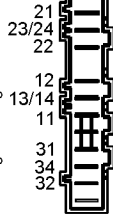

BOMBA DESCARGA
DRAIN PUMP

RESISTENCIA
HEATING ELEMENTS

- AZUL-BLUE
- AZUL-BLUE

PRESOSTATO
PRESURE SWITCH

- 21 AZUL-BLUE
- 23/24 VIOLETA-VIOLET
- 22 AZUL-BLUE
- 12 BLANCO-WHITE
- 12 GRIS-GREY
- 13/14 MARRON-BROWN
- 13/14 VIOLETA-VIOLET
- 11 MARRON-BROWN
- 31 BLANCO-WHITE
- 32 NEGRO-BLACK