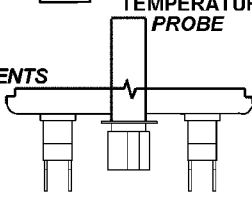

BOMBA DESCARGA
DRAIN PUMP

RESISTENCIA
HEATING ELEMENTS

- AZUL-BLUE
- AZUL-BLUE

PRESOSTATO
PRESURE SWITCH

- 21 AZUL-BLUE
- 23/24 VIOLETA-VIOLET
- 22 AZUL-BLUE
- 12 BLANCO-WHITE
- 12 GRIS-GREY
- 13/14 MARRON-BROWN
- 13/14 VIOLETA-VIOLET
- 11 MARRON-BROWN
- 31 BLANCO-WHITE
- 32 NEGRO-BLACK