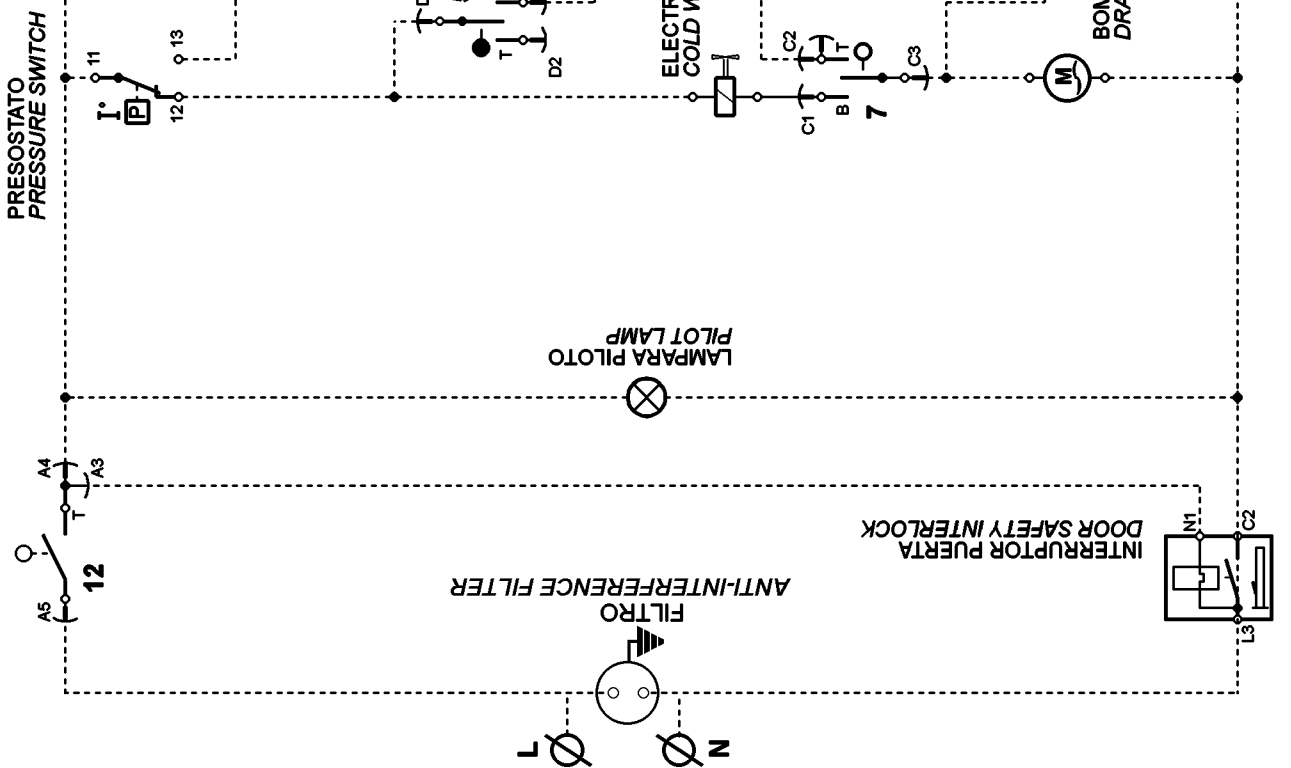

PRESTATO  
PRESSURE SWITCH

12  
A5 A4 A3

126 691020C

FILTRO  
ANTI-INTERFERENCE FILTER

LAMPARA PILOTO  
PILOT LAMP

INTERRUPTOR PUERTA  
DOOR SAFETY INTERLOCK

TECLA NO CENTRIFUGADO  
NO SPIN BUTTON

ELECTROVALVULA  
COLD WATER INLET VALVE

TECLA MEDIA CARGA  
HALF LOAD BUTTON

BOMBA DESCARGA  
DRAIN PUMP

CONDENSADOR  
CAPACITOR

MOTOR  
MOTOR

MOTOR  
MOTOR

MOTOR PROGRAMADOR  
TIMER MOTOR

TERMOSTATO REGULABLE  
ADJUSTABLE THERMOSTAT

RESISTENCIA  
HEATING ELEMENTS

PRESTATO  
PRESSURE SWITCH