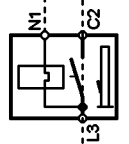

PRESTATO  
PRESSURE SWITCH

12  
A5 A4 A3

126 691020C

FILTRO  
ANTI-INTERFERENCE FILTER

LAMPARA PILOTO  
PILOT LAMP

INTERRUPTOR PUERTA  
DOOR SAFETY INTERLOCK

TECLA NO CENTRIFUGADO  
NO SPIN BUTTON

ELECTROVALVULA  
COLD WATER INLET VALVE

TECLA MEDIA CARGA  
HALF LOAD BUTTON

BOMBA DESCARGA  
DRAIN PUMP

CONDENSADOR  
CAPACITOR

MOTOR  
MOTOR

MOTOR  
MOTOR

MOTOR PROGRAMADOR  
TIMER MOTOR

TERMOSTATO REGULABLE  
ADJUSTABLE THERMOSTAT

RESISTENCIA  
HEATING ELEMENTS