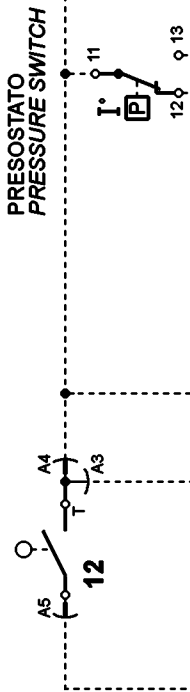

PRESTATO  
PRESSURE SWITCH

356 919700C

FILTRO  
ANTI-INTERFERENCE FILTER

LAMPARA PILOTO  
PILOT LAMP

INTERRUPTOR PUERTA  
DOOR SAFETY INTERLOCK

TECLA NO CENTRIFUGADO  
NO SPIN BUTTON

CONDENSADOR  
CAPACITOR

TECLA ANTIARRUGAS  
RINSE HOLD BUTTON

MOTOR PROGRAMADOR  
TIMER MOTOR

RESISTENCIA  
HEATING ELEMENTS

ELECTROVALVULA  
COLD WATER INLET VALVE

MOTOR  
MOTOR

MOTOR  
MOTOR

TERMOSTATO REGULABLE  
ADJUSTABLE THERMOSTAT