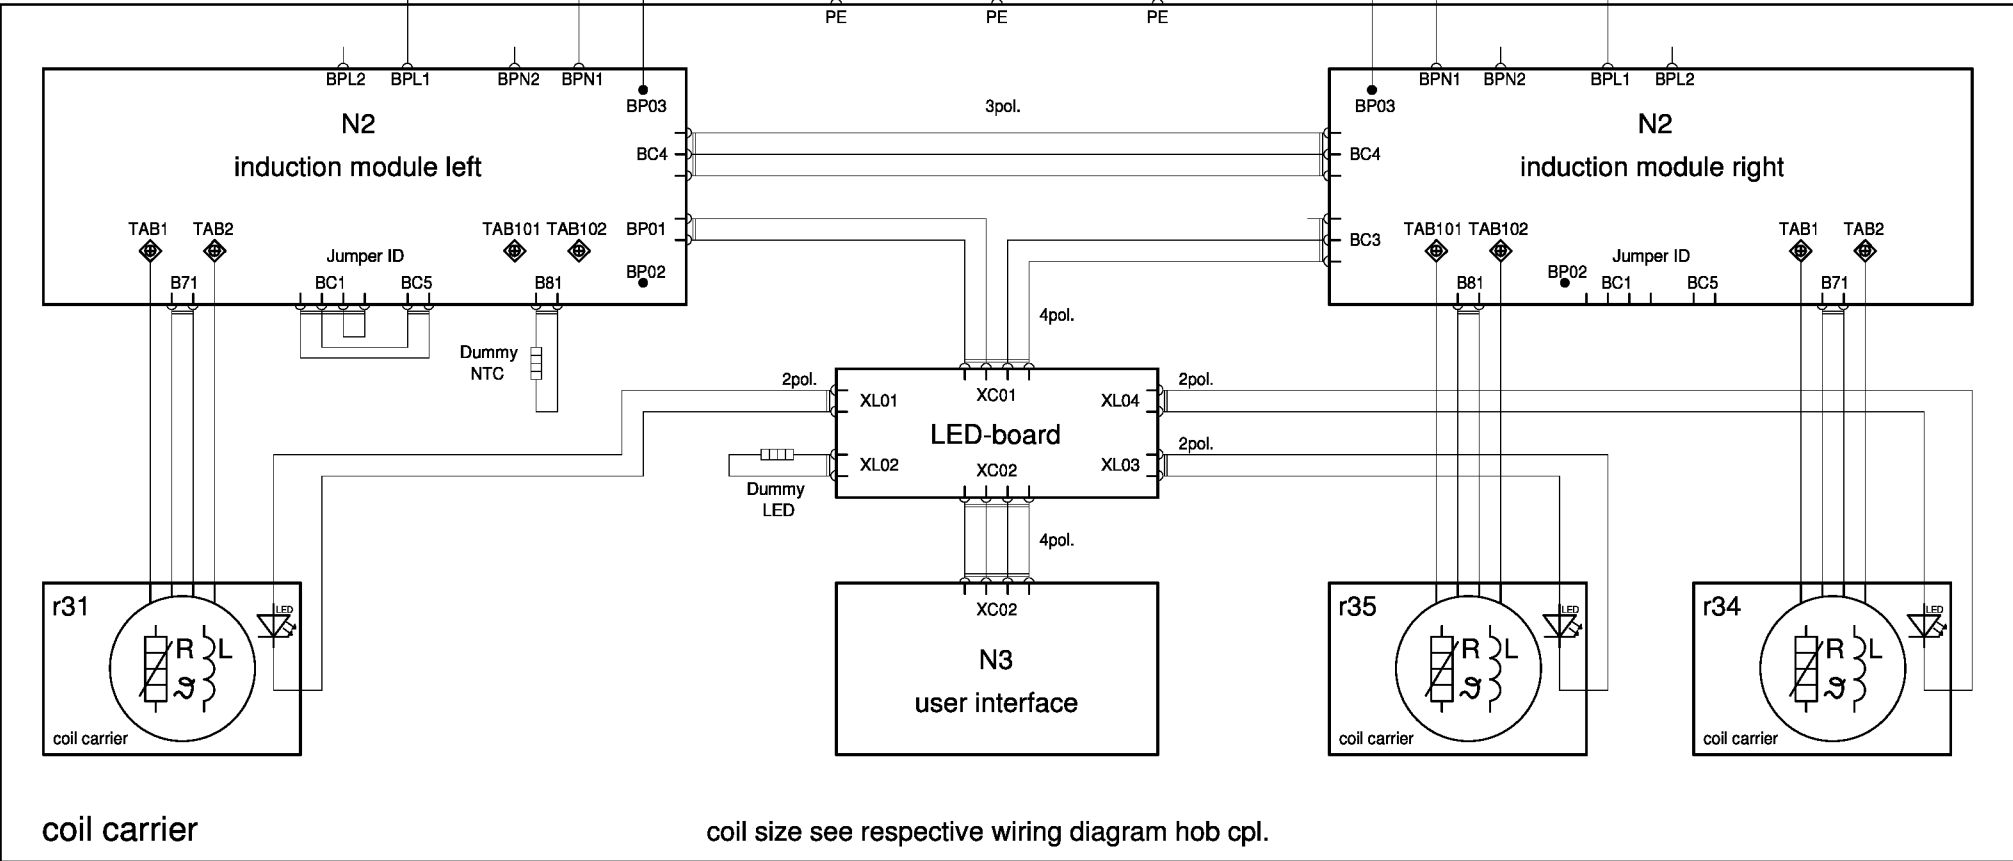

- X1/2 ○
- X1/4 ○
- X1/PE ○
- X1/1 ○

coil carrier

coil size see respective wiring diagram hob cpl.