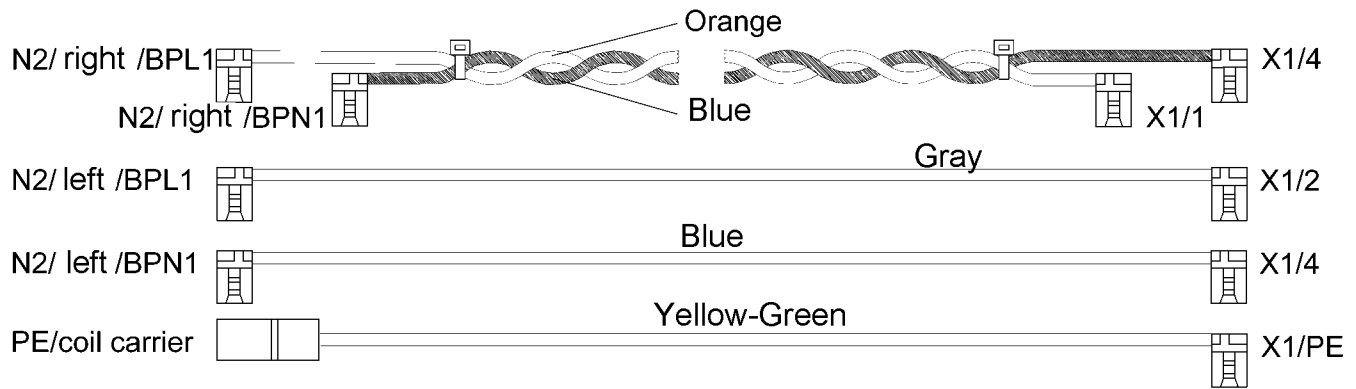

wiring mains terminal
 article number code 387 694 100

view from top

control lines

contact	article number code
induction module left/BC4 - induction module right/BC4	387 729 901
induction module right/BC3 - user interface/BC01	387 812 102