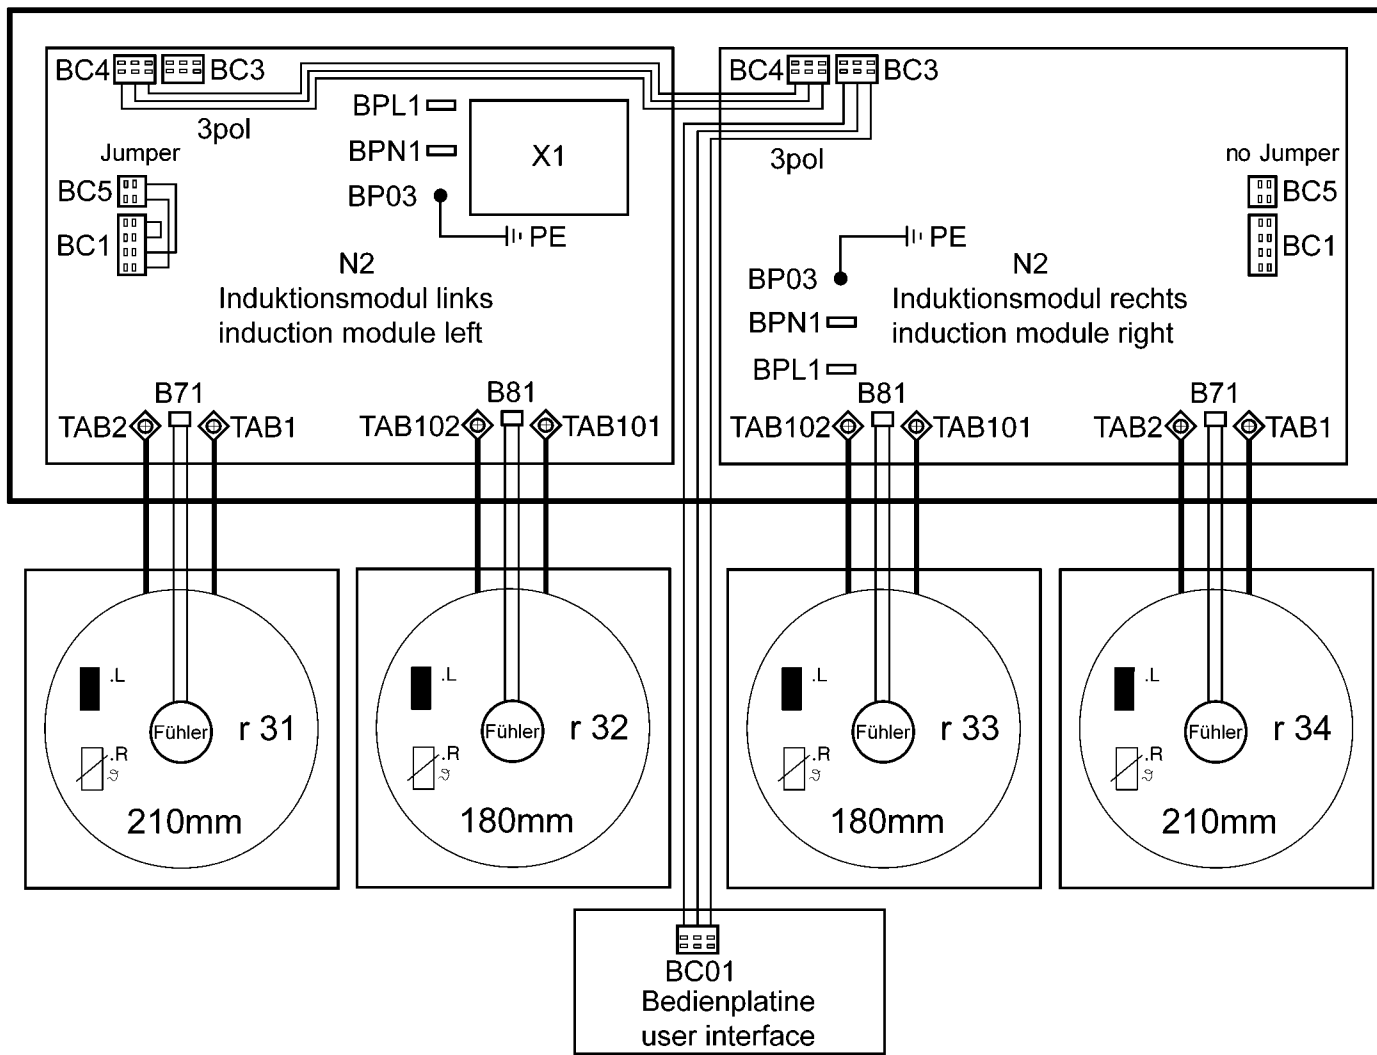

wiring mains terminal
 article number code 387 694 100

view from top

control lines

contact	article number code
induction module left/BC4 - induction module right/BC4	387 729 901
induction module right/BC3 - user interface/BC01	387 812 102

PODGT300000081