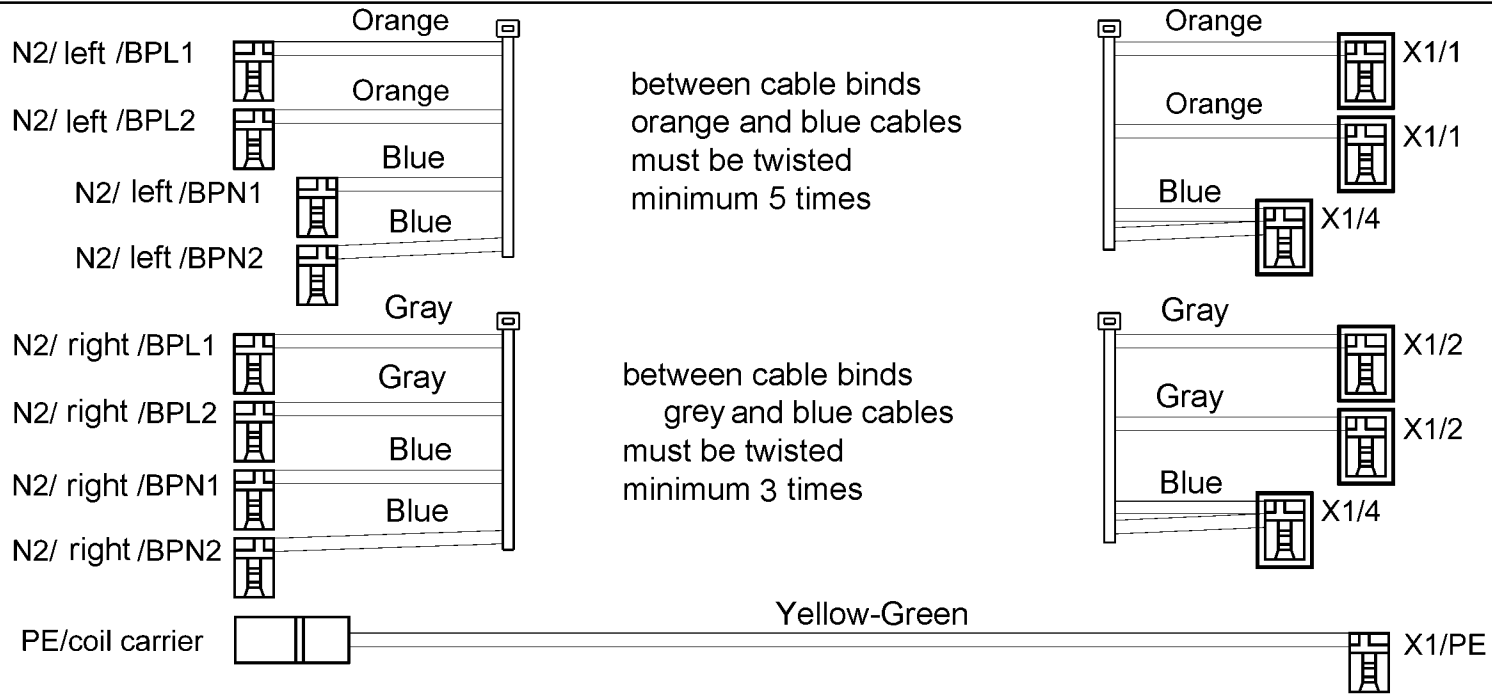

wiring mains terminal
article number code 387 9487 00

view from top

control lines

contact

article number code

induction module left/BC4 - induction module right/BC4	387 729 902
induction module right/BC3 - user interface XC01 or BC01	387 812 100
induction module right/B81 (Dummy NTC)	387 540 300