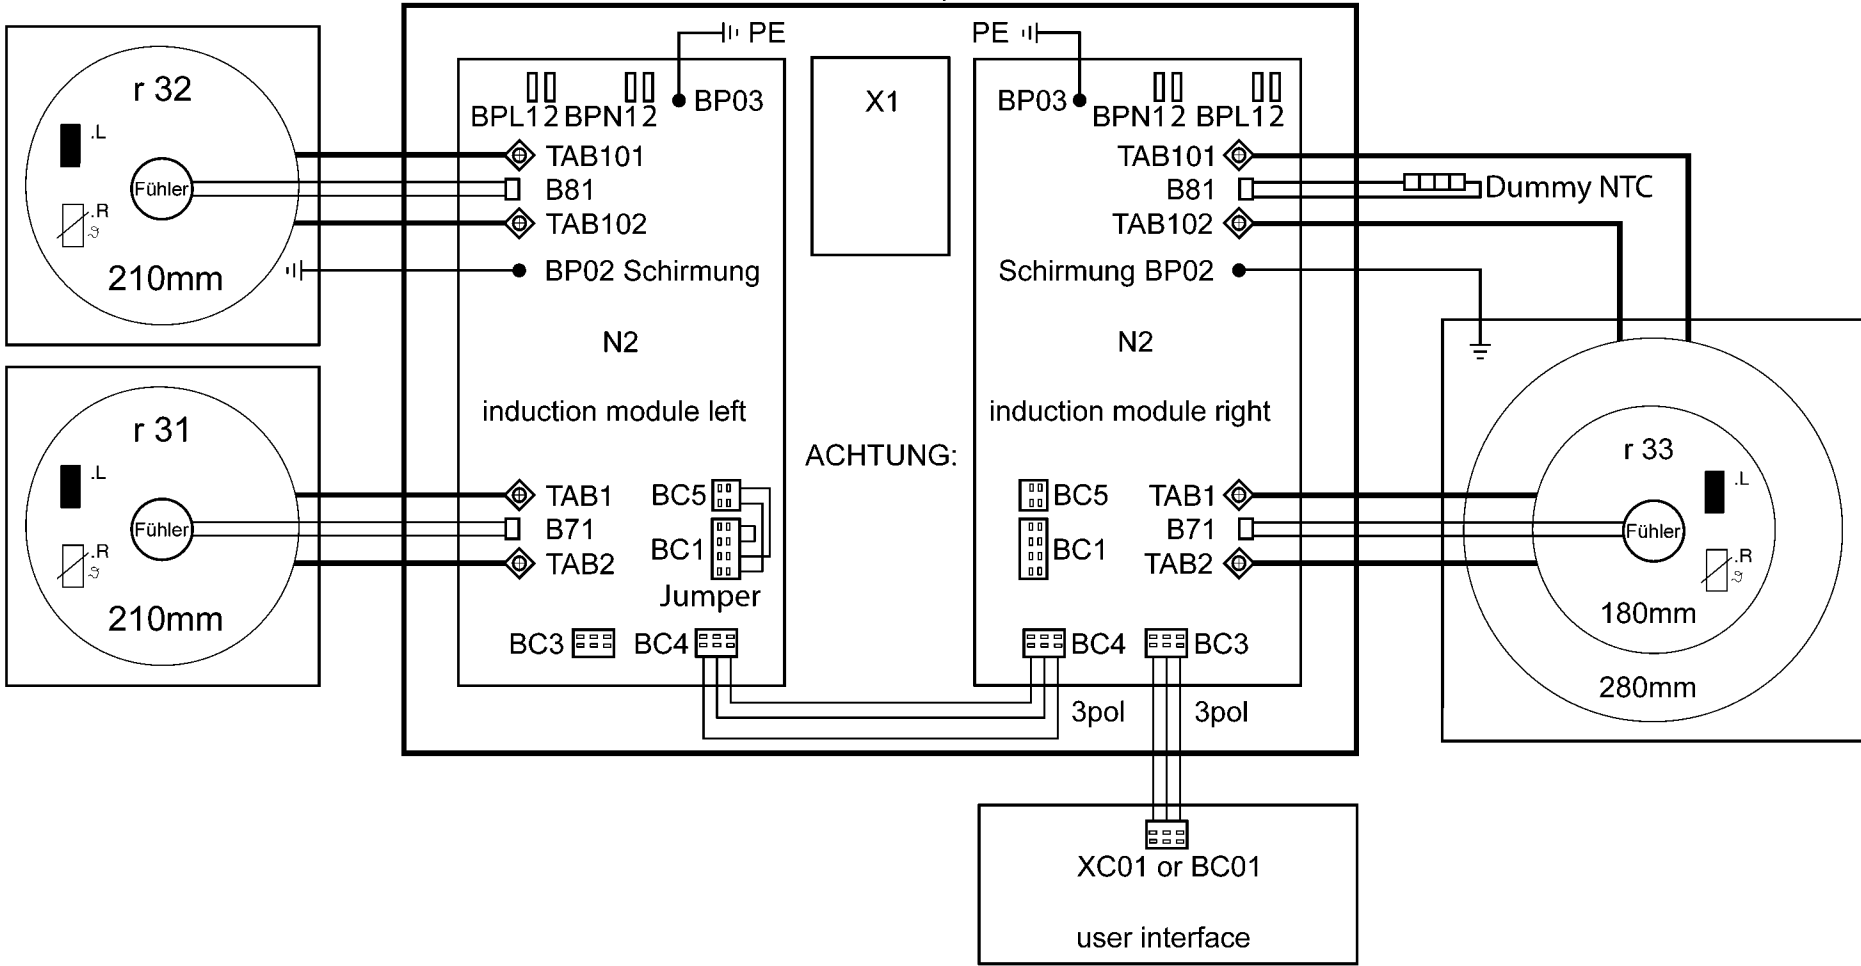

wiring mains terminal
article number code 387 9487 00

view from top

control lines

contact

article number code

induction module left/BC4 - induction module right/BC4	387 729 902
induction module right/BC3 - user interface XC01 or BC01	387 812 100
induction module right/B81 (Dummy NTC)	387 540 300