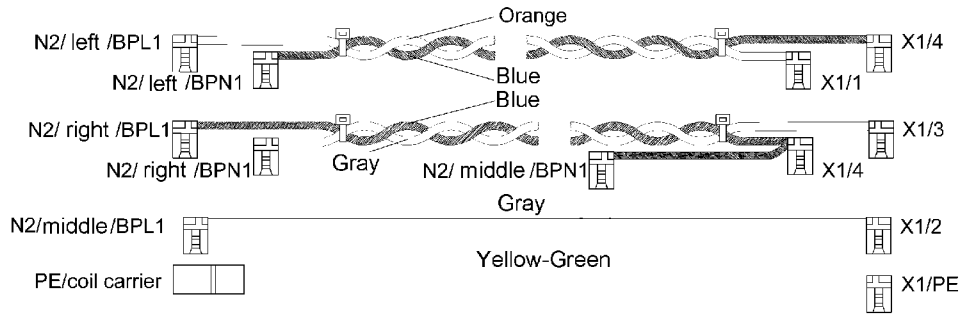

wiring mains terminal
article number code 387 904 200

view from top