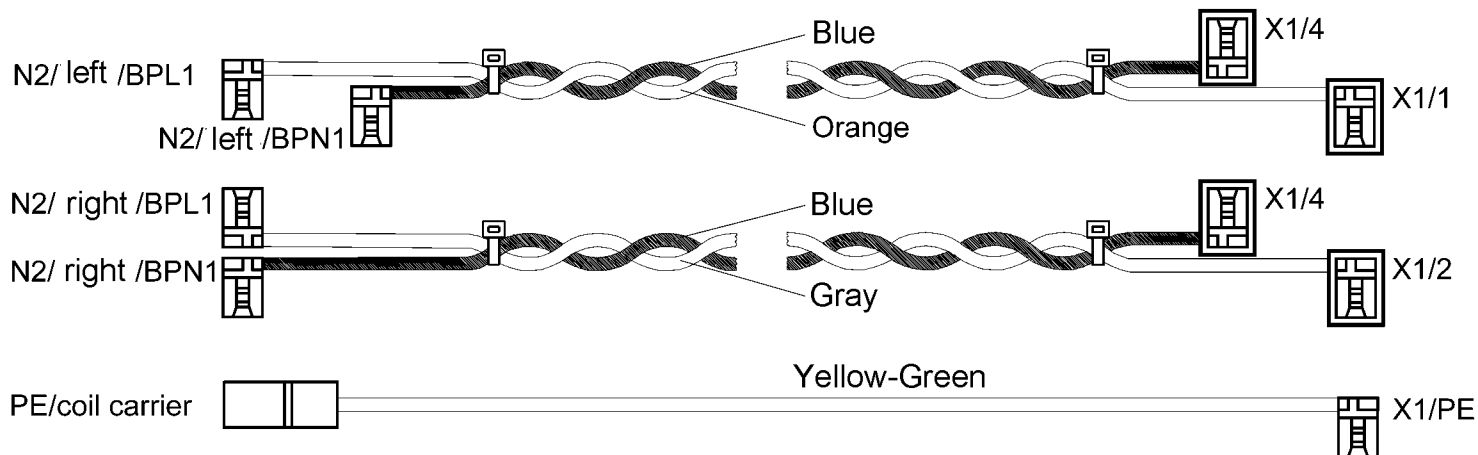

wiring mains terminal
article number code 387 9485 00

view from top

control lines

contact

article number code

induction module left/BC4 - induction module right/BC4 387 729 902
induction module right/BC3 - user interface XC01 or BC01 387 812 100