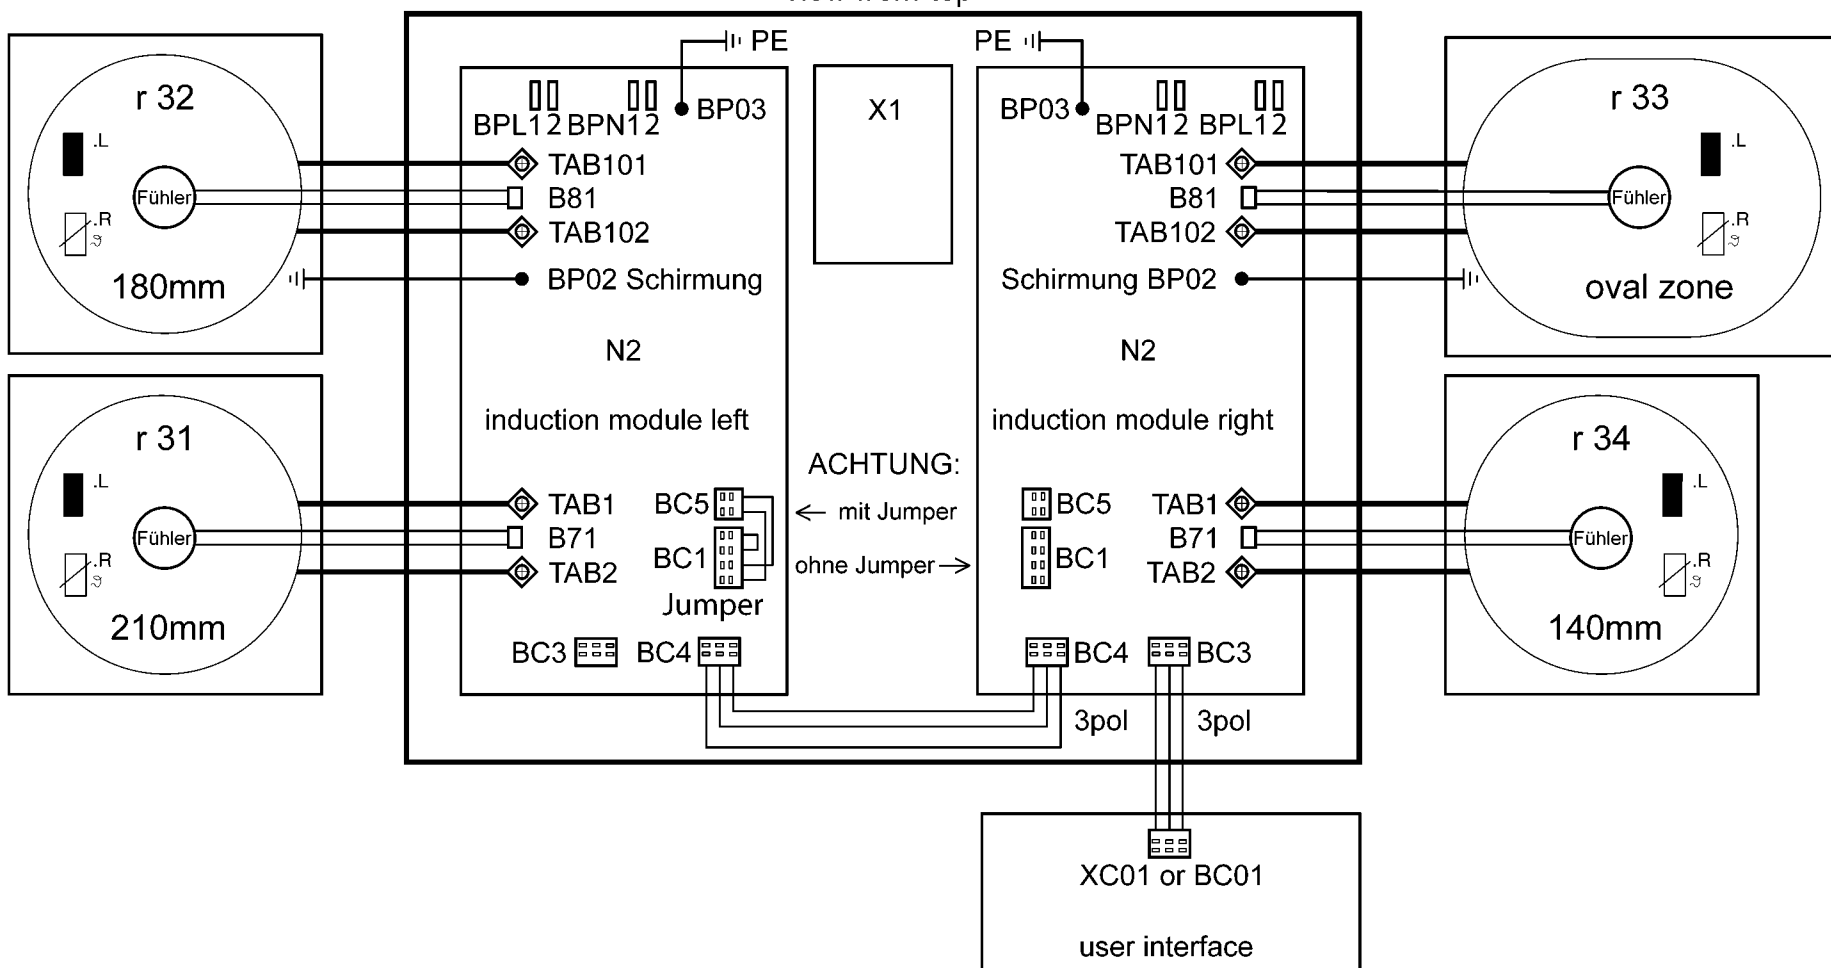

wiring mains terminal
article number code 387 9485 00

view from top

control lines

contact

article number code

induction module left/BC4 - induction module right/BC4 387 729 902
induction module right/BC3 - user interface XC01 or BC01 387 812 100