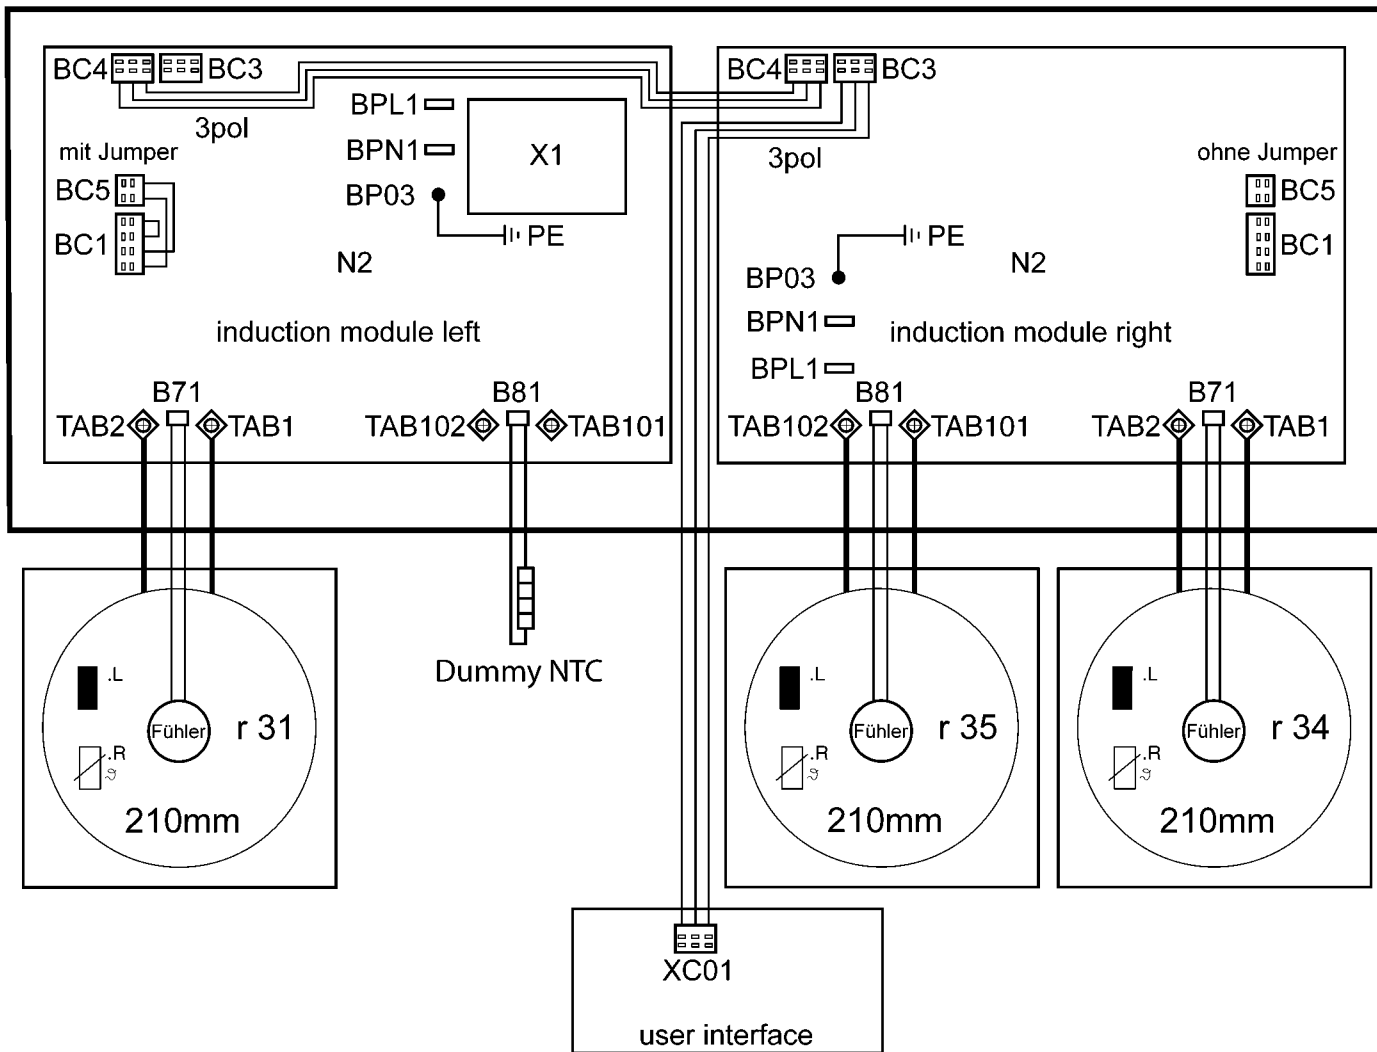

wiring mains terminal
 article number code 387 694 100

view from top

control lines

contact

article number code

| | |
|--|-------------|
| induction module left/BC4 - induction module right/BC4 | 387 729 901 |
| induction module right/BC3 - user interface/XC01 | 387 812 101 |
| induction module left/B81 (Dummy NTC) | 387 540 300 |