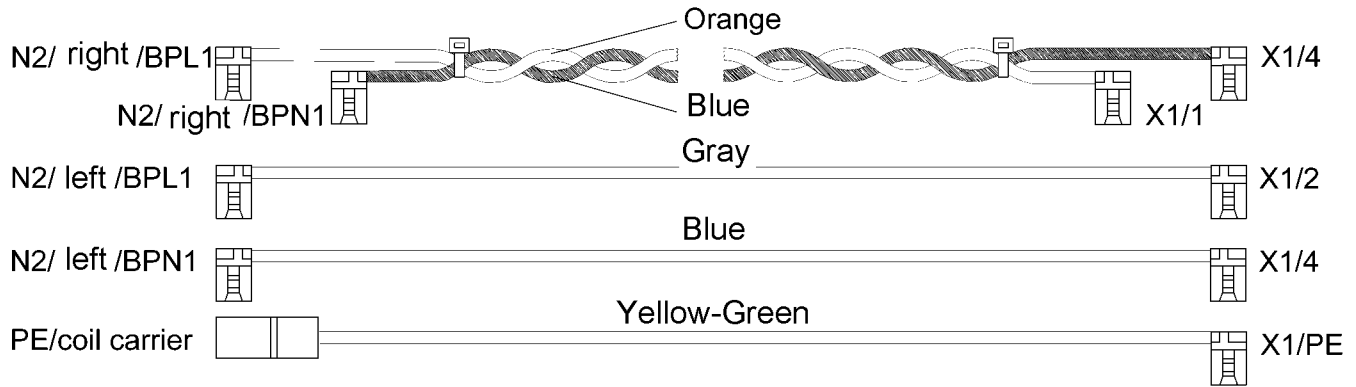

wiring mains terminal
 article number code 387 694 100

view from top

control lines

contact

article number code

| | |
|--|-------------|
| induction module left/BC4 - induction module right/BC4 | 387 729 901 |
| induction module right/BC3 - user interface/XC01 | 387 812 101 |
| induction module left/B81 (Dummy NTC) | 387 540 300 |