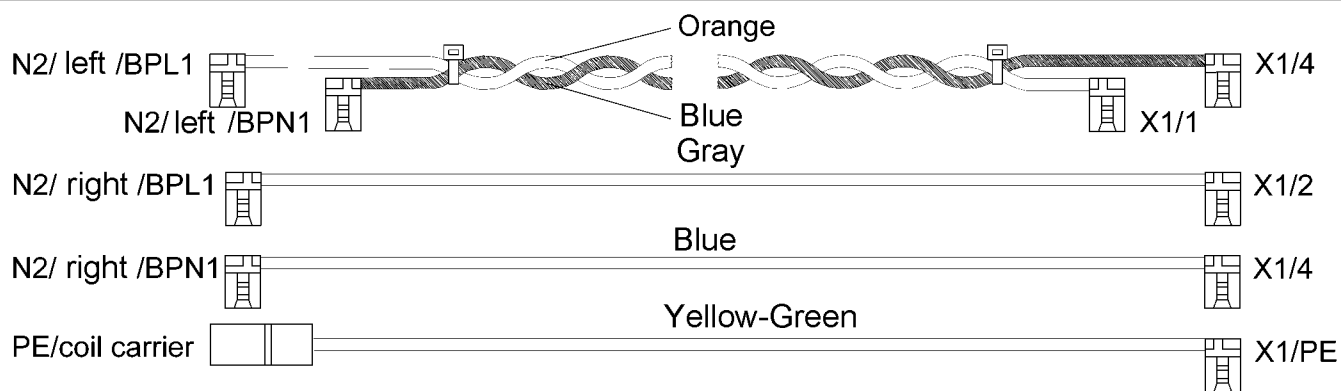

wiring mains terminal  
article number code 387 694 100

view from top

control lines

contact	article number code
induction module left/BC4 - induction module right/BC4	387 729 900
induction module right/BC3 - user interface/BC03	387 202 503
induction module right/BP01 - user interface/BPS02	387 992 300