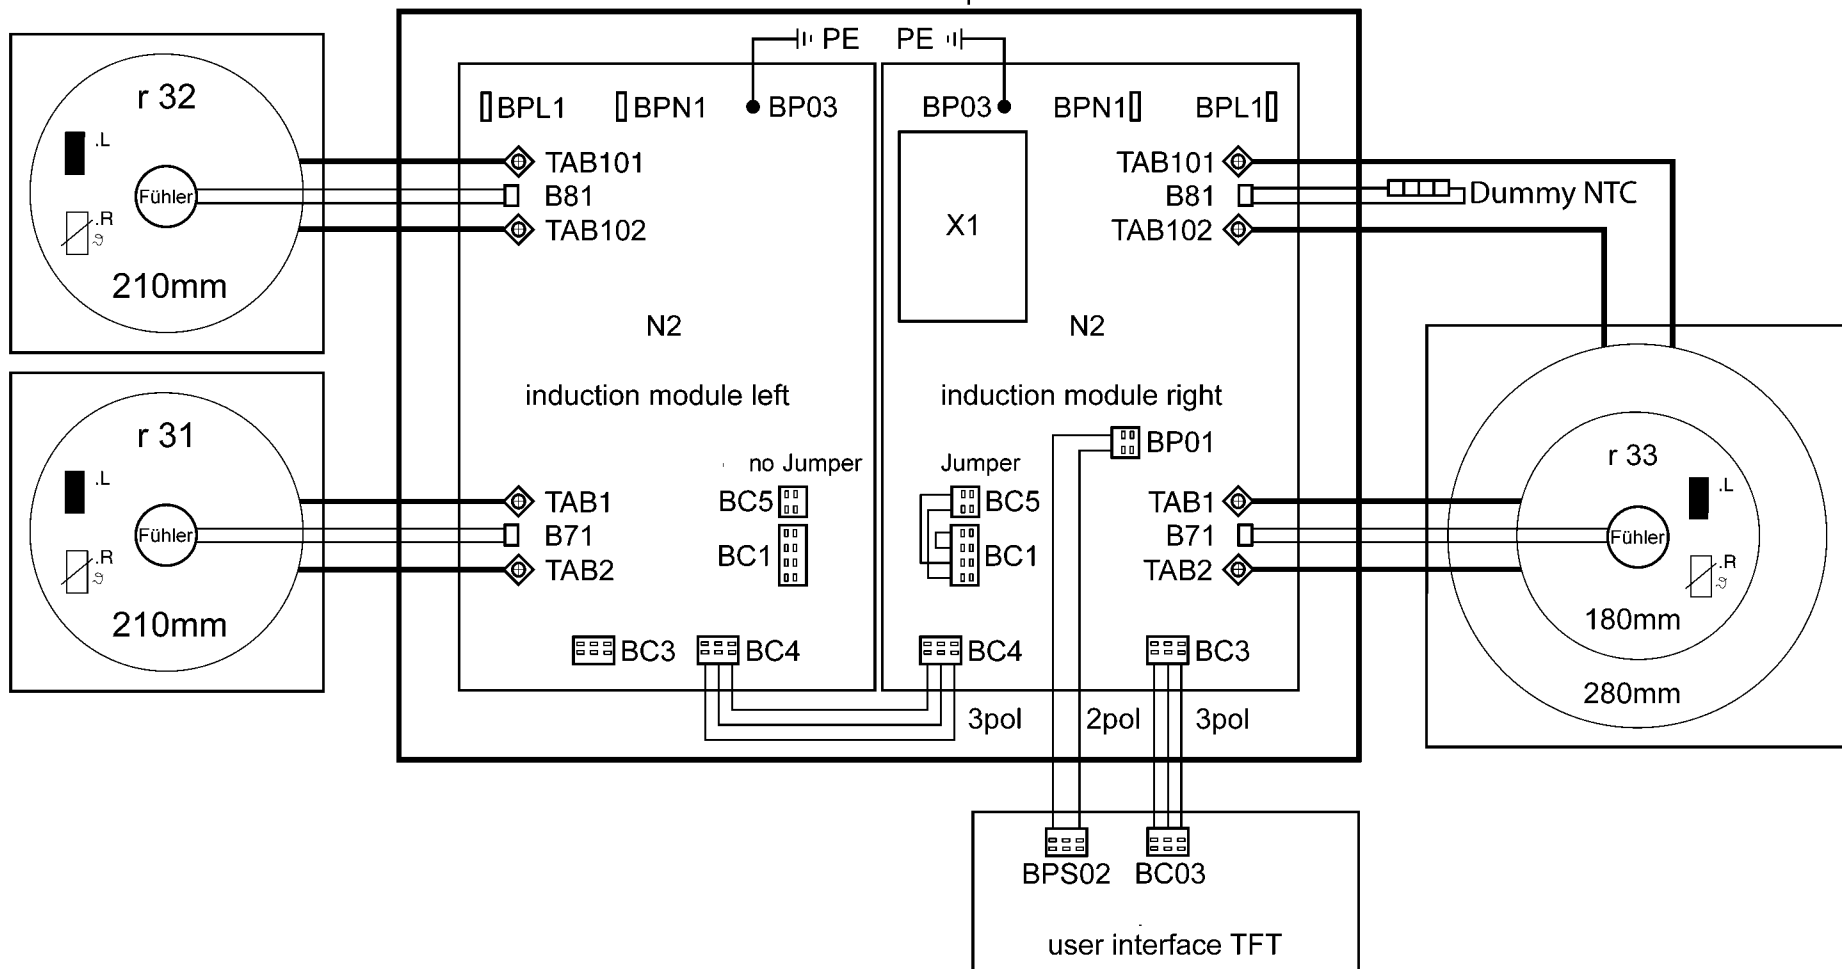

wiring mains terminal  
article number code 387 694 100

view from top

control lines

contact	article number code
induction module left/BC4 - induction module right/BC4	387 729 900
induction module right/BC3 - user interface/BC03	387 202 503
induction module right/BP01 - user interface/BPS02	387 992 300