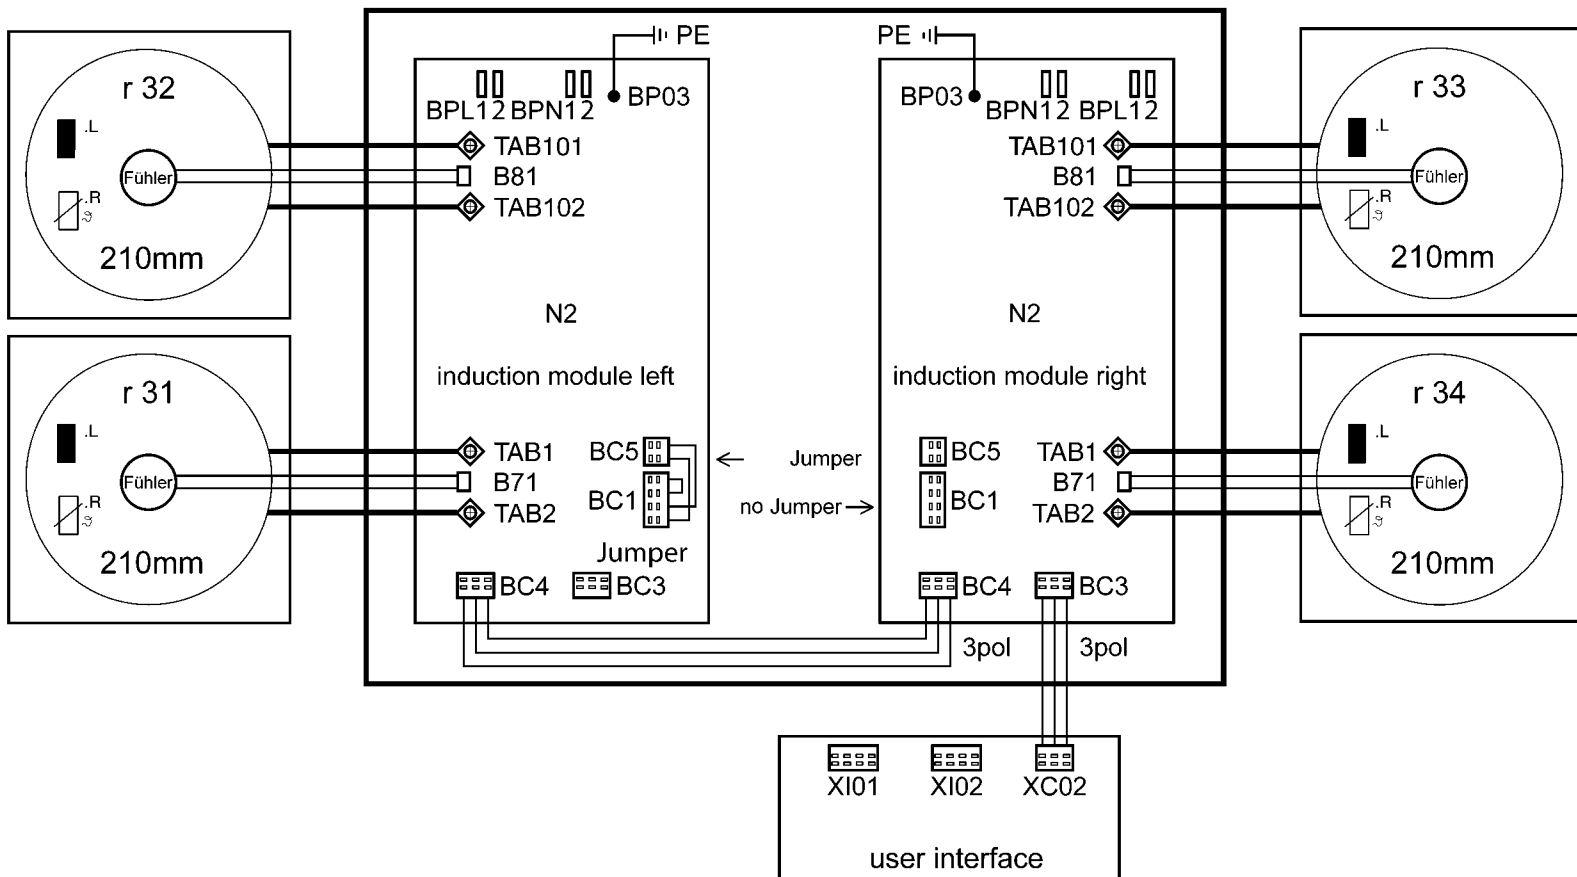

# cable harness 561 3003 00

M2

## view from top

## control lines

contact

article number code

induction module left/BC4 - induction module right/BC4  
 cable harness with ferrite toroid/BC3 - user interface/XC02

387 7299 00  
 561 0351 00