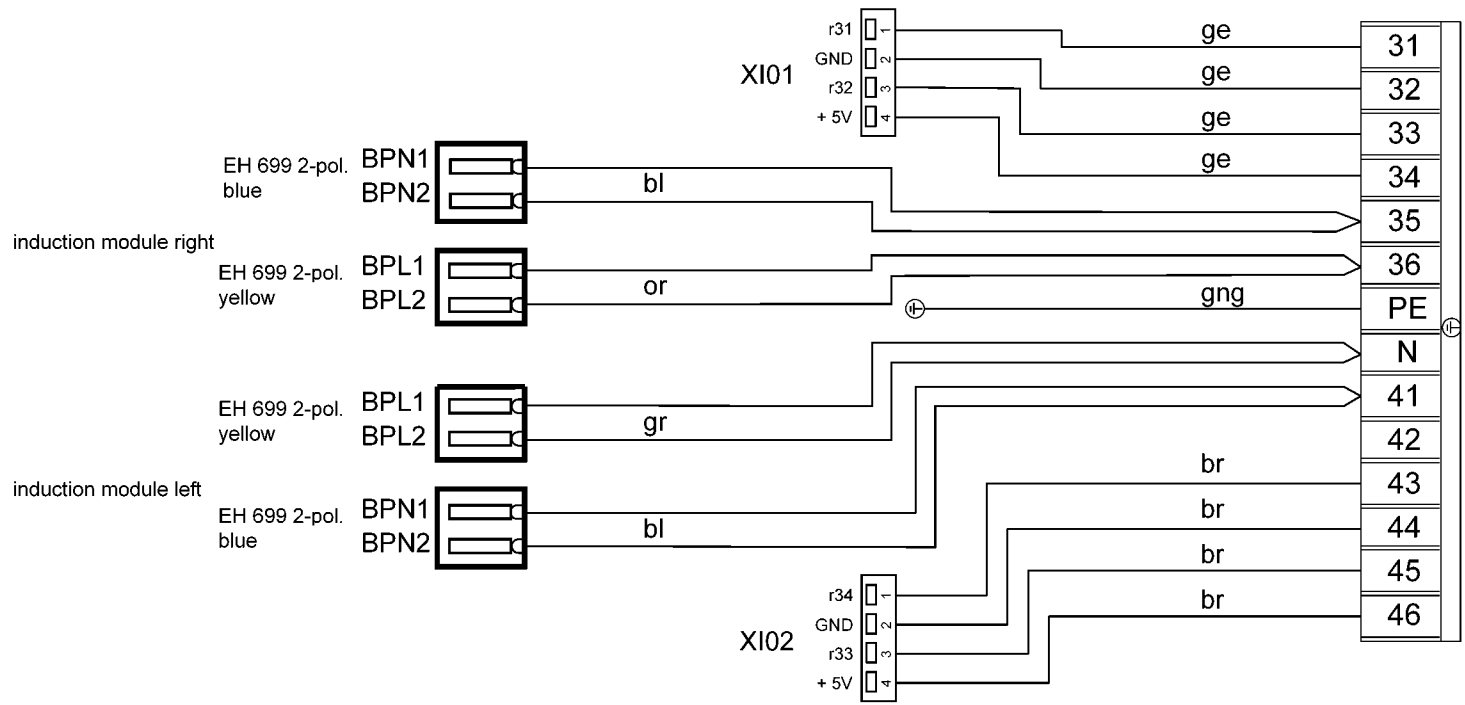

# cable harness 561 3003 00

M2

## view from top

## control lines

contact

article number code

induction module left/BC4 - induction module right/BC4  
 cable harness with ferrite toroid/BC3 - user interface/XC02

387 7299 00  
 561 0351 00