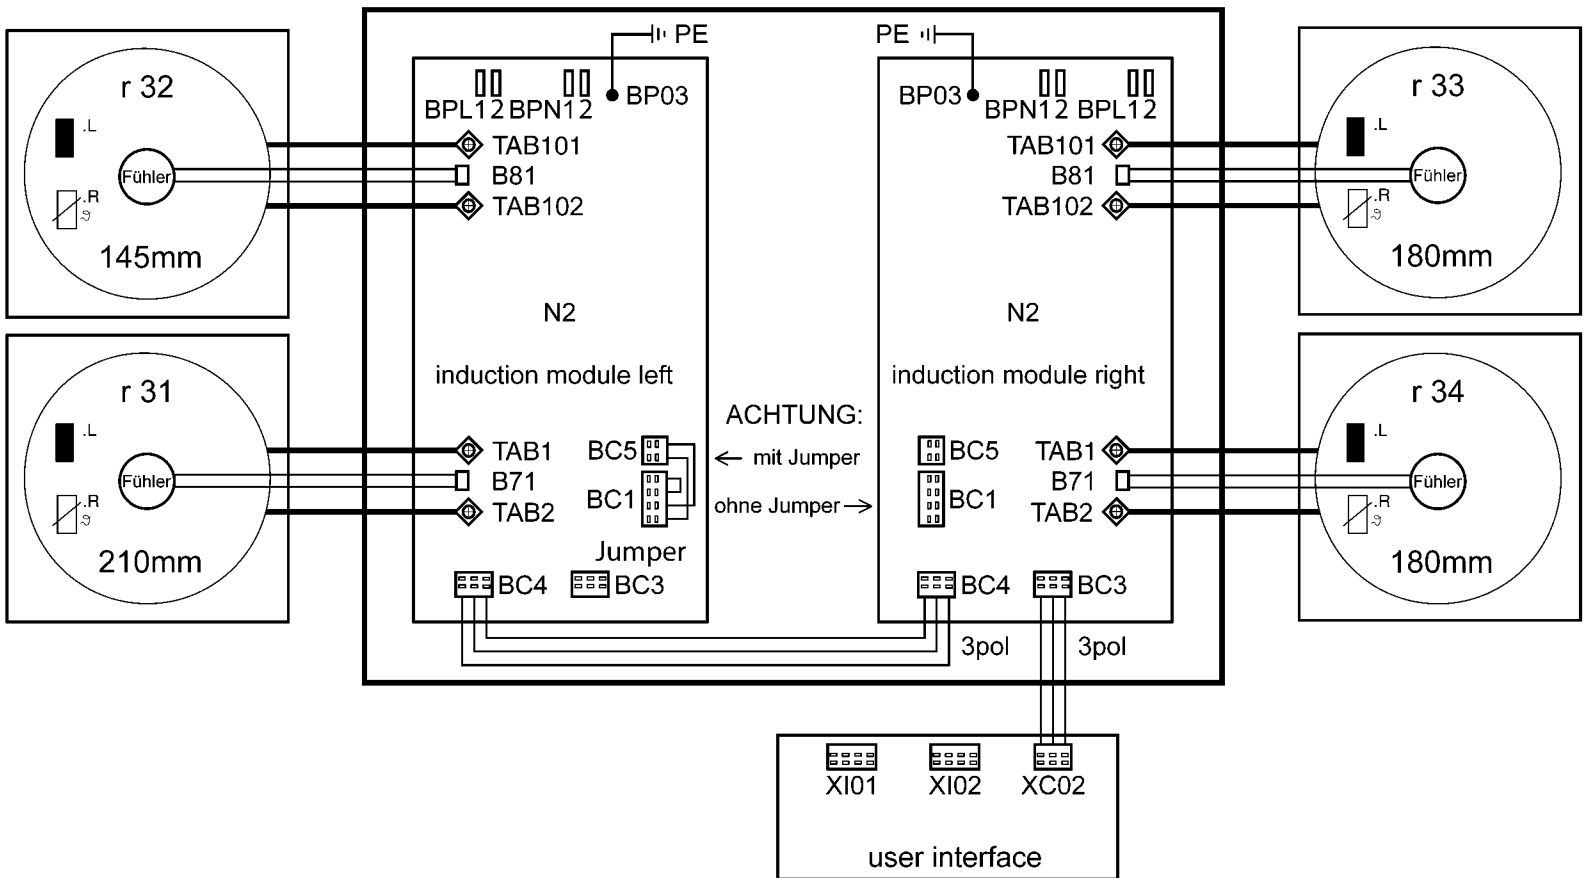

cable harness 561 3003 00

Ansicht von oben!

control lines

contact	article number code
induction module left/BC4 - induction module right/BC4	387 7299 00
cable harness with ferrite toroid/BC3 - user interface/XC02	561 0351 00