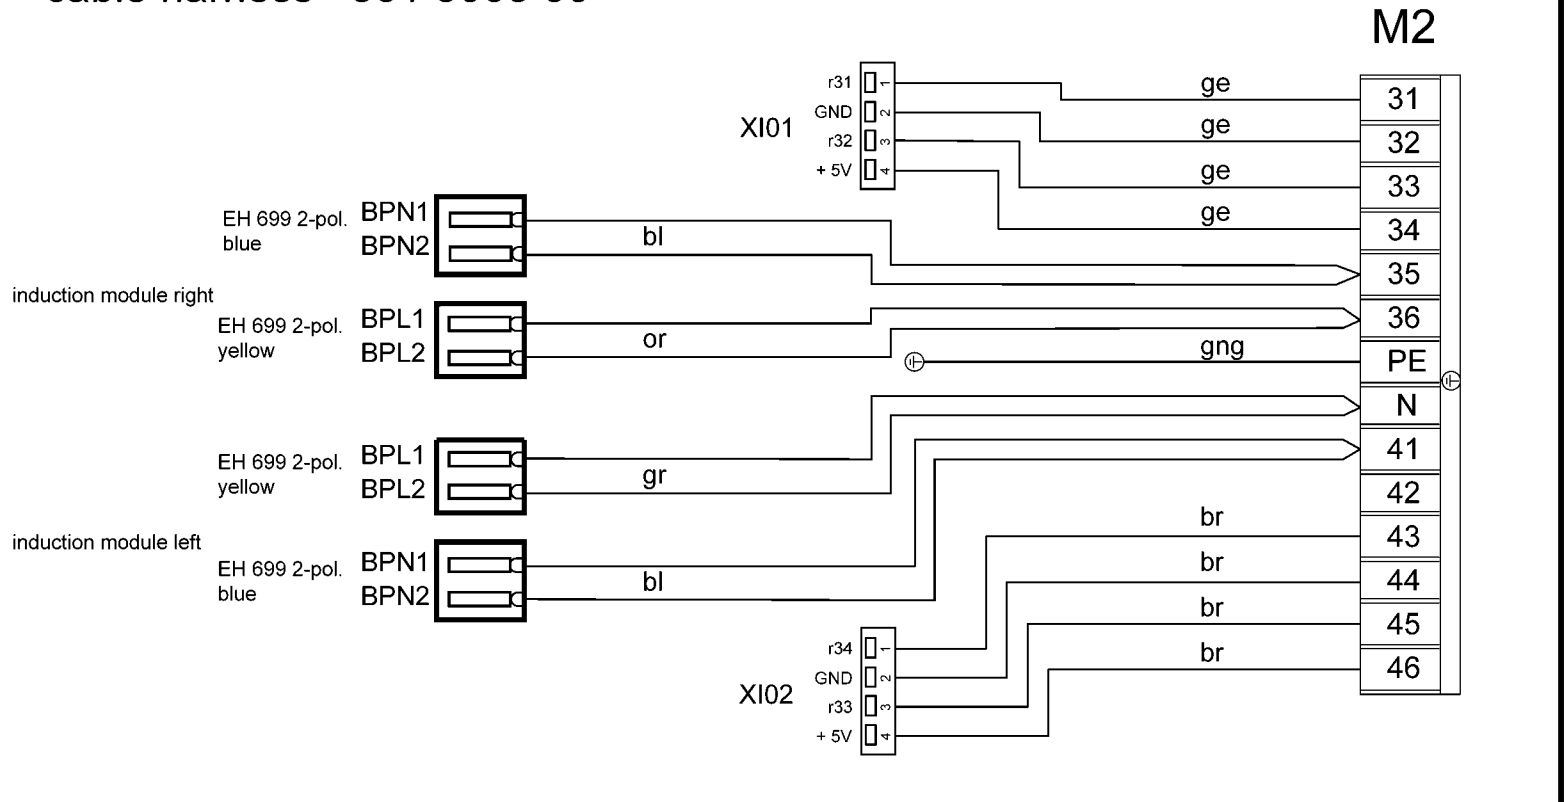

cable harness 561 3003 00

Ansicht von oben!

control lines

contact	article number code
induction module left/BC4 - induction module right/BC4	387 7299 00
cable harness with ferrite toroid/BC3 - user interface/XC02	561 0351 00