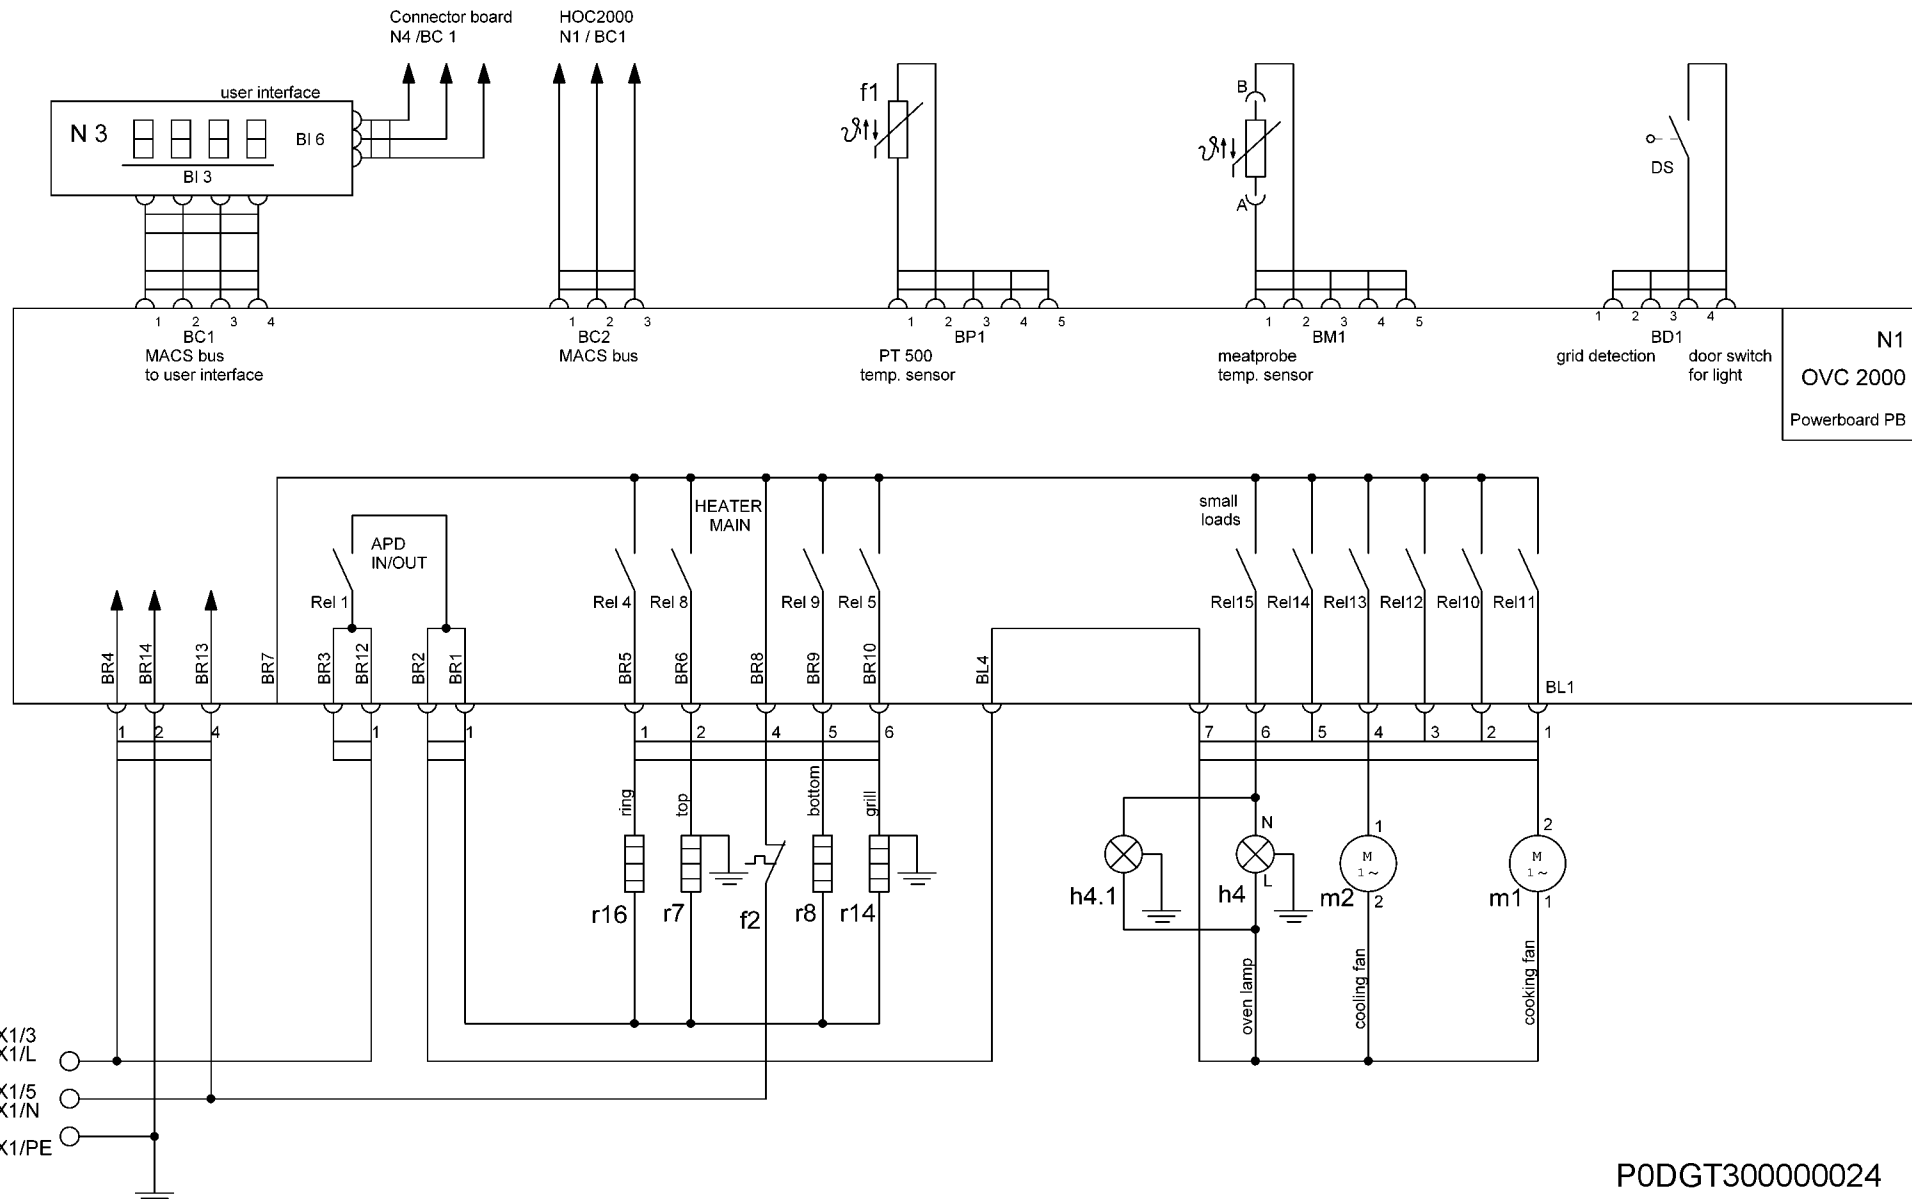

only built-under oven:
(look up the circuit
diagram hob activation)

N1
OVC 2000
Powerboard PB