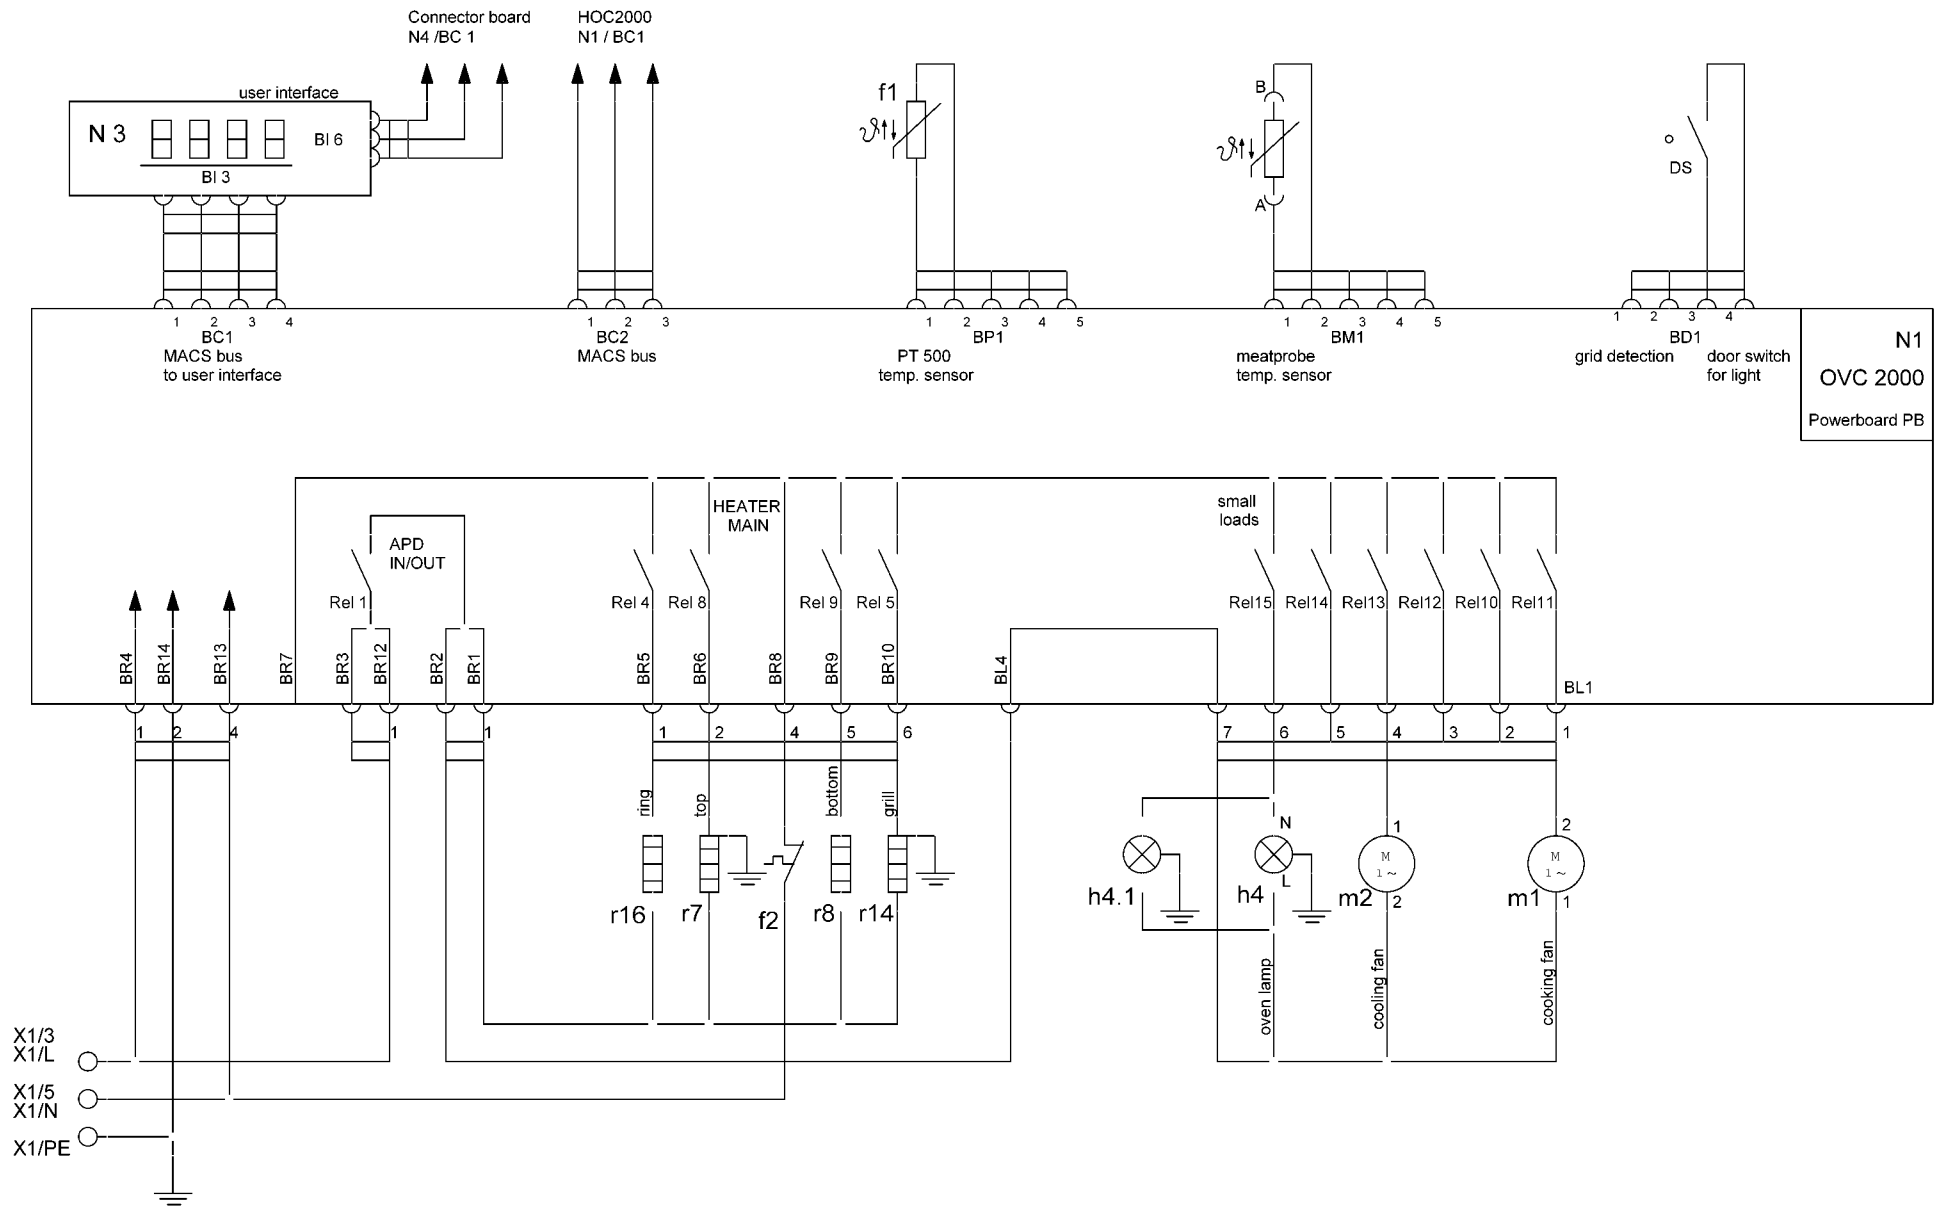

only built-under oven:
 (look up the circuit
 diagram hob activation)

387802500