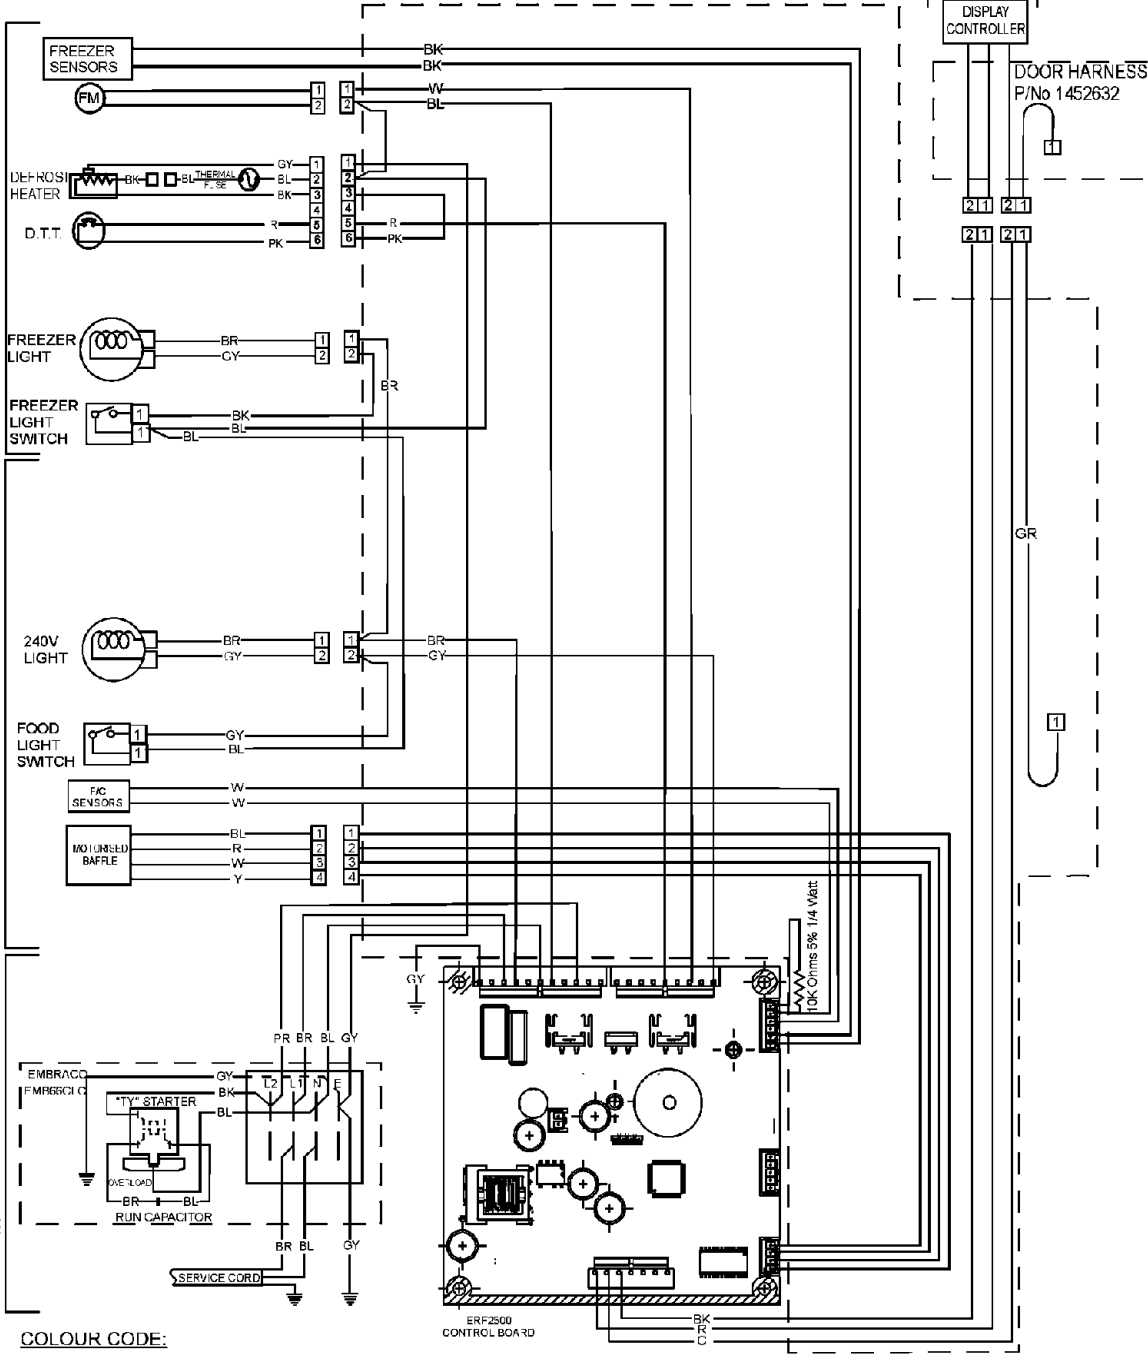

CABINET HARNESS

DOOR

DISPLAY CONTROLLER

DOOR HARNESS P/No 1452632

FREEZER

FOOD COMPARTMENT

MACHINE COMPARTMENT

COLOUR CODE:

- BR : BROWN
- BL : BLUE
- BK : BLACK
- BY : BLACK / YELLOW
- W : WHITE
- O : ORANGE
- R : RED
- PR : PURPLE
- GR : GREY
- PK : PINK
- RB : RED / BLUE
- GY : GREEN / YELLOW