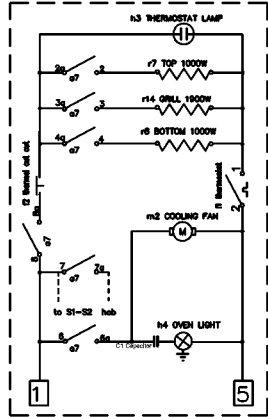

Earth connection energy regulators

See hob assembly

27	
26	1 Connector oven lamp 40W
25	
24	
23	
22	
21	1 Main switch/ oven function
20	1 THERMOSTAT
19	
18	
17	
16	1 TERMINAL STRIP 6 PINS SWAP
15	1 OVENLAMP TOP
14	1 CONTROL LAMP
13	1
12	1 Cooling fan
11	1
10	
9	
8	
7	1 THERMAL CUT OUT
6	
5	
4	
3	
2	1 HEATINGELE TOP 1000/1500W
1	1 HEATINGELE LINER 1000W
POS/No	Components