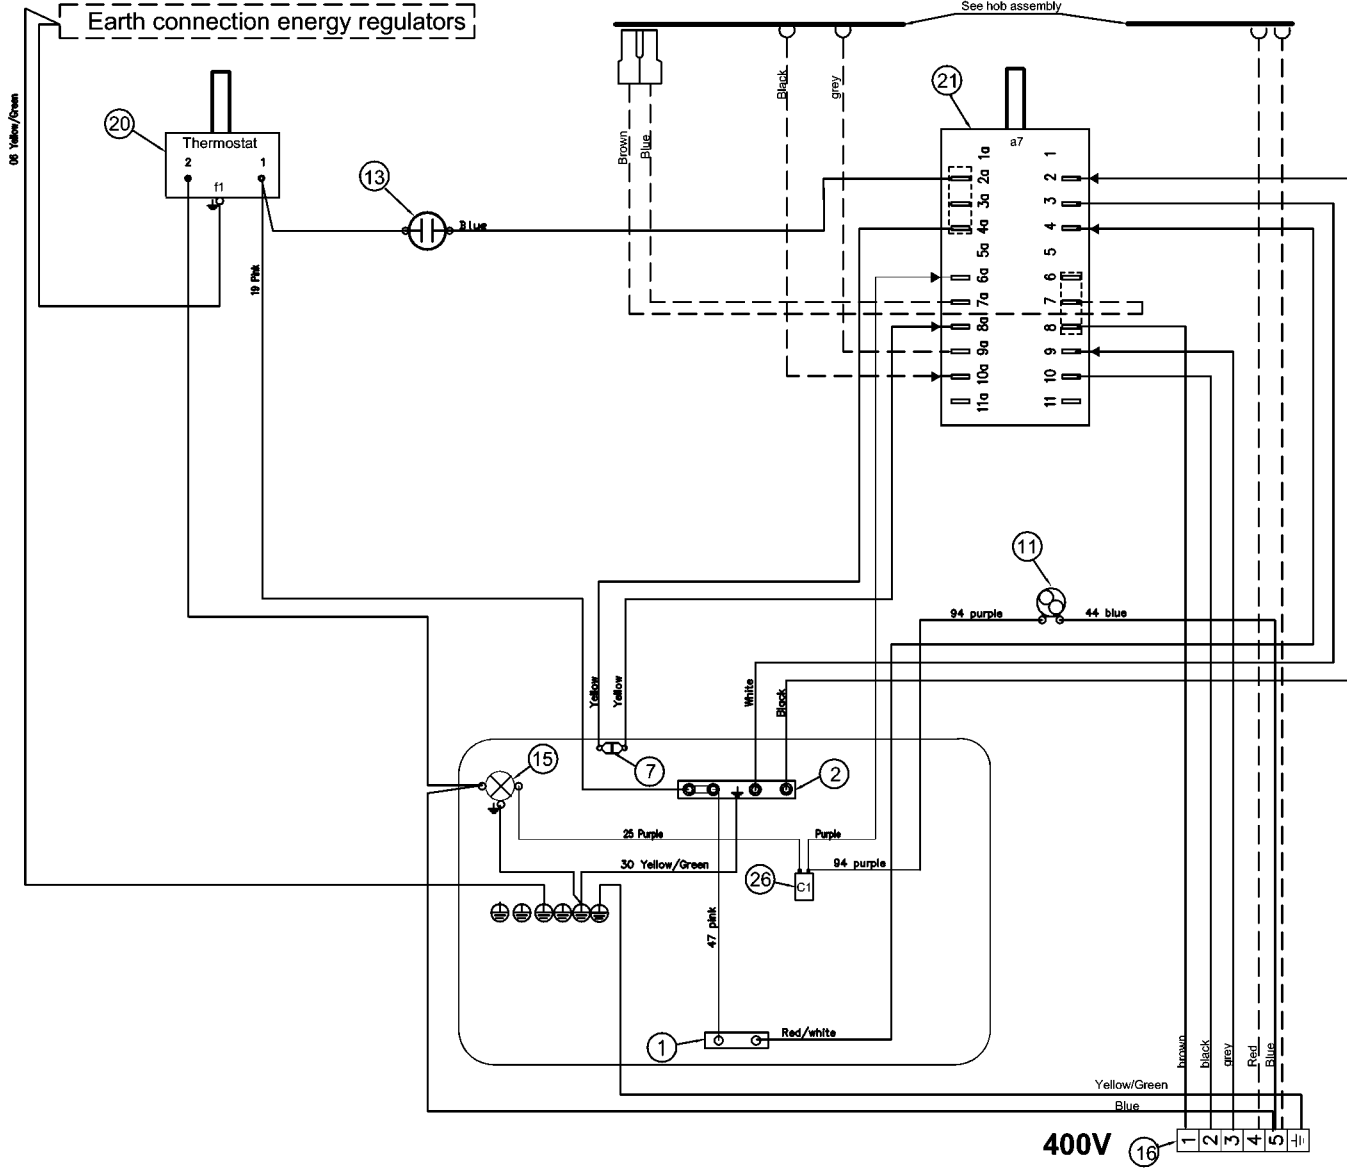

Earth connection energy regulators

See hob assembly

27	
26	1 Connector oven lamp 40W
25	
24	
23	
22	
21	1 Main switch/ oven function
20	1 THERMOSTAT
19	
18	
17	
16	1 TERMINAL STRIP 6 PINS SWAP
15	1 OVENLAMP TOP
14	1 CONTROL LAMP
13	1
12	1 Cooling fan
11	1
10	
9	
8	
7	1 THERMAL CUT OUT
6	
5	
4	
3	
2	1 HEATINGELE TOP 1000/1500W
1	1 HEATINGELE LINER 1000W
POS/No	Components