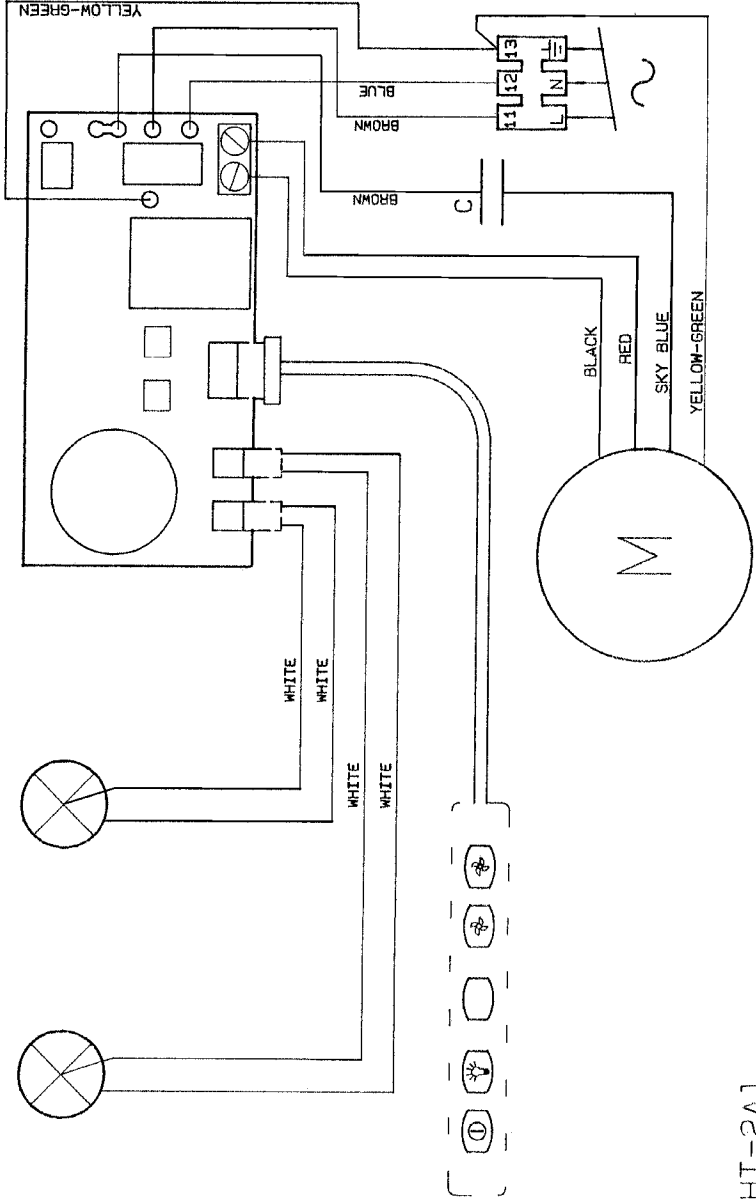

40

65

Var-HT-2A1

R = 2,5

YELLOW-GREEN

BROWN

BROWN

BLUE

BLACK

RED

SKY BLUE

YELLOW-GREEN

WHITE

WHITE

WHITE

WHITE