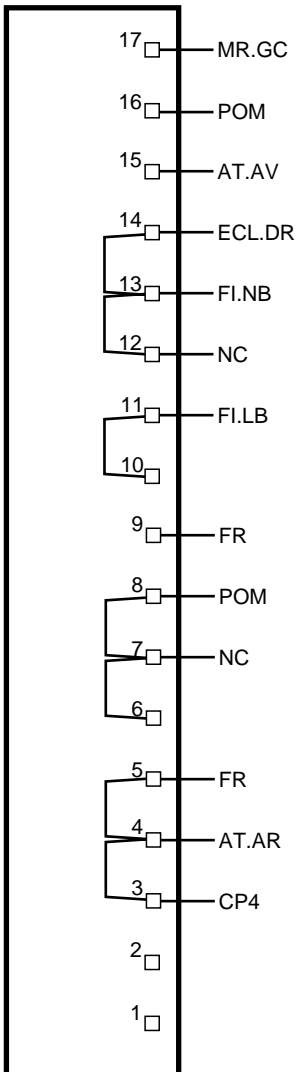

STEAM OVEN

JDG900E
 JDG900E1
 H234EX1N1

JUNO

WIRING DIAGRAM

BOR

POM

MR

CPU

CP

KX1

T0838595 C

NC

AT

FI

FR

ECL

LEGEND

- AT : THERMO-ELECT.ACTIVATOR
- BOR : TERMINAL
- CPU : ELECTRONIC CARD
- CP : MICROSWITCH
- ECL : LIGHT
- FI : FILTER NOISE
- FR : GENERATOR
- KX1 : KLIXON
- MR : TURBINE
- NC : HEATING MAT
- POM : PUMP