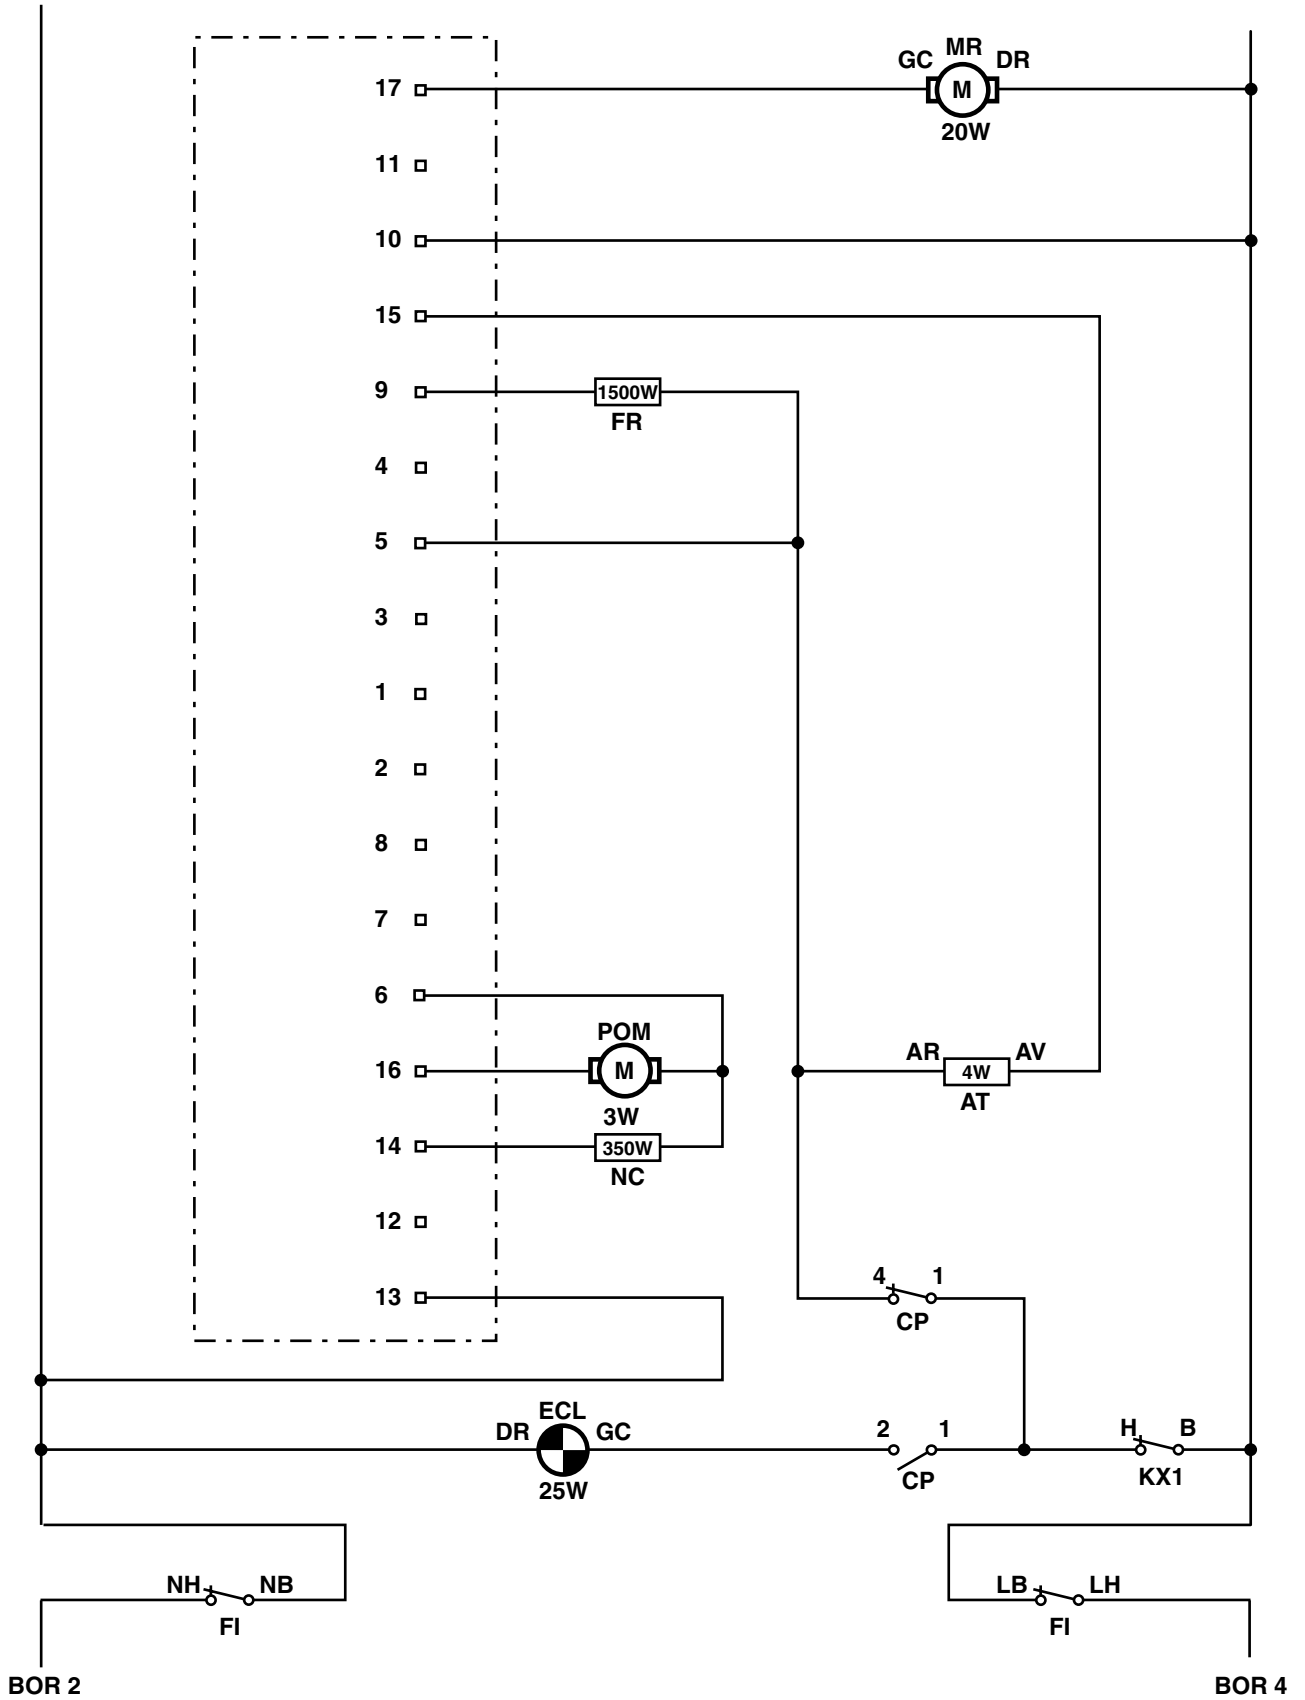

STEAM OVEN

JDG900E

JDG900E1

H234EX1N1

JUNO

BASIC
DIAGRAM

FO838595P

7X0573