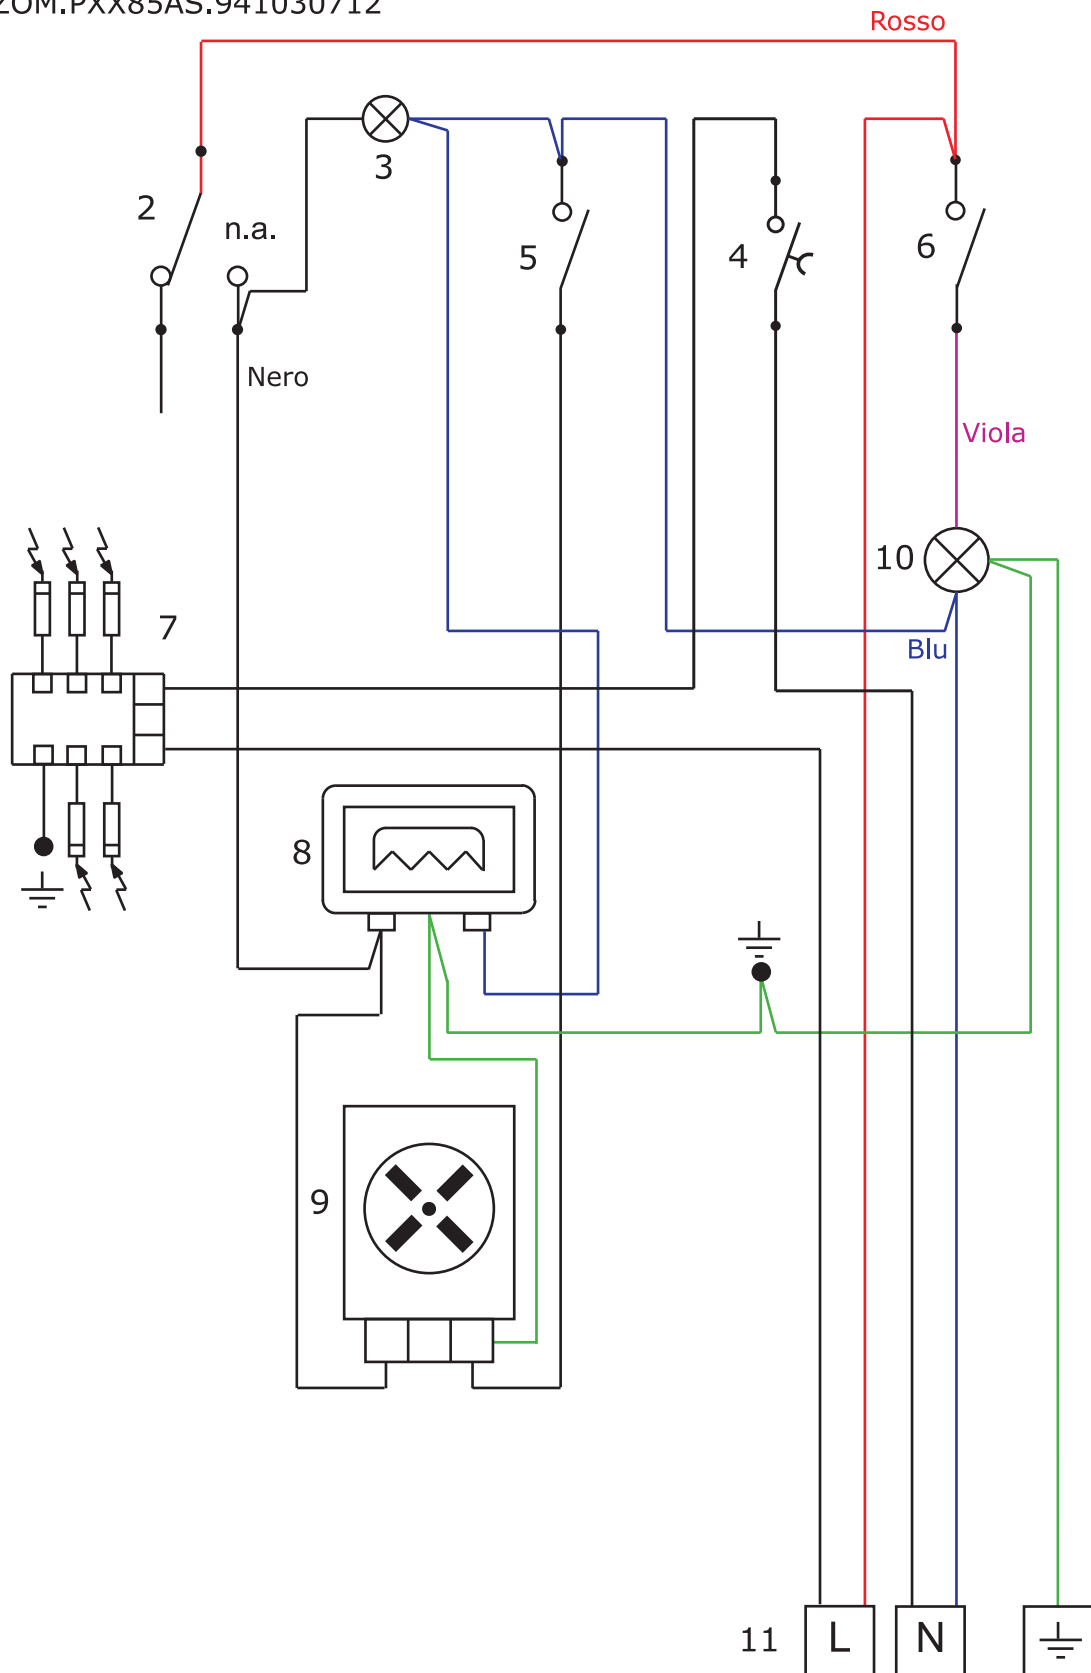

185 GE - Gir. - CE - Cod.511702 Terim
 916370ZOM.PXX85AS.941030712

- | | |
|------------------------------------|--------------------------|
| 1 Switch for oven ignition | 7 Igniter |
| 2 Microdeviator for Electric Grill | 8 Grill heating element |
| 3 Warning light | 9 Turnspit motor |
| 4 Switches for ignition | 10 Oven lamp |
| 5 Switch for turnspit | 11 Supply terminal board |
| 6 Oven light switch | |