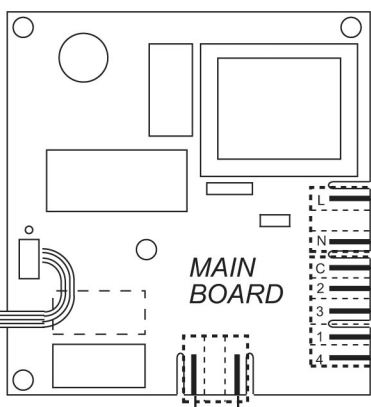

R.F.I. FILTER

SEL0116886

BLUE
BROWN

ATTENTION!:
 ADDITIONAL LAMPS ONLY PRESENT ON THE VERSIONS WITH 4 LAMPS

Diagram showing four lamp connection points. Each lamp has two terminals labeled 1 and 2. The connections are: GREY to terminal 1 and WHITE to terminal 2. The lamp colors are GREY, WHITE, GREY, WHITE, GREY, WHITE, GREY, WHITE.