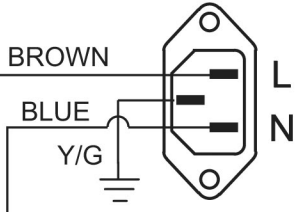

R.F.I. FILTER

SEL0116886

BLUE
BROWN

ATTENTION!:
 ADDITIONAL LAMPS ONLY PRESENT ON THE VERSIONS WITH 4 LAMPS

Diagram showing four lamp connection points. Each lamp has two terminals labeled 1 and 2. The connections are: GREY to terminal 1 and WHITE to terminal 2. The lamp colors are GREY, WHITE, GREY, WHITE, GREY, WHITE, GREY, WHITE.