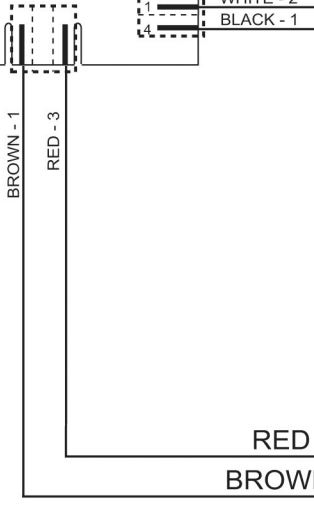

R.F.I. FILTER

SEL0116886

BLUE
BROWN

ATTENTION!:
 ADDITIONAL LAMPS ONLY PRESENT ON THE VERSIONS WITH 4 LAMPS

Diagram showing four lamp connection points. Each lamp has two terminals labeled 1 and 2. The connections are: GREY to terminal 1 and WHITE to terminal 2. The lamp colors are GREY, WHITE, GREY, WHITE, GREY, WHITE, GREY, WHITE.