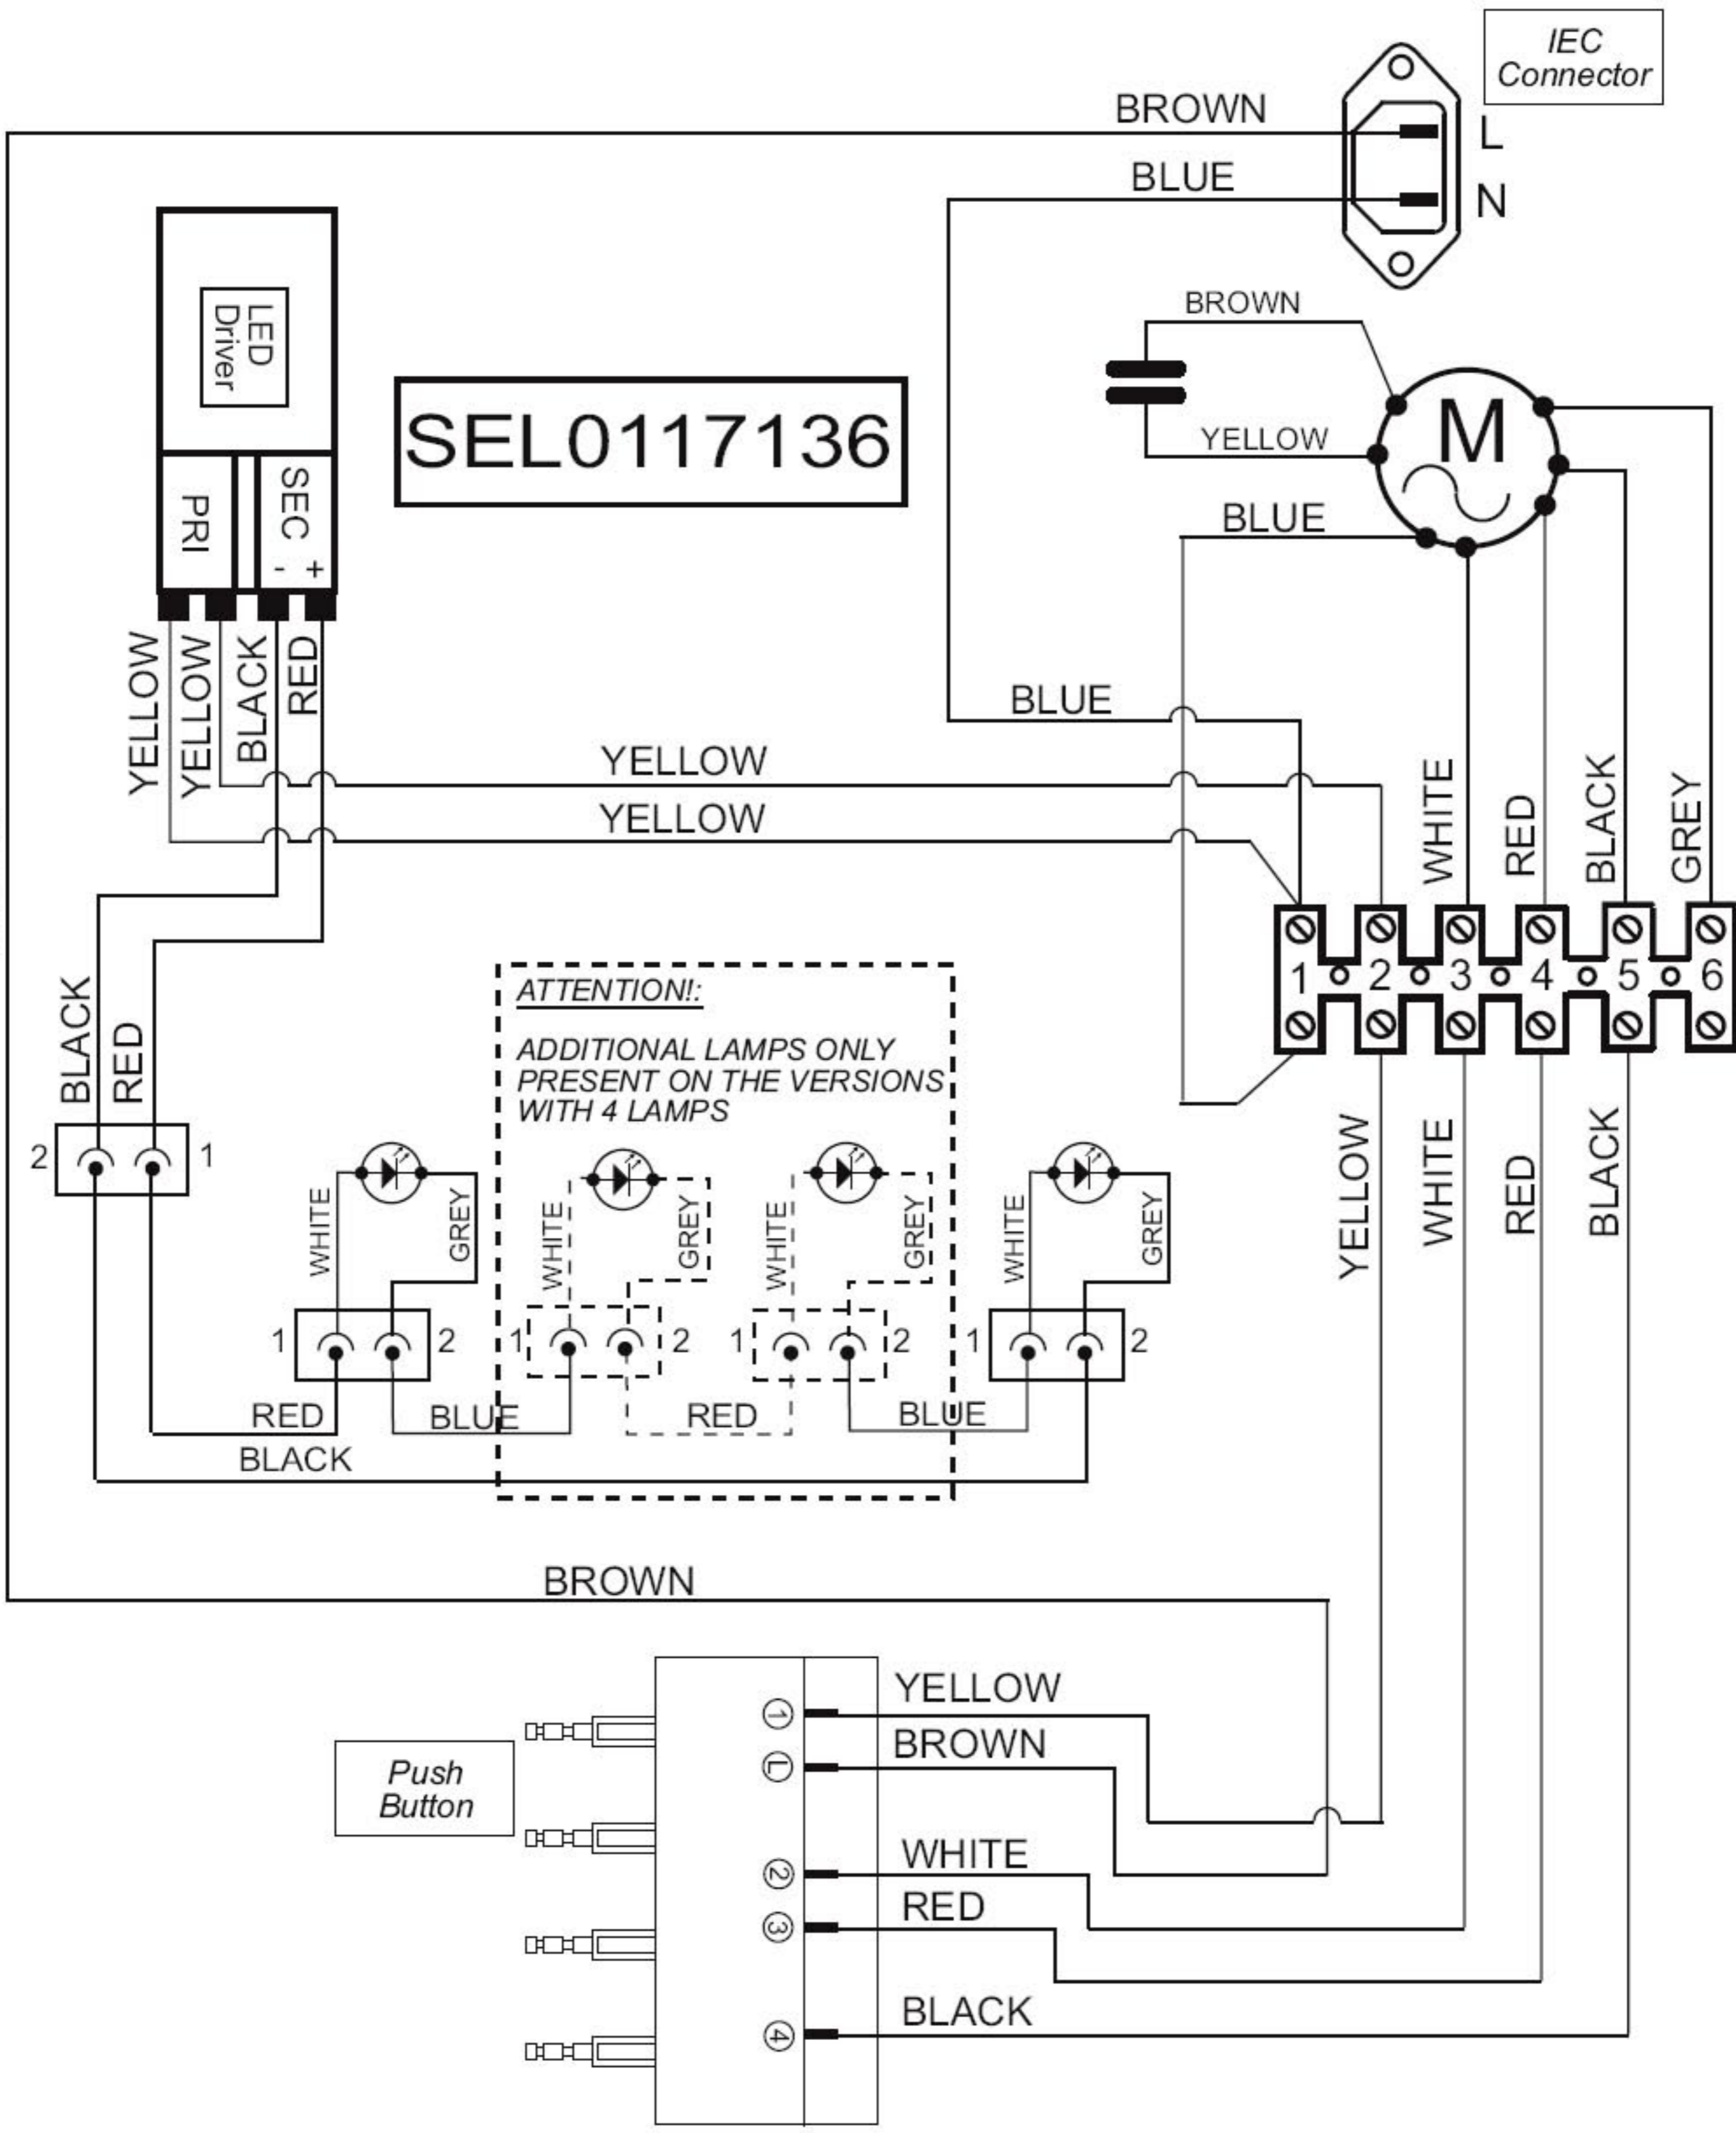

BROWN

SEL0117136

IEC Connector

ATTENTION!:
 ADDITIONAL LAMPS ONLY
 PRESENT ON THE VERSIONS
 WITH 4 LAMPS

Push Button

① YELLOW
 ② BROWN
 ③ WHITE
 ④ RED
 BLACK