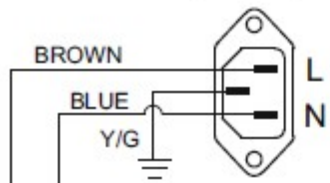

R.F.I. FILTER

MAIN BOARD

- BROWN - 3
- BLUE - 1
- BLUE - 5
- RED - 4
- GREY - 3
- WHITE - 2
- BLACK - 1

USER INTERFACE

SEL0105609

BROWN
RED

ATTENTION!

ADDITIONAL LAMPS ONLY PRESENT ON THE VERSIONS WITH 4 LAMPS