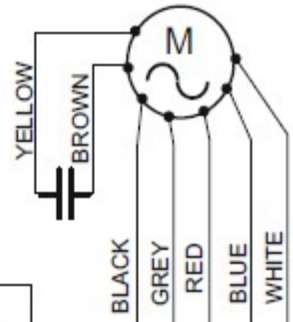

R.F.I. FILTER

MAIN BOARD

- BROWN - 3
- BLUE - 1
- BLUE - 5
- RED - 4
- GREY - 3
- WHITE - 2
- BLACK - 1

USER INTERFACE

SEL0105609

BROWN
RED

ATTENTION!

ADDITIONAL LAMPS ONLY PRESENT ON THE VERSIONS WITH 4 LAMPS