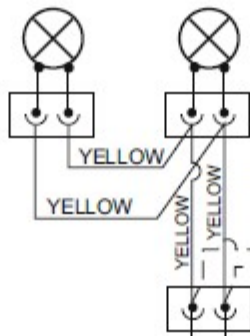

R.F.I. FILTER

MAIN BOARD

- BROWN - 3
- BLUE - 1
- BLUE - 5
- RED - 4
- GREY - 3
- WHITE - 2
- BLACK - 1

USER INTERFACE

SEL0105609

BROWN
RED

ATTENTION!

ADDITIONAL LAMPS ONLY PRESENT ON THE VERSIONS WITH 4 LAMPS