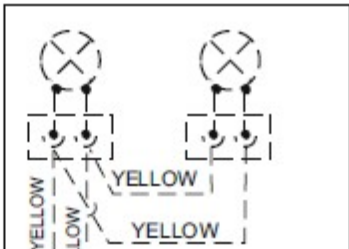

R.F.I. FILTER

MAIN BOARD

- BROWN - 3
- BLUE - 1
- BLUE - 5
- RED - 4
- GREY - 3
- WHITE - 2
- BLACK - 1

USER INTERFACE

SEL0105609

BROWN
RED

ATTENTION!

ADDITIONAL LAMPS ONLY PRESENT ON THE VERSIONS WITH 4 LAMPS