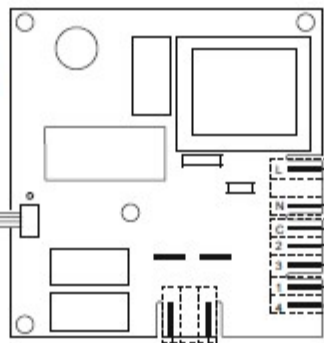

R.F.I. FILTER

MAIN BOARD

- BROWN - 3
- BLUE - 1
- BLUE - 5
- RED - 4
- GREY - 3
- WHITE - 2
- BLACK - 1

USER INTERFACE

SEL0105609

BROWN
RED

ATTENTION!

ADDITIONAL LAMPS ONLY PRESENT ON THE VERSIONS WITH 4 LAMPS