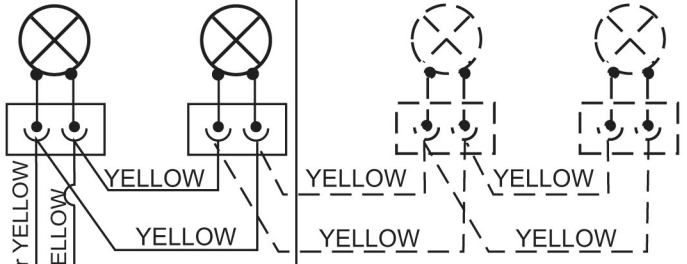

R.F.I. FILTER

SEL0080771

BLUE
BROWN

TOROID Ø 26
3 INPUTS

BROWN - 1
RED - 3

BROWN
RED

BROWN
RED

YELLOW
YELLOW

BLUE or YELLOW
BROWN or YELLOW

ATTENTION!
ADDITIONAL LAMPS ONLY
PRESENT ON THE VERSIONS
WITH 4 LAMPS