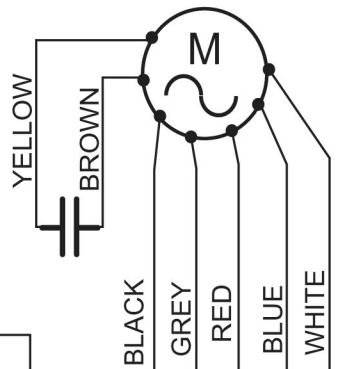

R.F.I. FILTER

SEL0080771

BLUE
BROWN

TOROID Ø 26
3 INPUTS

BROWN - 1
RED - 3

BROWN
RED

BROWN
RED

YELLOW
YELLOW

BLUE or YELLOW
BROWN or YELLOW

ATTENTION!
ADDITIONAL LAMPS ONLY
PRESENT ON THE VERSIONS
WITH 4 LAMPS