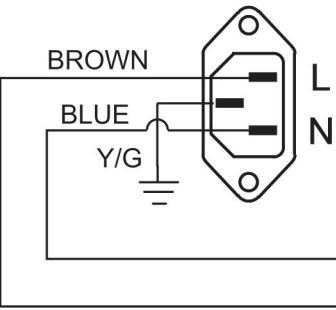

R.F.I. FILTER

SEL0080771

BLUE
BROWN

TOROID Ø 26
3 INPUTS

BROWN - 1
RED - 3

BROWN
RED

BROWN
RED

YELLOW
YELLOW

BLUE or YELLOW
BROWN or YELLOW

ATTENTION!
ADDITIONAL LAMPS ONLY
PRESENT ON THE VERSIONS
WITH 4 LAMPS