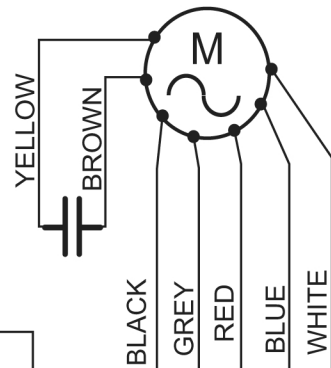

R.F.I. FILTER

MAIN BOARD

SEL0093709