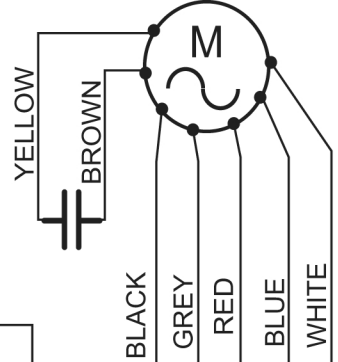

R.F.I.  
FILTER

BLUE  
BROWN

MAIN  
BOARD

- BROWN - 3
- BLUE - 1
- BLUE - 5
- RED - 4
- GREY - 3
- WHITE - 2
- BLACK - 1

USER  
INTERFACE

WHITE - 1  
BLACK - 3

LED  
Driver

- RED
- BLACK
- WHITE - 1
- BLACK - 3

**SEL0094736**

**ATTENTION!:**  
ADDITIONAL LAMPS ONLY  
PRESENT ON THE VERSIONS  
WITH 4 LAMPS