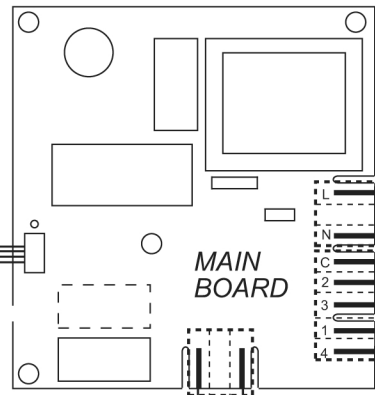

R.F.I.  
FILTER

BLUE  
BROWN

MAIN  
BOARD

- BROWN - 3
- BLUE - 1
- BLUE - 5
- RED - 4
- GREY - 3
- WHITE - 2
- BLACK - 1

USER  
INTERFACE

WHITE - 1  
BLACK - 3

LED  
Driver

- RED
- BLACK
- WHITE - 1
- BLACK - 3

**SEL0094736**

**ATTENTION!:**  
ADDITIONAL LAMPS ONLY  
PRESENT ON THE VERSIONS  
WITH 4 LAMPS