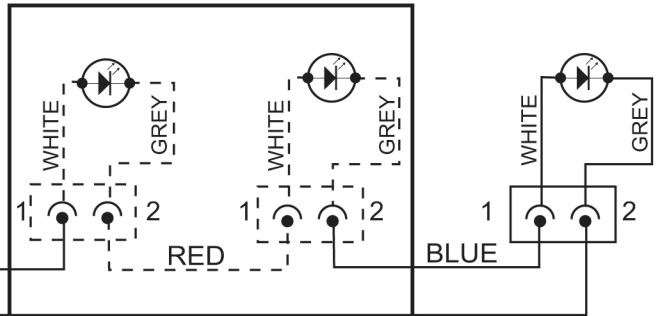

R.F.I.  
FILTER

BLUE  
BROWN

MAIN  
BOARD

- BROWN - 3
- BLUE - 1
- BLUE - 5
- RED - 4
- GREY - 3
- WHITE - 2
- BLACK - 1

USER  
INTERFACE

WHITE - 1  
BLACK - 3

LED  
Driver

- RED
- BLACK
- WHITE - 1
- BLACK - 3

**SEL0094736**

**ATTENTION!:**  
ADDITIONAL LAMPS ONLY  
PRESENT ON THE VERSIONS  
WITH 4 LAMPS