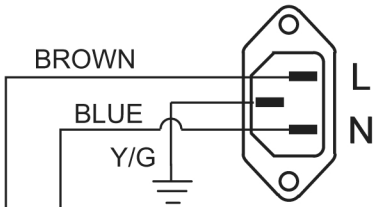

R.F.I.  
FILTER

BLUE  
BROWN

MAIN  
BOARD

- BROWN - 3
- BLUE - 1
- BLUE - 5
- RED - 4
- GREY - 3
- WHITE - 2
- BLACK - 1

USER  
INTERFACE

WHITE - 1  
BLACK - 3

LED  
Driver

- RED
- BLACK
- WHITE - 1
- BLACK - 3