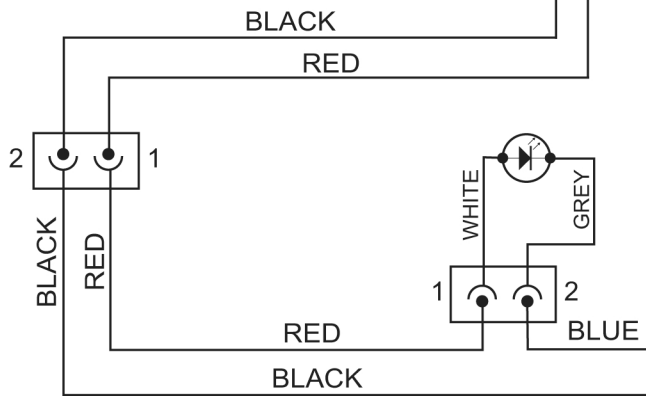

R.F.I.  
FILTER

BLUE  
BROWN

MAIN  
BOARD

- BROWN - 3
- BLUE - 1
- BLUE - 5
- RED - 4
- GREY - 3
- WHITE - 2
- BLACK - 1

USER  
INTERFACE

WHITE - 1  
BLACK - 3

LED  
Driver

- RED
- BLACK
- WHITE - 1
- BLACK - 3

**SEL0094736**

**ATTENTION!:**  
ADDITIONAL LAMPS ONLY  
PRESENT ON THE VERSIONS  
WITH 4 LAMPS