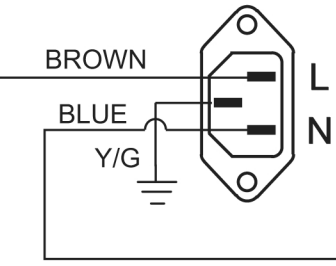

R.F.I.
FILTER

SEL0059888

BLUE
BROWN

- BROWN - 3
- BLUE - 1
- BLUE - 5
- RED - 4
- GREY - 3
- WHITE - 2
- BLACK - 1

BROWN
RED

ATTENTION!:
ADDITIONAL LAMPS ONLY
PRESENT ON THE VERSIONS
WITH 4 LAMPS