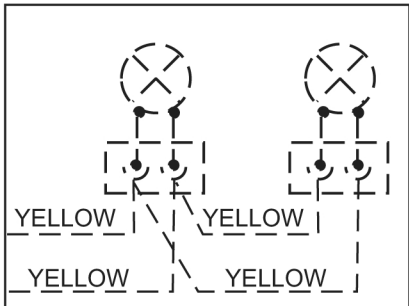

R.F.I.
FILTER

SEL0059888

BLUE
BROWN

- BROWN - 3
- BLUE - 1
- BLUE - 5
- RED - 4
- GREY - 3
- WHITE - 2
- BLACK - 1

BROWN
RED

ATTENTION!:
ADDITIONAL LAMPS ONLY
PRESENT ON THE VERSIONS
WITH 4 LAMPS