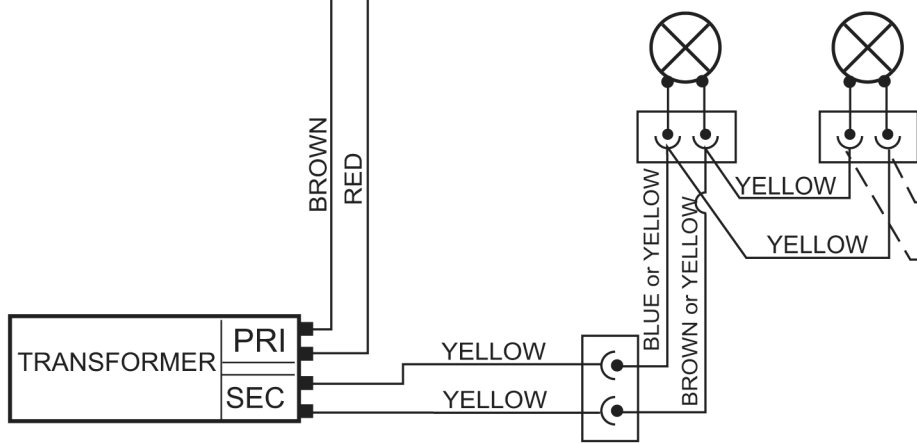

R.F.I.
FILTER

SEL0059888

BLUE
BROWN

- BROWN - 3
- BLUE - 1
- BLUE - 5
- RED - 4
- GREY - 3
- WHITE - 2
- BLACK - 1

BROWN
RED

ATTENTION!:
ADDITIONAL LAMPS ONLY
PRESENT ON THE VERSIONS
WITH 4 LAMPS