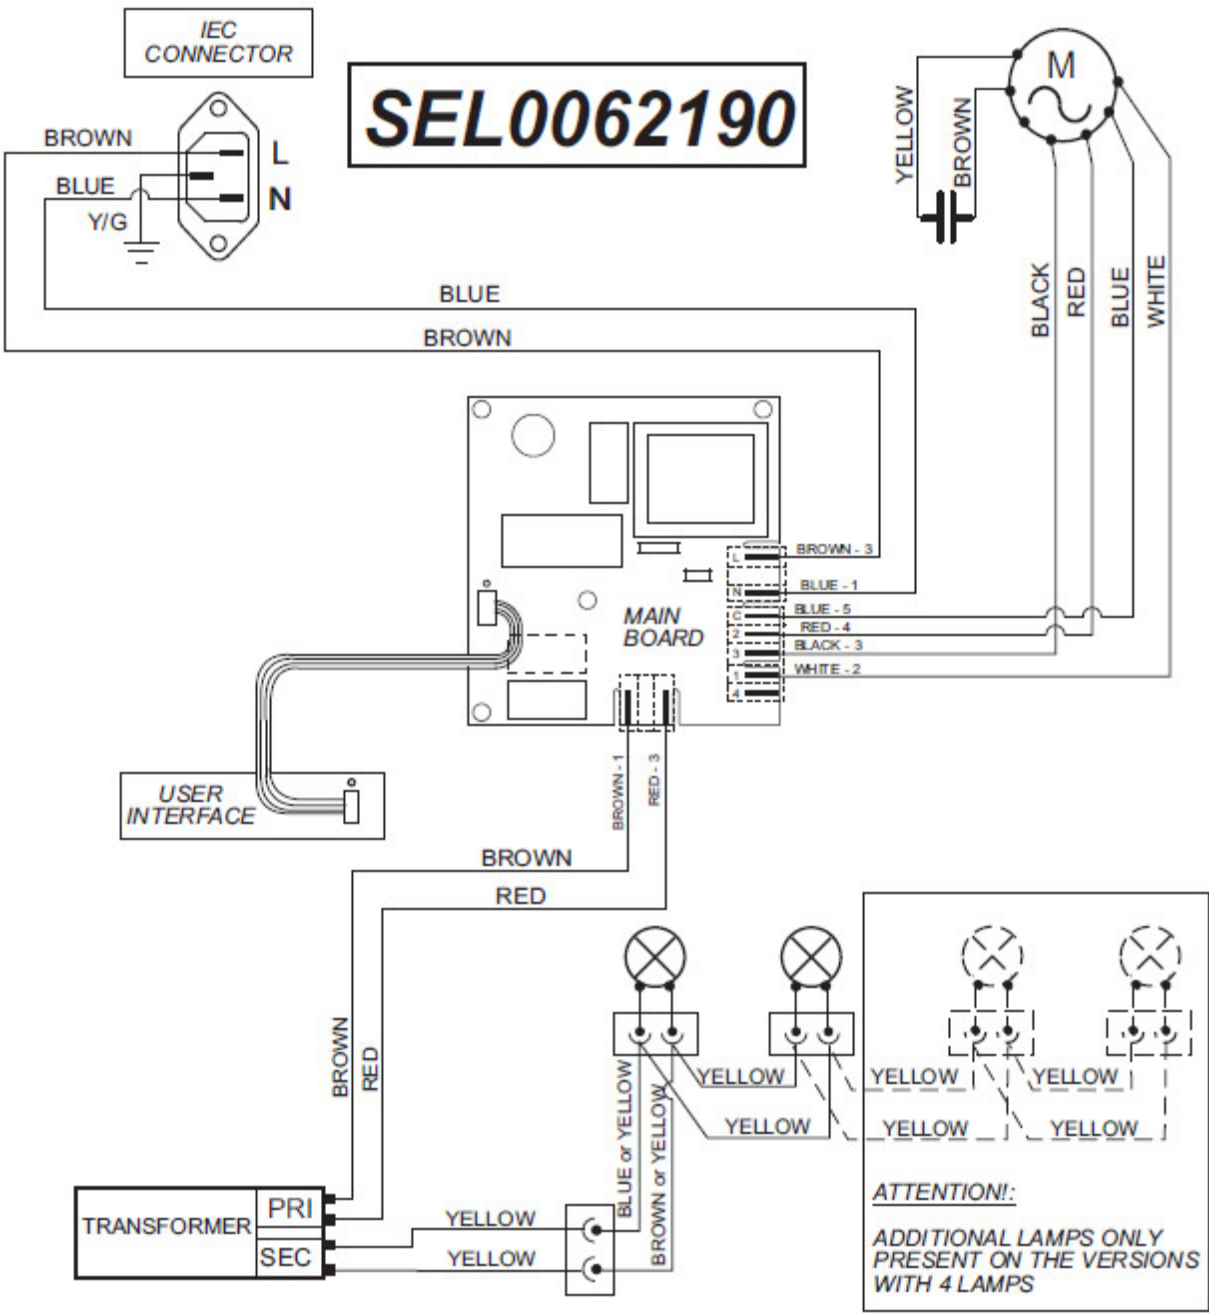

IEC CONNECTOR

SEL0062190

ATTENTION!:
ADDITIONAL LAMPS ONLY
PRESENT ON THE VERSIONS
WITH 4 LAMPS