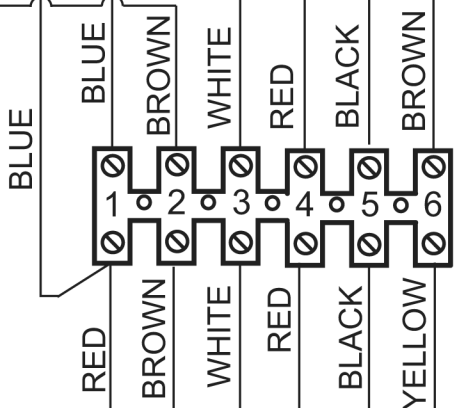

IEC CONNECTOR

SEL0067930

Push Button

ATTENTION!:

ADDITIONAL LAMPS ONLY PRESENT ON THE VERSIONS WITH 4 LAMPS