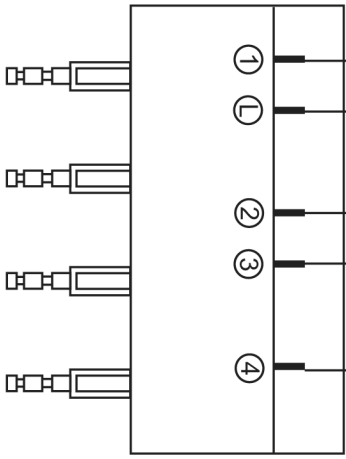

IEC CONNECTOR

SEL0067930

Push Button

ATTENTION!:

ADDITIONAL LAMPS ONLY PRESENT ON THE VERSIONS WITH 4 LAMPS