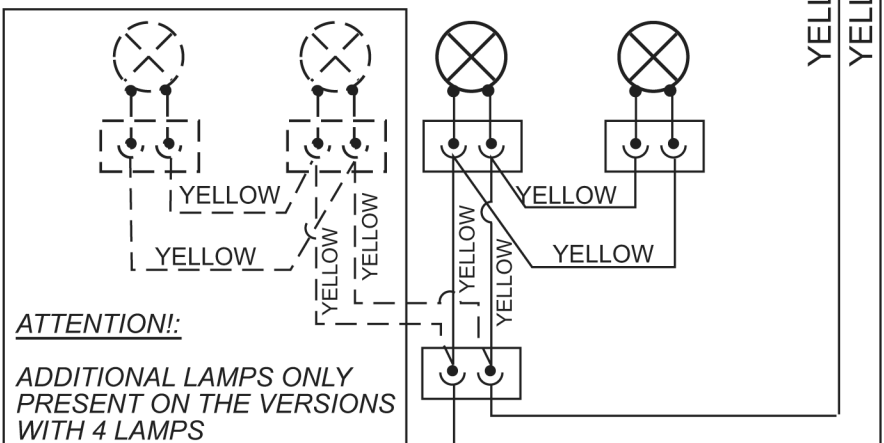

IEC CONNECTOR

SEL0067930

Push Button

ATTENTION!:

ADDITIONAL LAMPS ONLY PRESENT ON THE VERSIONS WITH 4 LAMPS