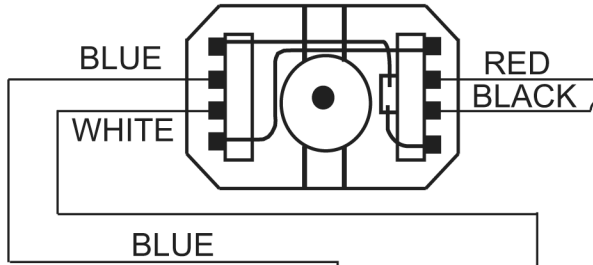

IEC CONNECTOR

SEL0067930

Push Button

ATTENTION!:

ADDITIONAL LAMPS ONLY PRESENT ON THE VERSIONS WITH 4 LAMPS