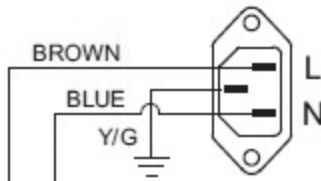

R.F.I. FILTER

BLUE  
BROWN

BLACK  
GREY  
RED  
BLUE  
WHITE

TOROID Ø 26  
3 INPUTS

TOROID Ø 26  
3 INPUTS

USER  
INTERFACE

BROWN - 3  
BLUE - 1  
BLUE - 5  
RED - 4  
GREY - 3  
WHITE - 2  
BLACK - 1

**SEL0021127**

BROWN  
RED

**ATTENTION!**

ADDITIONAL LAMPS ONLY  
PRESENT ON THE VERSIONS  
WITH 4 LAMPS

YELLOW  
YELLOW