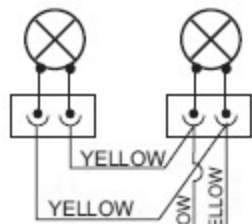

ATTENTION!

ADDITIONAL LAMPS ONLY
PRESENT ON THE VERSIONS
WITH 4 LAMPS

YELLOW
YELLOW