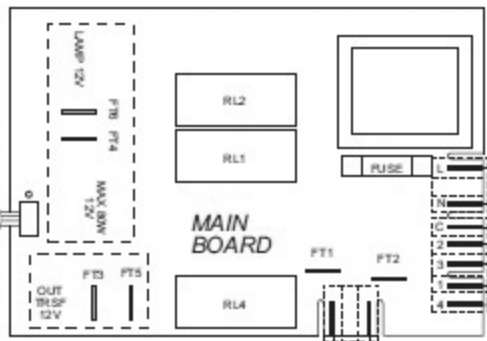

R.F.I. FILTER

BLUE  
BROWN

BLACK  
GREY  
RED  
BLUE  
WHITE

TOROID Ø 26  
3 INPUTS

TOROID Ø 26  
3 INPUTS

USER  
INTERFACE

BROWN - 3  
BLUE - 1  
BLUE - 5  
RED - 4  
GREY - 3  
WHITE - 2  
BLACK - 1

**SEL0021127**

BROWN  
RED

**ATTENTION!**

ADDITIONAL LAMPS ONLY  
PRESENT ON THE VERSIONS  
WITH 4 LAMPS

YELLOW  
YELLOW