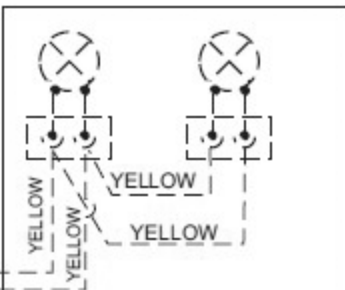

R.F.I. FILTER

BLUE  
BROWN

BLACK  
GREY  
RED  
BLUE  
WHITE

TOROID Ø 26  
3 INPUTS

TOROID Ø 26  
3 INPUTS

USER  
INTERFACE

BROWN - 3  
BLUE - 1  
BLUE - 5  
RED - 4  
GREY - 3  
WHITE - 2  
BLACK - 1

**SEL0021127**

BROWN  
RED

**ATTENTION!**

ADDITIONAL LAMPS ONLY  
PRESENT ON THE VERSIONS  
WITH 4 LAMPS

YELLOW  
YELLOW