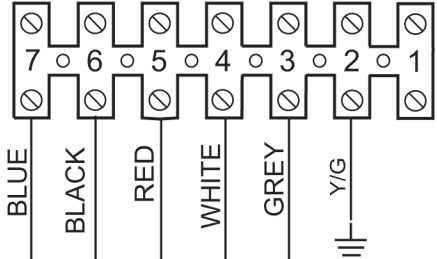

R.F.I.
FILTER

SEL0005792

ATTENTION!:
ADDITIONAL LAMPS ONLY
PRESENT ON THE VERSIONS
WITH 4 LAMPS