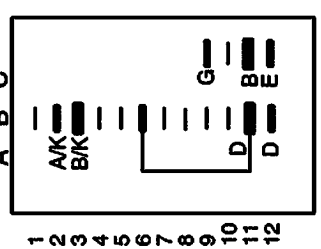

Timer Connections

Wire Colour Code

- A - Black
- B - Brown
- C - Red
- D - Orange
- E - Yellow
- F - Green
- G - Blue
- H - Violet
- K - White
- N/A - Pink

Component Code

- TB - Terminal Block
- DS - Door Switch
- M - Motor
- EX-TH - Exhaust Thermostat
- IN-TH - Inlet Thermostat
- HE - Heater
- HE-SW - Heat Switch
- MAN TOC - Manual Reset Heater Cut-out
- A/C-SW - Anti-crease Switch