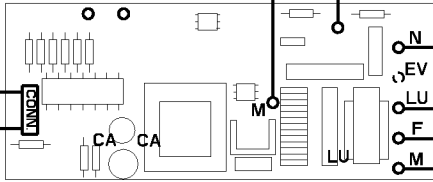

PUSH BUTTON PANEL

FLAT CABLE

TRANSFORMER