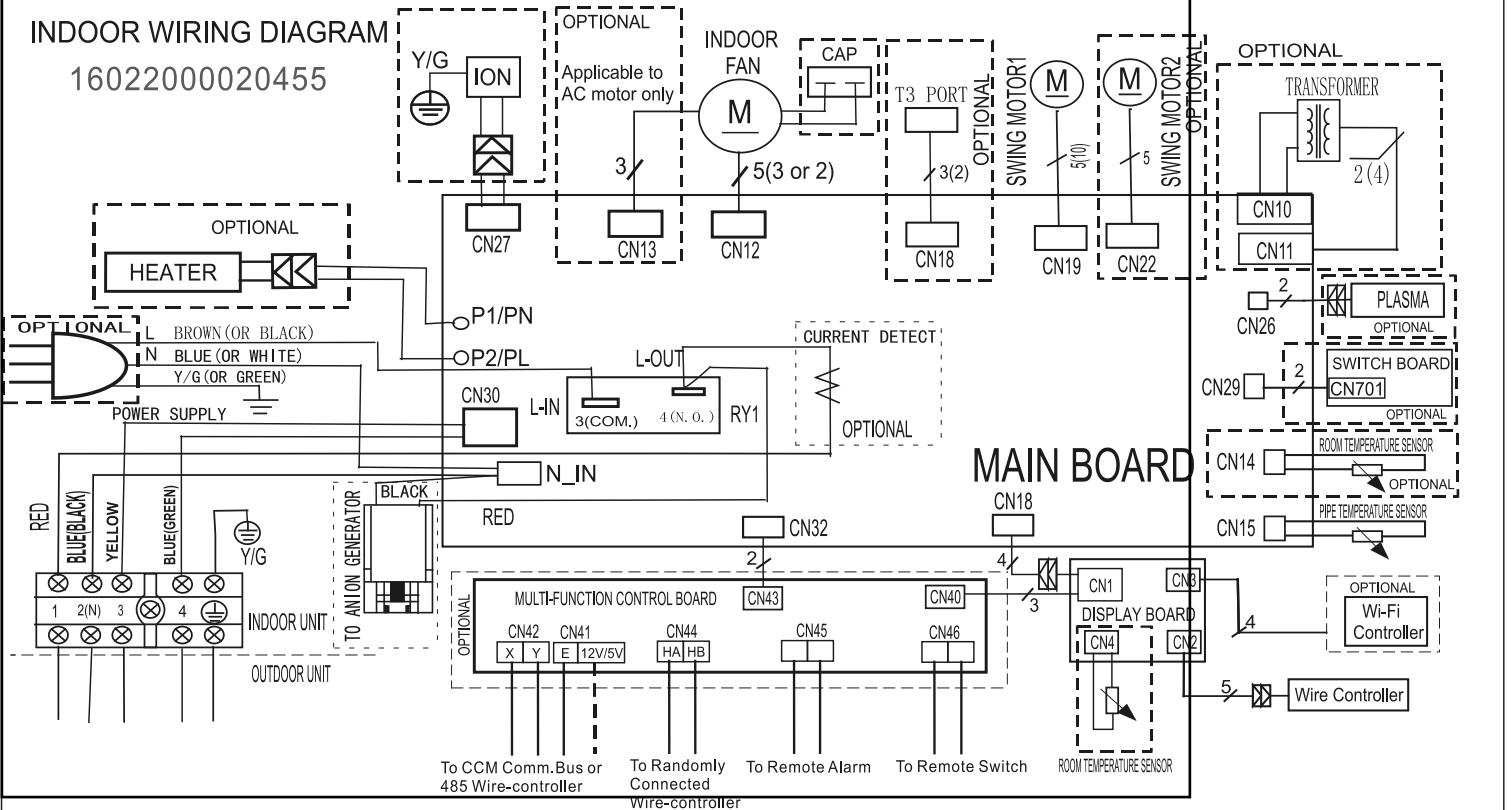

INDOOR WIRING DIAGRAM
16022000020455

---- This symbol indicates the element is optional, the actual shape shall prevail.

FOR SETTING NETADDRESS (CCM Comm.Bus)

ENC3+F1 (MULTI-FUNCTION CONTROL BOARD)				
CODE	0~F	0~F	0~F	0~F
NETADDRESS	0~15	16~31	32~47	48~63
FACTORY SETTING				